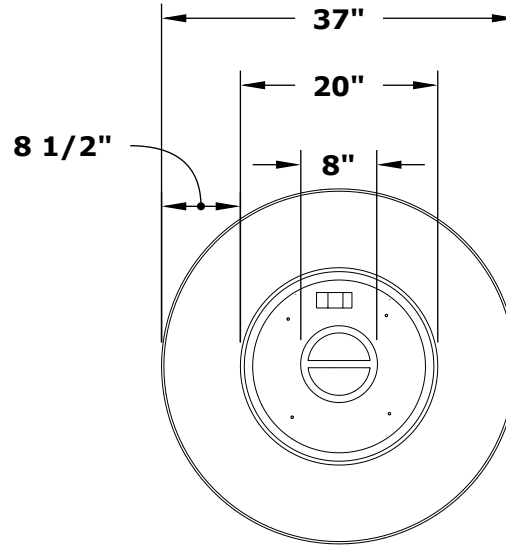

# SIENNA FIRE PIT

OPT-RF37  
OPT-RF37EKIT

ISOMETRIC VIEW

TOP VIEW

RIGHT SIDE VIEW

FRONT SIDE VIEW

Fire Pit Material: GFRC Concrete  
Pan Material: 304 Stainless Steel  
Burner Material: 304 Stainless Steel  
Match Lit Unit Includes: Pan, Burner, Gas Orifice, Gas Hoses, Key Valve, Key, 110V Ignition Unit Includes: Pan, Burner, Gas Orifice, Gas Hoses, Key Valve, Key, Plug & Play Electronic Valve, Pilot Igniter.