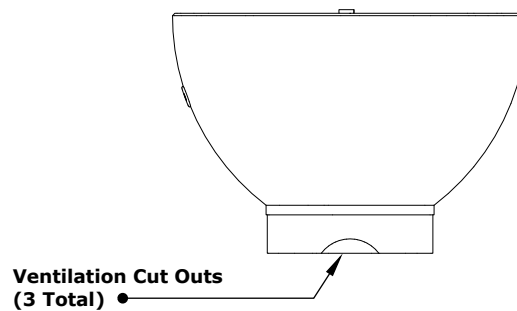

# SIENNA FIRE PIT

OPT-RF37  
OPT-RF37EKIT

ISOMETRIC VIEW

TOP VIEW

RIGHT SIDE VIEW

FRONT SIDE VIEW

Fire Pit Material: GFRC Concrete  
Pan Material: 304 Stainless Steel  
Burner Material: 304 Stainless Steel  
Match Lit Unit Includes: Pan, Burner, Gas Orifice, Gas Hoses, Key Valve, Key, 110V Ignition Unit Includes: Pan, Burner, Gas Orifice, Gas Hoses, Key Valve, Key, Plug & Play Electronic Valve, Pilot Igniter.