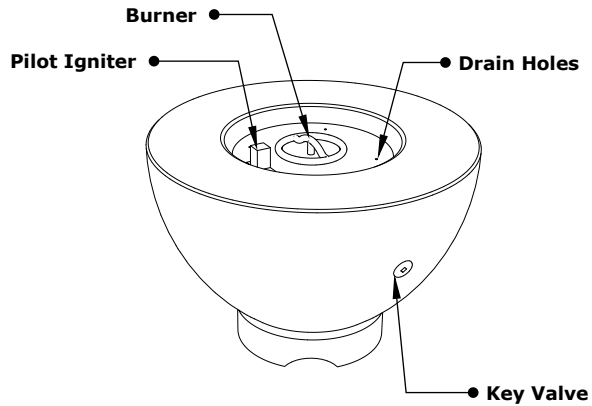

# SIENNA FIRE PIT

OPT-RF37  
OPT-RF37EKIT

ISOMETRIC VIEW

TOP VIEW

RIGHT SIDE VIEW

FRONT SIDE VIEW

Fire Pit Material: GFRC Concrete  
Pan Material: 304 Stainless Steel  
Burner Material: 304 Stainless Steel  
Match Lit Unit Includes: Pan, Burner, Gas Orifice, Gas Hoses, Key Valve, Key, 110V Ignition Unit Includes: Pan, Burner, Gas Orifice, Gas Hoses, Key Valve, Key, Plug & Play Electronic Valve, Pilot Igniter.