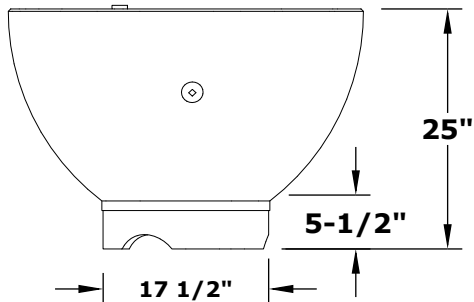

# SIENNA FIRE PIT

OPT-RF37  
OPT-RF37EKIT

ISOMETRIC VIEW

TOP VIEW

RIGHT SIDE VIEW

FRONT SIDE VIEW

Fire Pit Material: GFRC Concrete  
Pan Material: 304 Stainless Steel  
Burner Material: 304 Stainless Steel  
Match Lit Unit Includes: Pan, Burner, Gas Orifice, Gas Hoses, Key Valve, Key, 110V Ignition Unit Includes: Pan, Burner, Gas Orifice, Gas Hoses, Key Valve, Key, Plug & Play Electronic Valve, Pilot Igniter.