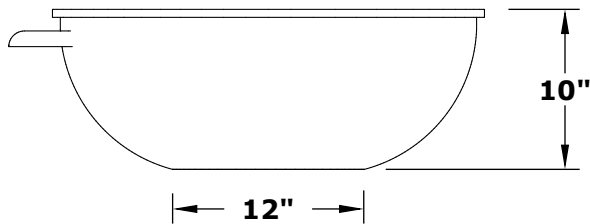

SEDONA POWDER PLANTER & WATER BOWL

GPM: 7-10

ISOMETRIC VIEW

TOP VIEW

RIGHT SIDE VIEW

FRONT SIDE VIEW

Bowl Material: Galvanized Steel

Drawn By	Murguia M.
Date Created	August 5, 2021