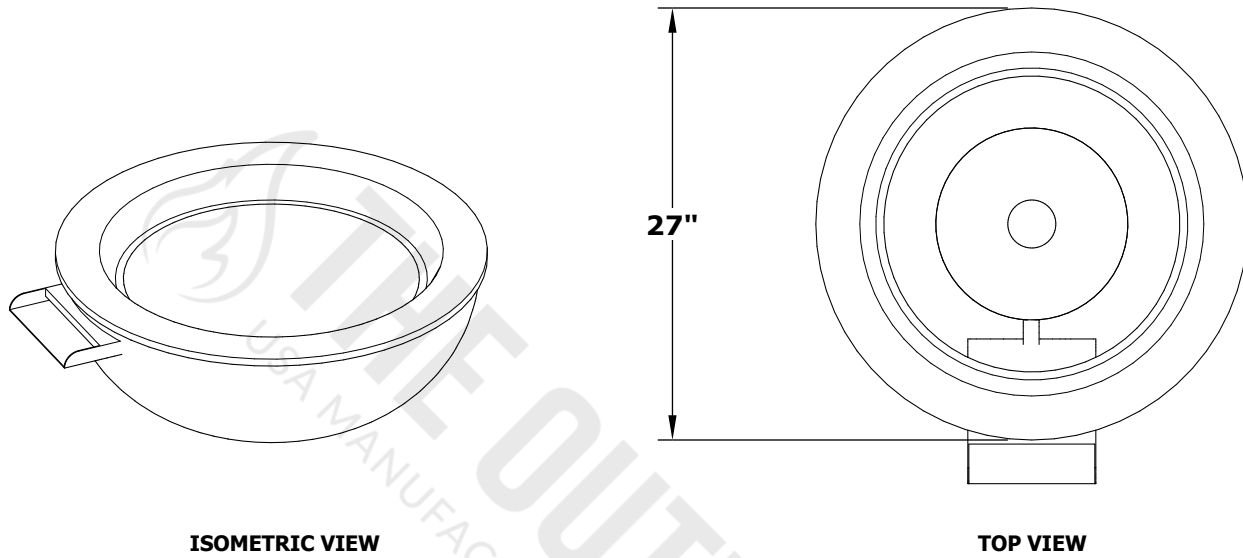

SEDONA POWDER PLANTER & WATER BOWL

GPM: 7-10

ISOMETRIC VIEW

TOP VIEW

RIGHT SIDE VIEW

FRONT SIDE VIEW

Bowl Material: Galvanized Steel

Drawn By	Murguia M.
Date Created	August 5, 2021