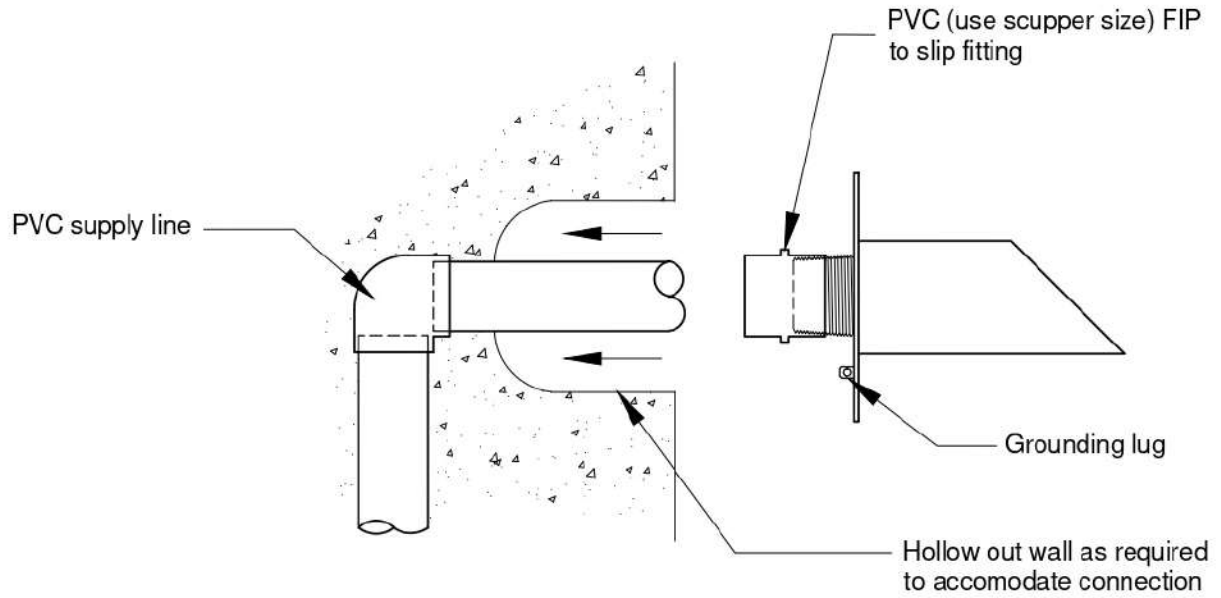

# Deco Scupper Installation Sheet

**NOTE:** This drawing is only a guide to be used in planning the placement and layout of the spout. When laying out the final location of the plumbing and mounting studs, use the exact piece that will be installed.