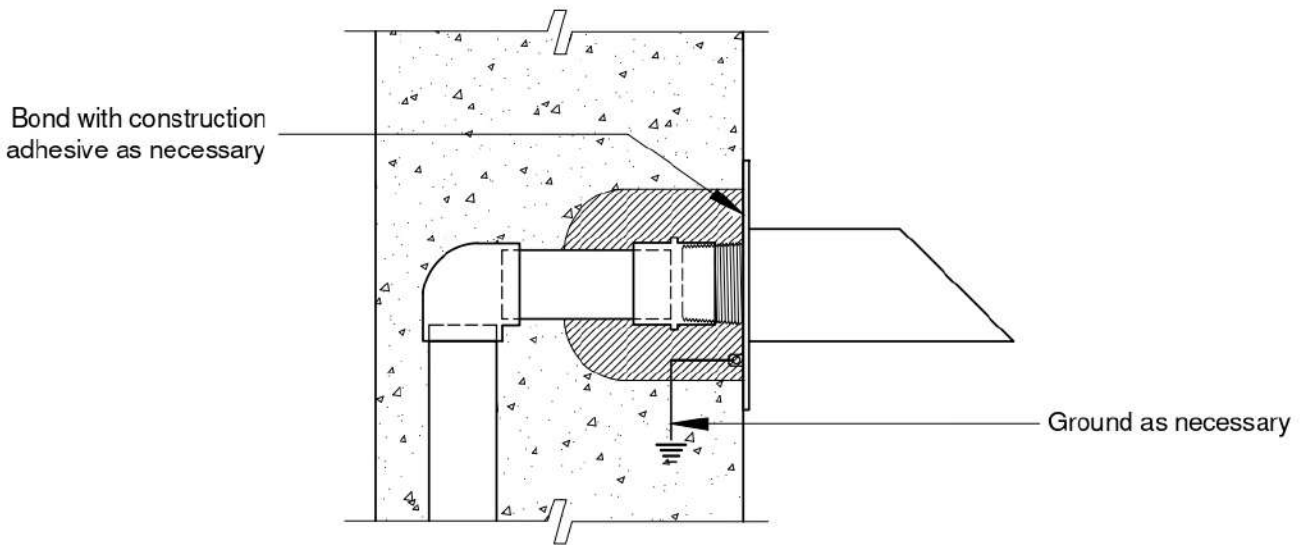

# Deco Scupper Installation Sheet

**NOTE:** This drawing is only a guide to be used in planning the placement and layout of the spout. When laying out the final location of the plumbing and mounting studs, use the exact piece that will be installed.