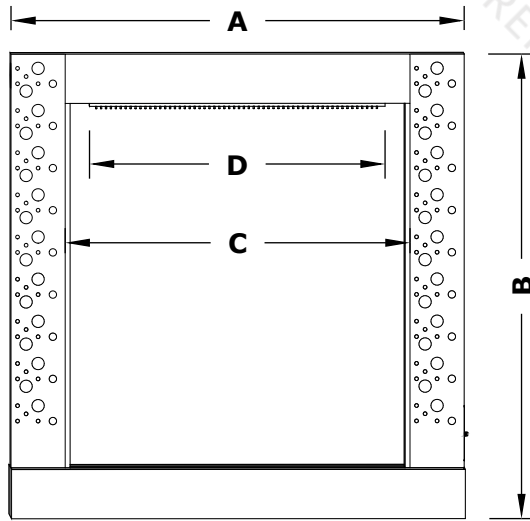

# The Paradise Fall - Self Contained Unit

Metal - Powder Coat/Corten Steel/Stainless Steel

ISOMETRIC VIEW

FRONT VIEW

RIGHT SIDE VIEW

PART NUMBER	A	B	C	D	E	F
OPT-PRDW094	94"	94"	72"	60"	12"	36"

Self-Contained Unit Material: Metal  
 Scupper Material: 304 Stainless Steel / Copper