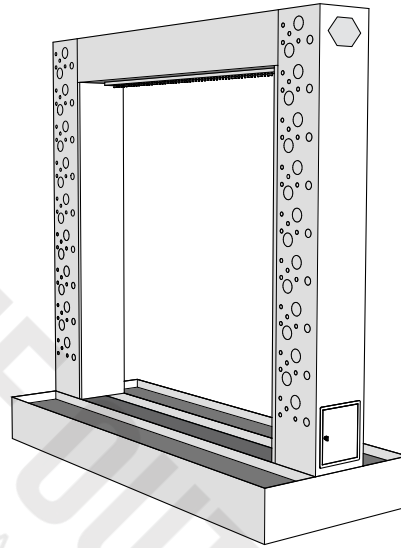

# The Paradise Fall - Self Contained Unit

Metal - Powder Coat/Corten Steel/Stainless Steel

ISOMETRIC VIEW

FRONT VIEW

RIGHT SIDE VIEW

PART NUMBER	A	B	C	D	E	F
OPT-PRDW094	94"	94"	72"	60"	12"	36"

Self-Contained Unit Material: Metal  
 Scupper Material: 304 Stainless Steel / Copper