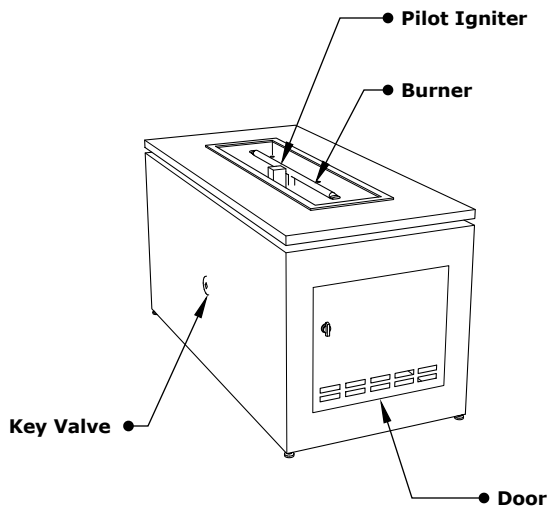

# MERONA FIRE TABLE

Finishes: Powder Coat / Brushed Stainless Steel

TOP-MC4622

TOP-MC4622EKIT

ISOMETRIC VIEW

TOP VIEW

RIGHT SIDE VIEW

FRONT SIDE VIEW

Fire Pit Material: Steel Body / Stainless Steel Top

Pan Material: 304 Stainless Steel

Burner Material: 304 Stainless Steel

Standard 1" Flange on all pans

Standard 2" Depth on all pans

**110V ELECTRONIC IGNITION**

ANSI Z21.97-(2017) / CSA 2.41-(2017)

Match Lit Unit Includes: Pan, Burner, Gas Orifice, Gas Hoses, Key Valve, Key,

110v Ignition Unit Includes: Pan, Burner, Gas Orifice, Gas Hoses, Key Valve, Key, Plug & Play Electronic Valve, Pilot Igniter.