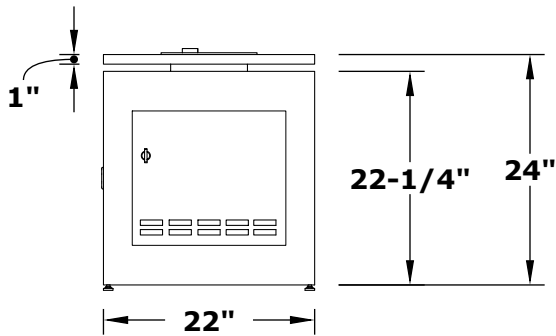

RIGHT SIDE VIEW