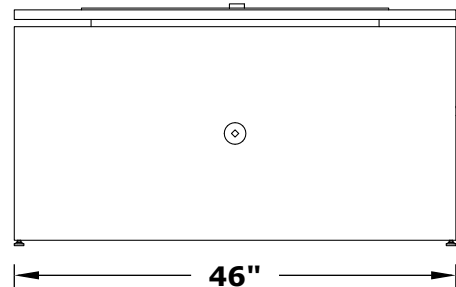

FRONT SIDE VIEW

Fire Pit Material: Steel Body / Stainless Steel Top

Pan Material: 304 Stainless Steel

Burner Material: 304 Stainless Steel

Standard 1" Flange on all pans

Standard 2" Depth on all pans

110V ELECTRONIC IGNITION

ANSI Z21.97-(2017) / CSA 2.41-(2017)

Match Lit Unit Includes: Pan, Burner, Gas Orifice, Gas Hoses, Key Valve, Key,

110v Ignition Unit Includes: Pan, Burner, Gas Orifice, Gas Hoses, Key Valve, Key, Plug & Play Electronic Valve, Pilot Igniter.

Proprietary & Confidential: The information contained in this drawing is the sole property of **The Outdoor Plus**. Any reproduction or as a whole without written permission of **The Outdoor Plus** is prohibited.