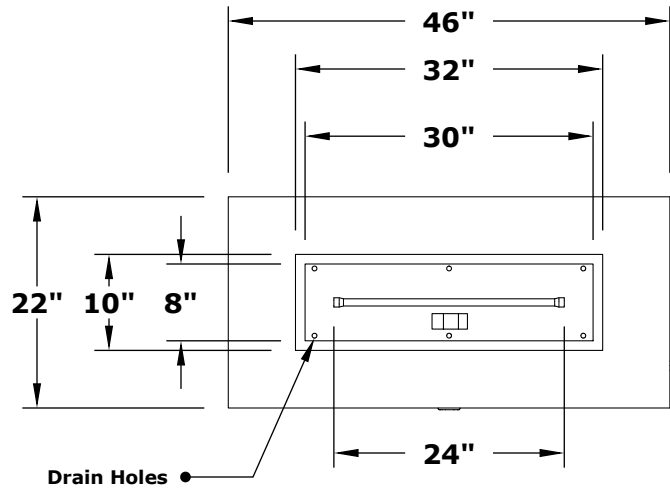

# MERONA FIRE TABLE

Finishes: Powder Coat / Brushed Stainless Steel

TOP-MC4622

TOP-MC4622EKIT

ISOMETRIC VIEW

TOP VIEW

RIGHT SIDE VIEW

FRONT SIDE VIEW

Fire Pit Material: Steel Body / Stainless Steel Top

Pan Material: 304 Stainless Steel

Burner Material: 304 Stainless Steel

Standard 1" Flange on all pans

Standard 2" Depth on all pans

**110V ELECTRONIC IGNITION**