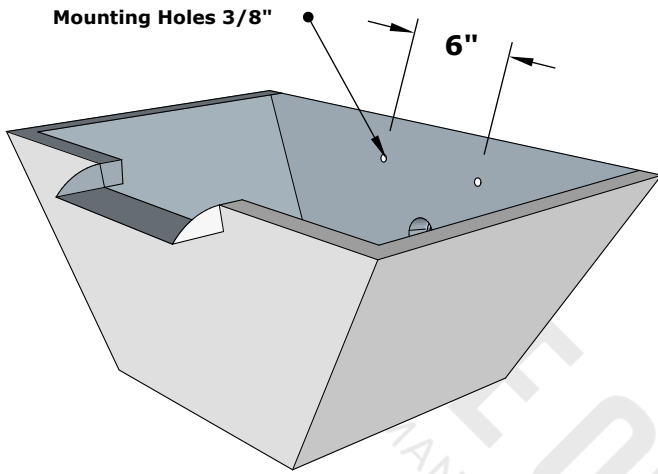

# MAYA - WALL MOUNTED BOWL WITH SCUPPER

**ISOMETRIC VIEW**

**TOP VIEW**

**RIGHT SIDE VIEW**

**FRONT SIDE VIEW**

PART NUMBER	A	B	C	D	GPM
OPT-24SCWMT	24"	12"	10"	15"	12-15
OPT-30SCWMT	30"	12"	10"	18"	12-15

Scupper Material: Copper