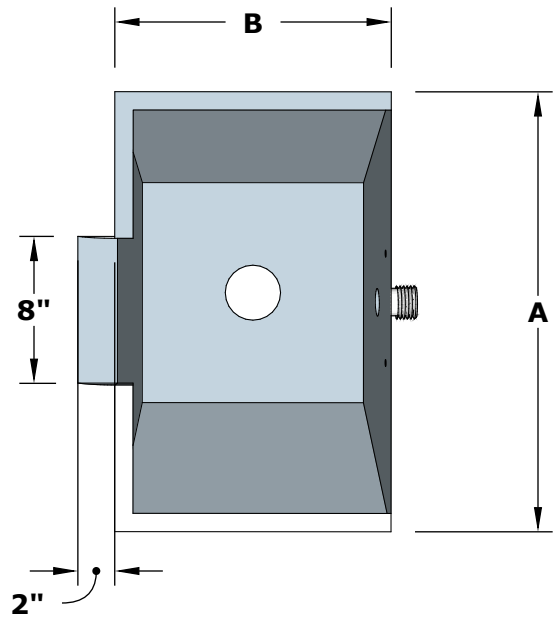

# MAYA - WALL MOUNTED BOWL WITH SCUPPER

**ISOMETRIC VIEW**

**TOP VIEW**

**RIGHT SIDE VIEW**

**FRONT SIDE VIEW**

PART NUMBER	A	B	C	D	GPM
OPT-24SCWMT	24"	12"	10"	15"	12-15
OPT-30SCWMT	30"	12"	10"	18"	12-15

Scupper Material: Copper