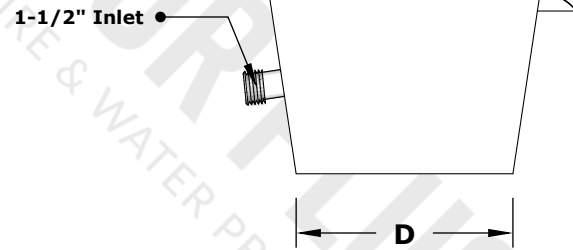

# MAYA - WALL MOUNTED BOWL WITH SCUPPER

**ISOMETRIC VIEW**

**TOP VIEW**

**RIGHT SIDE VIEW**

**FRONT SIDE VIEW**

PART NUMBER	A	B	C	D	GPM
OPT-24SCWMT	24"	12"	10"	15"	12-15
OPT-30SCWMT	30"	12"	10"	18"	12-15

Scupper Material: Copper