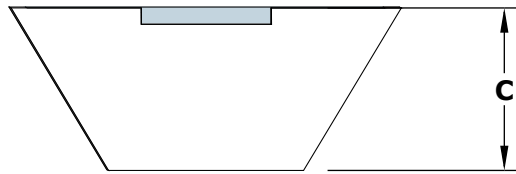

# MAYA - WALL MOUNTED BOWL WITH SCUPPER

**ISOMETRIC VIEW**

**TOP VIEW**

**RIGHT SIDE VIEW**

**FRONT SIDE VIEW**

PART NUMBER	A	B	C	D	GPM
OPT-24SCWMT	24"	12"	10"	15"	12-15
OPT-30SCWMT	30"	12"	10"	18"	12-15

Scupper Material: Copper