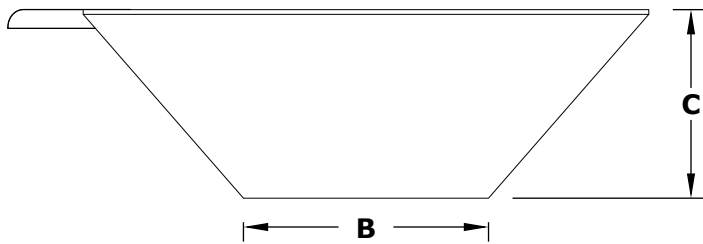

MAYA COPPER WATER BOWL - WIDE SPILL

ISOMETRIC VIEW

TOP VIEW

RIGHT SIDE VIEW

FRONT SIDE VIEW

| SKU | A | B | C | D | GPM |
|------------|-----|-----|-----|-----|-----|
| OPT-24SCXW | 24" | 12" | 10" | 20" | 15 |
| OPT-30SCXW | 30" | 15" | 10" | 24" | 15 |
| OPT-36SCXW | 36" | 18" | 12" | 30" | 15 |

Bowl Material: Copper