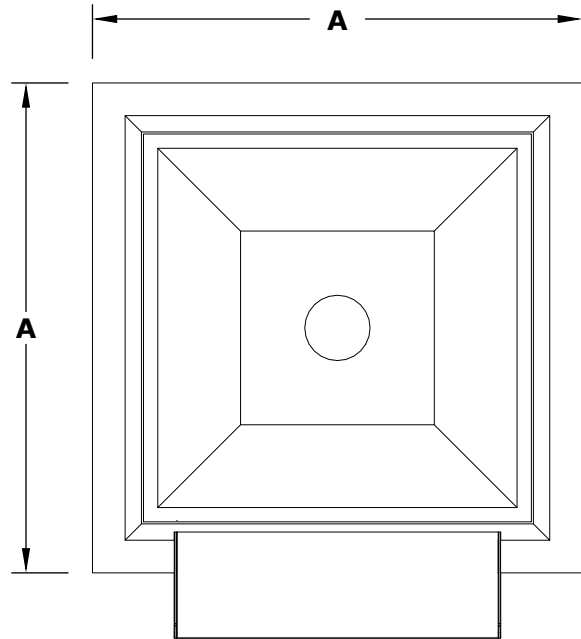

MAYA COPPER WATER BOWL - WIDE SPILL

ISOMETRIC VIEW

TOP VIEW

RIGHT SIDE VIEW

FRONT SIDE VIEW

| SKU | A | B | C | D | GPM |
|------------|-----|-----|-----|-----|-----|
| OPT-24SCXW | 24" | 12" | 10" | 20" | 15 |
| OPT-30SCXW | 30" | 15" | 10" | 24" | 15 |
| OPT-36SCXW | 36" | 18" | 12" | 30" | 15 |

Bowl Material: Copper