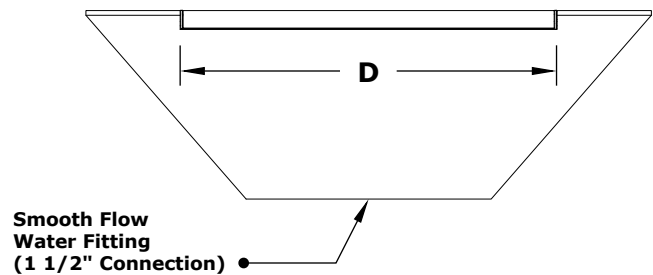

MAYA COPPER WATER BOWL - WIDE SPILL

ISOMETRIC VIEW

TOP VIEW

RIGHT SIDE VIEW

FRONT SIDE VIEW

| SKU | A | B | C | D | GPM |
|------------|-----|-----|-----|-----|-----|
| OPT-24SCXW | 24" | 12" | 10" | 20" | 15 |
| OPT-30SCXW | 30" | 15" | 10" | 24" | 15 |
| OPT-36SCXW | 36" | 18" | 12" | 30" | 15 |

Bowl Material: Copper