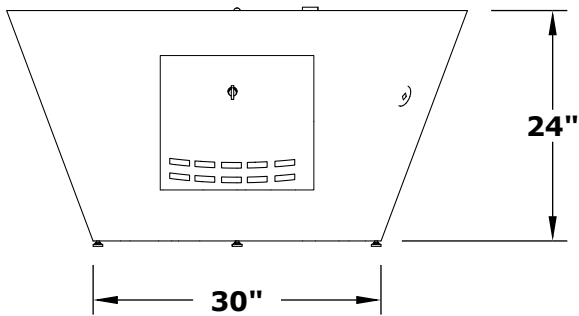

MARTILLO COPPER FIRE PIT

OPT-48RM
OPT-48RMEKIT

ISOMETRIC VIEW

TOP VIEW

RIGHT SIDE VIEW

FRONT SIDE VIEW

Fire Pit Material: Copper
Pan Material: 304 Stainless Steel
Burner Material: 304 Stainless Steel

Standard 2" Depth on all pans