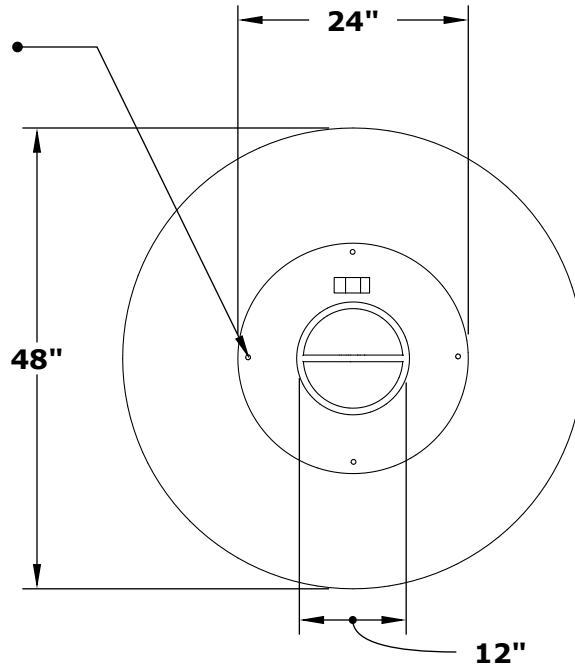

MARTILLO COPPER FIRE PIT

OPT-48RM
OPT-48RMEKIT

ISOMETRIC VIEW

TOP VIEW

RIGHT SIDE VIEW

FRONT SIDE VIEW

Fire Pit Material: Copper
Pan Material: 304 Stainless Steel
Burner Material: 304 Stainless Steel

Standard 2" Depth on all pans