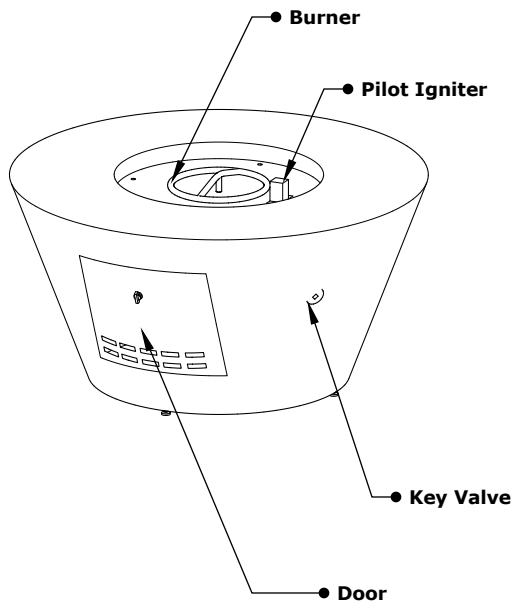

MARTILLO COPPER FIRE PIT

OPT-48RM
OPT-48RMEKIT

ISOMETRIC VIEW

TOP VIEW

RIGHT SIDE VIEW

FRONT SIDE VIEW

Fire Pit Material: Copper
Pan Material: 304 Stainless Steel
Burner Material: 304 Stainless Steel

Standard 2" Depth on all pans

110V ELECTRONIC IGNITION
ANSI Z21.97-(2017) / CSA 2.41-(2017)

Match Lit Unit Includes: Pan, Burner, Gas Orifice, Gas Hoses, Key Valve, Key,
110v Ignition Unit Includes: Pan, Burner, Gas Orifice, Gas Hoses, Key Valve, Key, Plug & Play Electronic Valve, Pilot Igniter.