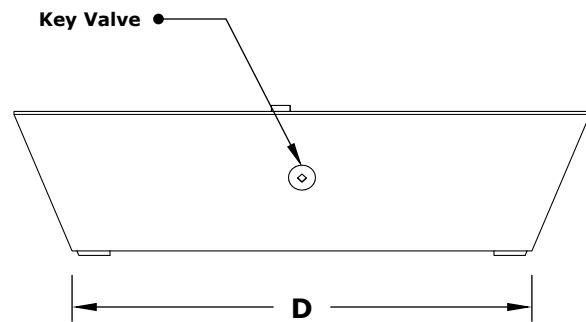

LINEAR MAYA COPPER FIRE & WATER BOWL

ISOMETRIC VIEW

TOP VIEW

RIGHT SIDE VIEW

FRONT SIDE VIEW

SKU	A	B	C	D	E	F	GPM
OPT-4820MCFW	48"	20"	12"	38"	10"	36"	65,000
OPT-4820MCFWE12V	48"	20"	12"	38"	10"	36"	65,000
OPT-6020MCFW	60"	20"	12"	50"	10"	42"	65,000
OPT-6020MCFWE12V	60"	20"	12"	50"	10"	42"	65,000
OPT-7220MCFW	72"	20"	12"	62"	10"	54"	65,000
OPT-7220MCFWE12V	72"	20"	12"	62"	10"	54"	65,000

Fire Bowl Material: Copper
 Pan Material: 304 Stainless Steel
 Burner Material: 304 Stainless Steel
 Standard 2" Depth on all pans
12V ELECTRONIC IGNITION
 ANSI Z21.97-(2017) / CSA 2.41-(2017)

Match Lit Unit Includes: Pan, Burner, Gas Orifice, Gas Hoses, Key Valve, Key,
 12v Ignition Unit Includes: Pan, Burner, Gas Orifice, Gas Hoses, Key Valve, Key, Plug & Play Electronic Valve, Pilot Igniter.