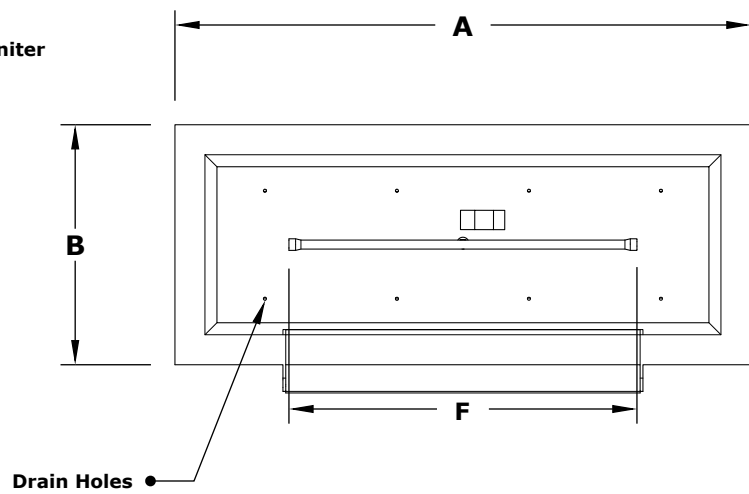

LINEAR MAYA COPPER FIRE & WATER BOWL

ISOMETRIC VIEW

TOP VIEW

RIGHT SIDE VIEW

FRONT SIDE VIEW

SKU	A	B	C	D	E	F	GPM
OPT-4820MCFW	48"	20"	12"	38"	10"	36"	65,000
OPT-4820MCFWE12V	48"	20"	12"	38"	10"	36"	65,000
OPT-6020MCFW	60"	20"	12"	50"	10"	42"	65,000
OPT-6020MCFWE12V	60"	20"	12"	50"	10"	42"	65,000
OPT-7220MCFW	72"	20"	12"	62"	10"	54"	65,000
OPT-7220MCFWE12V	72"	20"	12"	62"	10"	54"	65,000

Fire Bowl Material: Copper
 Pan Material: 304 Stainless Steel
 Burner Material: 304 Stainless Steel
 Standard 2" Depth on all pans
12V ELECTRONIC IGNITION
 ANSI Z21.97-(2017) / CSA 2.41-(2017)

Match Lit Unit Includes: Pan, Burner, Gas Orifice, Gas Hoses, Key Valve, Key,
 12v Ignition Unit Includes: Pan, Burner, Gas Orifice, Gas Hoses, Key Valve, Key, Plug & Play Electronic Valve, Pilot Igniter.