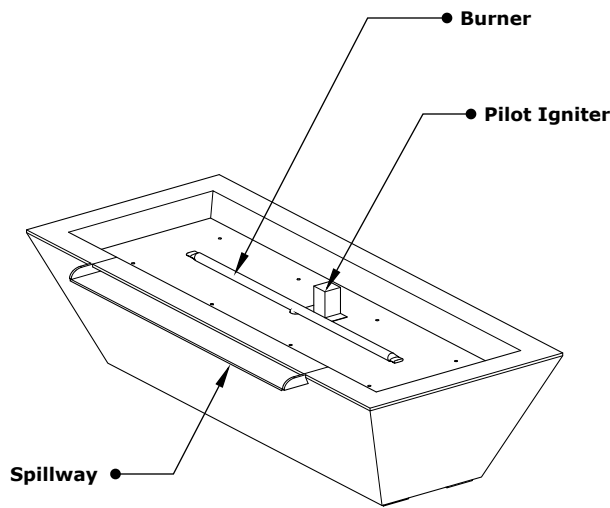

LINEAR MAYA COPPER FIRE & WATER BOWL

ISOMETRIC VIEW

TOP VIEW

RIGHT SIDE VIEW

FRONT SIDE VIEW

SKU	A	B	C	D	E	F	GPM
OPT-4820MCFW	48"	20"	12"	38"	10"	36"	65,000
OPT-4820MCFWE12V	48"	20"	12"	38"	10"	36"	65,000
OPT-6020MCFW	60"	20"	12"	50"	10"	42"	65,000
OPT-6020MCFWE12V	60"	20"	12"	50"	10"	42"	65,000
OPT-7220MCFW	72"	20"	12"	62"	10"	54"	65,000
OPT-7220MCFWE12V	72"	20"	12"	62"	10"	54"	65,000

Fire Bowl Material: Copper
 Pan Material: 304 Stainless Steel
 Burner Material: 304 Stainless Steel
 Standard 2" Depth on all pans
12V ELECTRONIC IGNITION
 ANSI Z21.97-(2017) / CSA 2.41-(2017)

Match Lit Unit Includes: Pan, Burner, Gas Orifice, Gas Hoses, Key Valve, Key,
 12v Ignition Unit Includes: Pan, Burner, Gas Orifice, Gas Hoses, Key Valve, Key, Plug & Play Electronic Valve, Pilot Igniter.