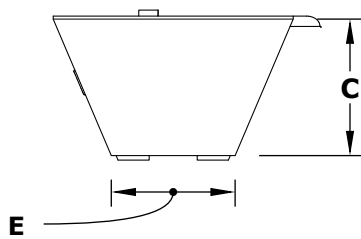

LINEAR MAYA COPPER FIRE & WATER BOWL

ISOMETRIC VIEW

TOP VIEW

RIGHT SIDE VIEW

FRONT SIDE VIEW

SKU	A	B	C	D	E	F	GPM
OPT-4820MCFW	48"	20"	12"	38"	10"	36"	65,000
OPT-4820MCFWE12V	48"	20"	12"	38"	10"	36"	65,000
OPT-6020MCFW	60"	20"	12"	50"	10"	42"	65,000
OPT-6020MCFWE12V	60"	20"	12"	50"	10"	42"	65,000
OPT-7220MCFW	72"	20"	12"	62"	10"	54"	65,000
OPT-7220MCFWE12V	72"	20"	12"	62"	10"	54"	65,000

Fire Bowl Material: Copper
 Pan Material: 304 Stainless Steel
 Burner Material: 304 Stainless Steel
 Standard 2" Depth on all pans
12V ELECTRONIC IGNITION
 ANSI Z21.97-(2017) / CSA 2.41-(2017)

Match Lit Unit Includes: Pan, Burner, Gas Orifice, Gas Hoses, Key Valve, Key,
 12v Ignition Unit Includes: Pan, Burner, Gas Orifice, Gas Hoses, Key Valve, Key, Plug & Play Electronic Valve, Pilot Igniter.