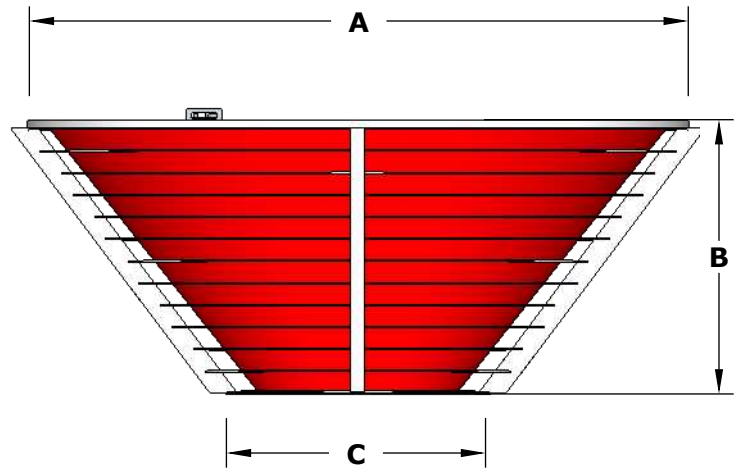

LIGHTHOUSE SERIES
Mayport LED Bowl
Powder Coat

TOP VIEW