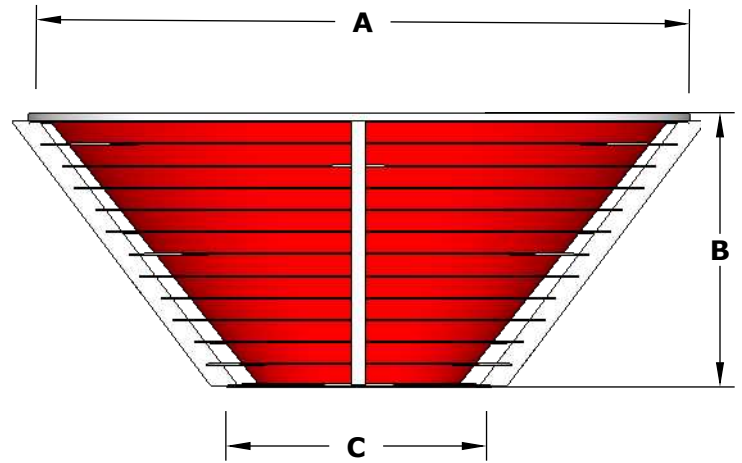

**LIGHTHOUSE SERIES**  
**Mayport LED Bowl**  
 Powder Coat

**ISOMETRIC VIEW**

**TOP VIEW**

**RIGHT SIDE VIEW**

**FRONT SIDE VIEW**

PART NUMBER	A	B	C	D	E	BTU
OPT-LHFOMAYPC24	24"	12"	12"	16"	8"	45,000
OPT-LHFOMAYPC30	30"	12"	18"	22"	8"	45,000
OPT-LHFOMAYPC36	36"	12"	24"	28"	12"	65,000

Fire Pit Material: Powder Coat  
 Pan Material: 304 Stainless Steel  
 Burner Material: 304 Stainless Steel  
 Standard 2" Depth on all pans  
**12V ELECTRONIC IGNITION**  
 ANSI Z21.97-(2017) / CSA 2.41-(2017)