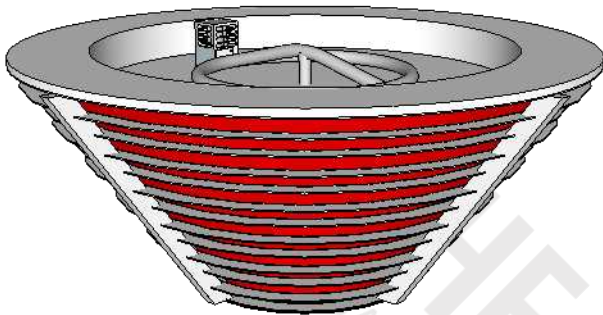

LIGHTHOUSE SERIES
Mayport LED Bowl
Powder Coat

TOP VIEW