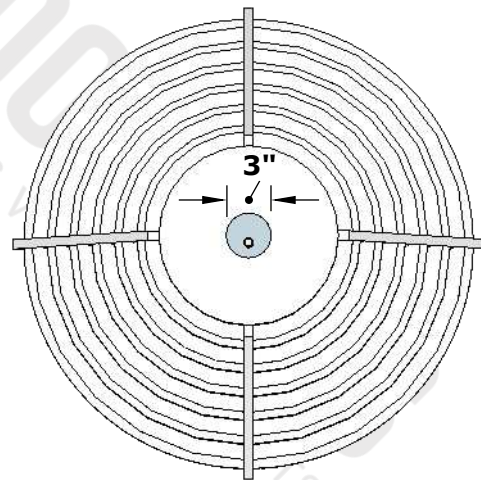

**LIGHTHOUSE SERIES**  
**Mayport LED Bowl**  
 Powder Coat

**ISOMETRIC VIEW**

**TOP VIEW**

**RIGHT SIDE VIEW**

**FRONT SIDE VIEW**

PART NUMBER	A	B	C	D	E	BTU
OPT-LHFOMAYPC24	24"	12"	12"	16"	8"	45,000
OPT-LHFOMAYPC30	30"	12"	18"	22"	8"	45,000
OPT-LHFOMAYPC36	36"	12"	24"	28"	12"	65,000

Fire Pit Material: Powder Coat  
 Pan Material: 304 Stainless Steel  
 Burner Material: 304 Stainless Steel  
 Standard 2" Depth on all pans  
**12V ELECTRONIC IGNITION**  
 ANSI Z21.97-(2017) / CSA 2.41-(2017)