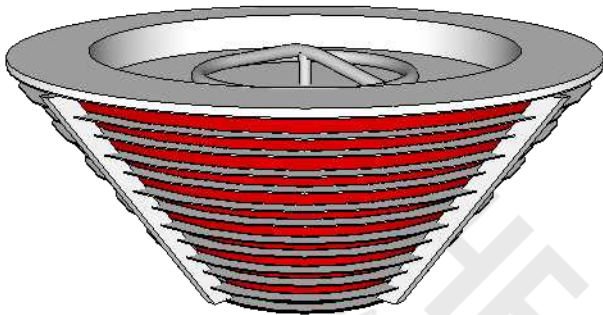

**LIGHTHOUSE SERIES**  
**Mayport LED Bowl**  
 Powder Coat

**ISOMETRIC VIEW**

**TOP VIEW**

**RIGHT SIDE VIEW**

**FRONT SIDE VIEW**

PART NUMBER	A	B	C	D	E	BTU
OPT-LHFOMAYPC24	24"	12"	12"	16"	8"	45,000
OPT-LHFOMAYPC30	30"	12"	18"	22"	8"	45,000
OPT-LHFOMAYPC36	36"	12"	24"	28"	12"	65,000

Fire Pit Material: Powder Coat  
 Pan Material: 304 Stainless Steel  
 Burner Material: 304 Stainless Steel  
 Standard 2" Depth on all pans  
**12V ELECTRONIC IGNITION**  
 ANSI Z21.97-(2017) / CSA 2.41-(2017)