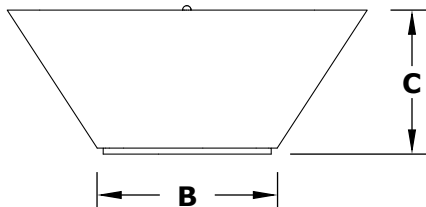

CAZO FIRE BOWL - POWDER COAT STEEL

ISOMETRIC VIEW

TOP VIEW

RIGHT SIDE VIEW

FRONT SIDE VIEW

PART NUMBER	A	B	C	D	BTU
OPT-R24PCFO	24"	10"	10"	8"	45,000
OPT-R24PCFOE12V	24"	10"	10"	8"	45,000
OPT-R30PCFO	30"	16"	12"	10"	65,000
OPT-R30PCFOE12V	30"	16"	12"	10"	65,000
OPT-R36PCFO	36"	20"	12"	10"	65,000
OPT-R36PCFOE12V	36"	20"	12"	10"	65,000

Fire Pit Material: Aluminum
 Finish: Powder Coat
 Pan Material: 304 Stainless Steel
 Burner Material: 304 Stainless Steel
 Standard 2" Depth on all pans
12V ELECTRONIC IGNITION
 ANSI Z21.97-(2017) / CSA 2.41-(2017)