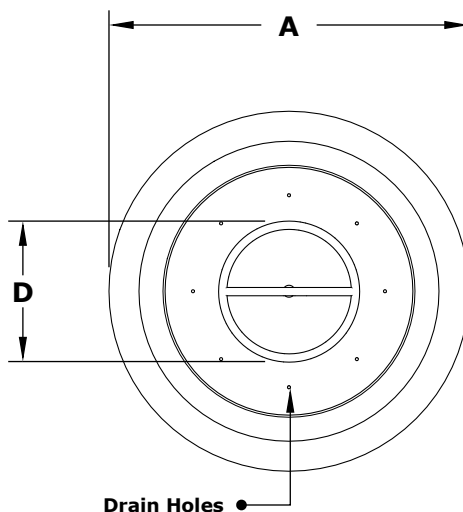

CAZO FIRE BOWL - POWDER COAT STEEL

ISOMETRIC VIEW

TOP VIEW

RIGHT SIDE VIEW

FRONT SIDE VIEW

PART NUMBER	A	B	C	D	BTU
OPT-R24PCFO	24"	10"	10"	8"	45,000
OPT-R24PCFOE12V	24"	10"	10"	8"	45,000
OPT-R30PCFO	30"	16"	12"	10"	65,000
OPT-R30PCFOE12V	30"	16"	12"	10"	65,000
OPT-R36PCFO	36"	20"	12"	10"	65,000
OPT-R36PCFOE12V	36"	20"	12"	10"	65,000

Fire Pit Material: Aluminum
 Finish: Powder Coat
 Pan Material: 304 Stainless Steel
 Burner Material: 304 Stainless Steel
 Standard 2" Depth on all pans
12V ELECTRONIC IGNITION
 ANSI Z21.97-(2017) / CSA 2.41-(2017)