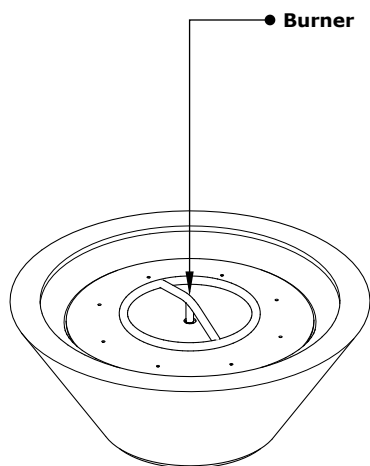

CAZO FIRE BOWL - POWDER COAT STEEL

ISOMETRIC VIEW

TOP VIEW

RIGHT SIDE VIEW

FRONT SIDE VIEW

PART NUMBER	A	B	C	D	BTU
OPT-R24PCFO	24"	10"	10"	8"	45,000
OPT-R24PCFOE12V	24"	10"	10"	8"	45,000
OPT-R30PCFO	30"	16"	12"	10"	65,000
OPT-R30PCFOE12V	30"	16"	12"	10"	65,000
OPT-R36PCFO	36"	20"	12"	10"	65,000
OPT-R36PCFOE12V	36"	20"	12"	10"	65,000

Fire Pit Material: Aluminum
 Finish: Powder Coat
 Pan Material: 304 Stainless Steel
 Burner Material: 304 Stainless Steel
 Standard 2" Depth on all pans
12V ELECTRONIC IGNITION
 ANSI Z21.97-(2017) / CSA 2.41-(2017)