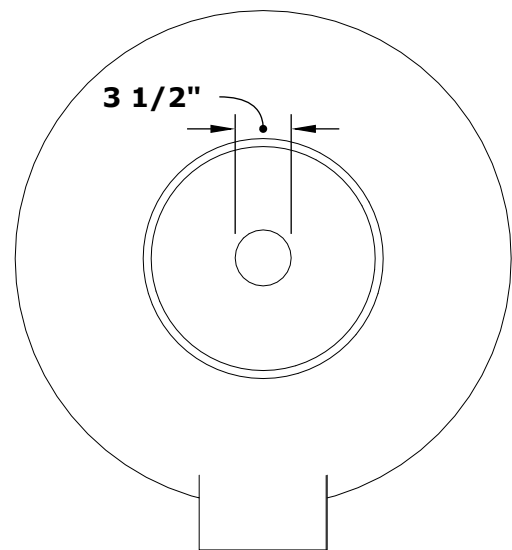

CAZO PLANTER & WATER BOWL - POWDER COAT

TOP VIEW

BOTTOM SIDE VIEW

SKU	A	B	C	D	GPM
OPT-R24PCPW	24"	10"	10"	8"	7-10
OPT-R30PCFWE12V	30"	16"	12"	8"	7-10
OPT-R36PCFWE12V	36"	20"	12"	10"	7-10

Bowl Material: Aluminum
Finish: Powder Coat