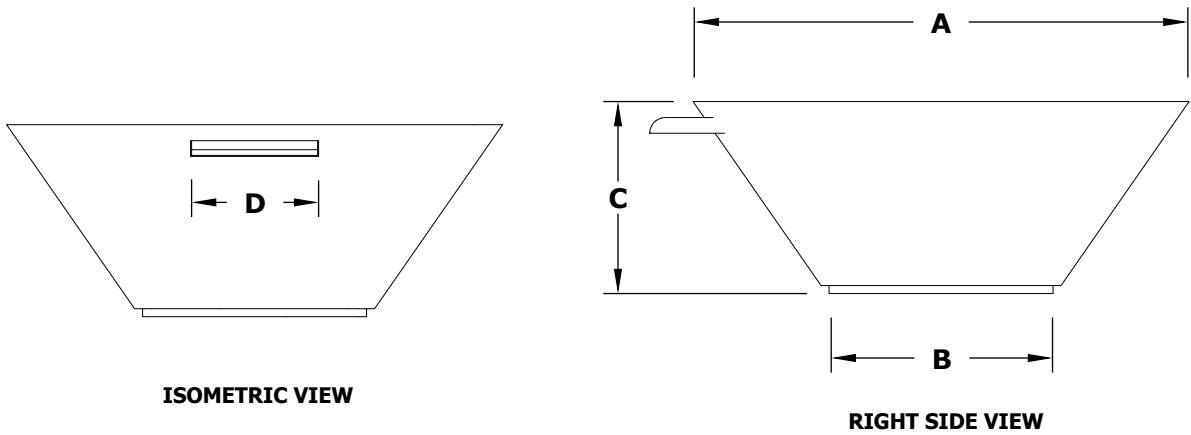

CAZO PLANTER & WATER BOWL - POWDER COAT

TOP VIEW

BOTTOM SIDE VIEW

SKU	A	B	C	D	GPM
OPT-R24PCPW	24"	10"	10"	8"	7-10
OPT-R30PCFWE12V	30"	16"	12"	8"	7-10
OPT-R36PCFWE12V	36"	20"	12"	10"	7-10

Bowl Material: Aluminum
Finish: Powder Coat