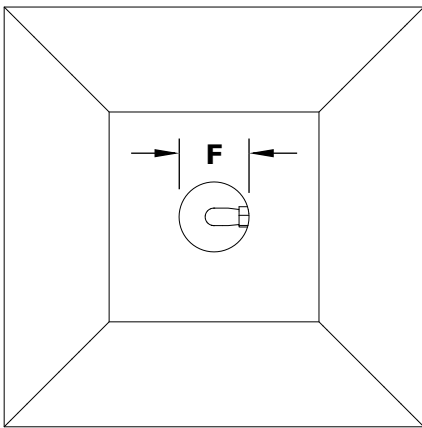

AVALON FIRE BOWL - METAL

ISOMETRIC VIEW

TOP VIEW

RIGHT SIDE VIEW

FRONT SIDE VIEW

Hammered Copper	Stainless Steel	A	B	C	D	E	F	BTU
OPT-24AVCPF	OPT-24AVSSF	24"	8"	10"	12"	2"	4"	45,000
OPT-30AVCPF	OPT-30AVSSF	30"	12"	12"	15"	3"	4"	65,000
OPT-36AVCPF	OPT-36AVSSF	36"	12"	12"	18"	3"	4"	65,000

Fire Bowl Material: Metal (Copper or Steel)
 Finish: Hammered Patina Copper, Stainless Steel, or Powder Coated Steel
 Pan Material: 304 Stainless Steel
 Burner Material: 304 Stainless Steel

12V ELECTRONIC IGNITION
 ANSI Z21.97-(2017) / CSA 2.41-(2017)