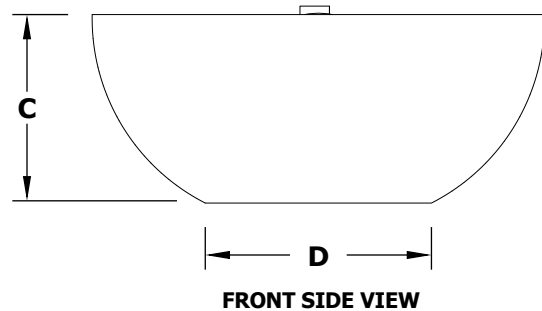

AVALON FIRE BOWL - METAL

ISOMETRIC VIEW

TOP VIEW

RIGHT SIDE VIEW

FRONT SIDE VIEW

Hammered Copper	Stainless Steel	A	B	C	D	E	F	BTU
OPT-24AVCPF	OPT-24AVSSF	24"	8"	10"	12"	2"	4"	45,000
OPT-30AVCPF	OPT-30AVSSF	30"	12"	12"	15"	3"	4"	65,000
OPT-36AVCPF	OPT-36AVSSF	36"	12"	12"	18"	3"	4"	65,000

Fire Bowl Material: Metal (Copper or Steel)
 Finish: Hammered Patina Copper, Stainless Steel, or Powder Coated Steel
 Pan Material: 304 Stainless Steel
 Burner Material: 304 Stainless Steel

12V ELECTRONIC IGNITION
 ANSI Z21.97-(2017) / CSA 2.41-(2017)