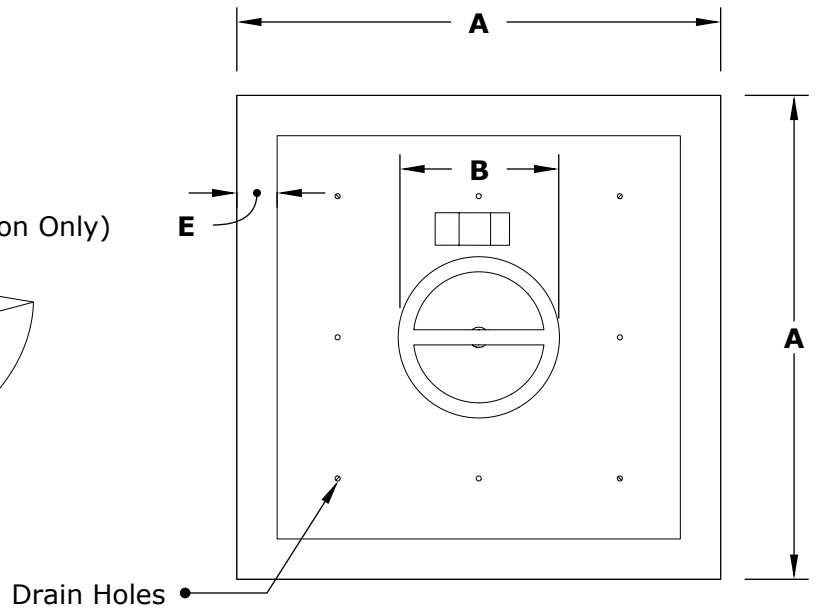

AVALON FIRE BOWL - METAL

ISOMETRIC VIEW

TOP VIEW

RIGHT SIDE VIEW

FRONT SIDE VIEW

Hammered Copper	Stainless Steel	A	B	C	D	E	F	BTU
OPT-24AVCPF	OPT-24AVSSF	24"	8"	10"	12"	2"	4"	45,000
OPT-30AVCPF	OPT-30AVSSF	30"	12"	12"	15"	3"	4"	65,000
OPT-36AVCPF	OPT-36AVSSF	36"	12"	12"	18"	3"	4"	65,000

Fire Bowl Material: Metal (Copper or Steel)
 Finish: Hammered Patina Copper, Stainless Steel, or Powder Coated Steel
 Pan Material: 304 Stainless Steel
 Burner Material: 304 Stainless Steel

12V ELECTRONIC IGNITION
 ANSI Z21.97-(2017) / CSA 2.41-(2017)