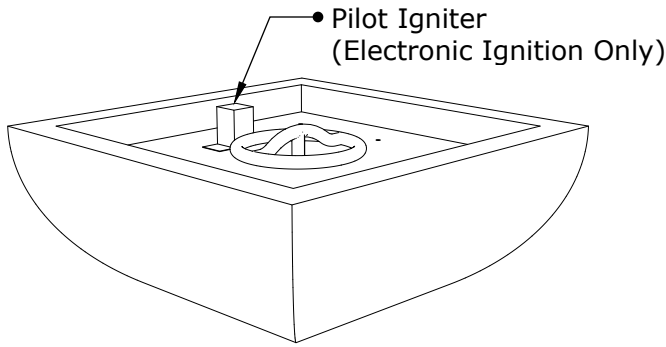

AVALON FIRE BOWL - METAL

ISOMETRIC VIEW

TOP VIEW

RIGHT SIDE VIEW

FRONT SIDE VIEW

Hammered Copper	Stainless Steel	A	B	C	D	E	F	BTU
OPT-24AVCPF	OPT-24AVSSF	24"	8"	10"	12"	2"	4"	45,000
OPT-30AVCPF	OPT-30AVSSF	30"	12"	12"	15"	3"	4"	65,000
OPT-36AVCPF	OPT-36AVSSF	36"	12"	12"	18"	3"	4"	65,000

Fire Bowl Material: Metal (Copper or Steel)
 Finish: Hammered Patina Copper, Stainless Steel, or Powder Coated Steel
 Pan Material: 304 Stainless Steel
 Burner Material: 304 Stainless Steel

12V ELECTRONIC IGNITION
 ANSI Z21.97-(2017) / CSA 2.41-(2017)