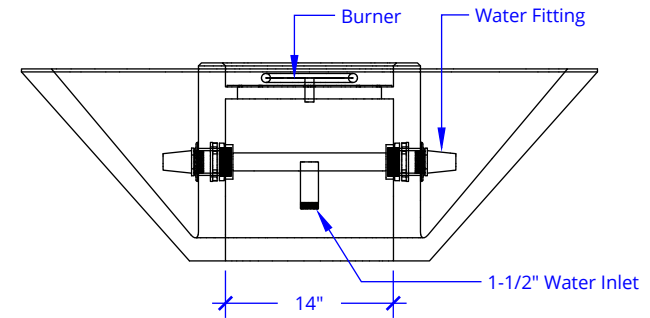

ISOMETRIC VIEW

TOP VIEW

FRONT VIEW

RIGHT VIEW

48" Cazo Fire and Water Bowl 360° Spill

SKU	OPT-48CZFW360
Material	GFR Concrete
Finish	Smooth Concrete
Gas Type	NG or LP
BTUs	40,000