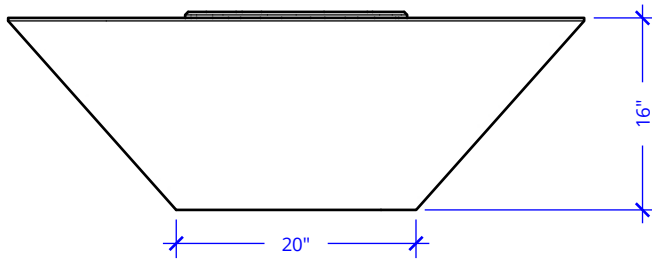

ISOMETRIC VIEW

TOP VIEW

FRONT VIEW

RIGHT VIEW

48" Cazo Fire and Water Bowl 360° Spill

SKU	OPT-48CZFW360
Material	GFR Concrete
Finish	Smooth Concrete
Gas Type	NG or LP
BTUs	40,000