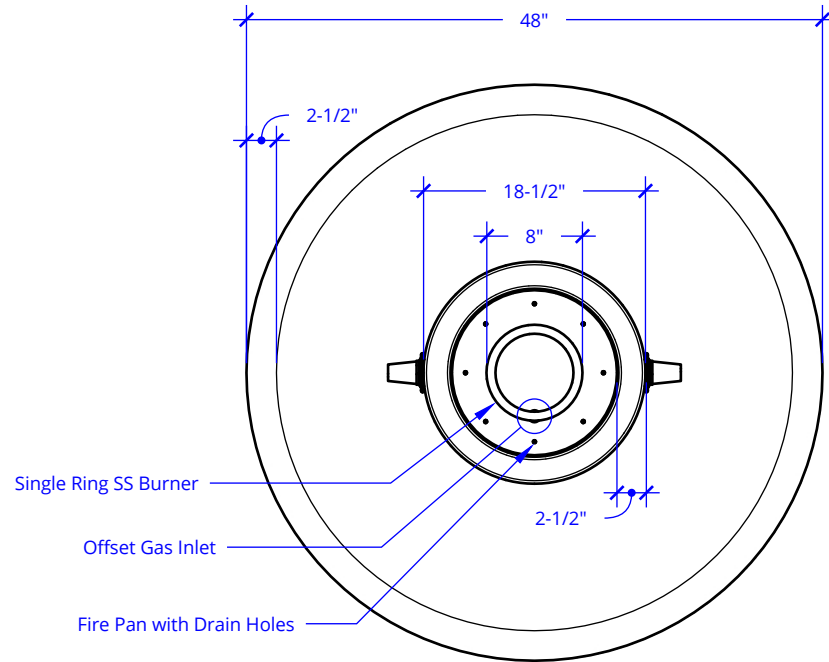

ISOMETRIC VIEW

TOP VIEW

FRONT VIEW

RIGHT VIEW

48" Cazo Fire and Water Bowl 360° Spill

SKU	OPT-48CZFW360
Material	GFR Concrete
Finish	Smooth Concrete
Gas Type	NG or LP
BTUs	40,000