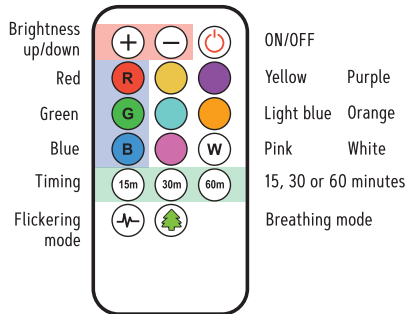

A young child with a unicorn headband is looking at a glowing unicorn LumiPet. The background is dark blue with clouds and stars. On the left, there is a vertical stack of colorful LumiPet characters: pink, blue, green, yellow, red, purple, orange, grey, and white. The LumiPet being held is a white unicorn with a yellow horn and a pink tongue.

TAP CONTROL (changing colors)

You can pat body to switch the color of the lights.

1ST TAP

to low white light

2ND TAP

to bright white light

3RD TAP

slow flow color mode

4TH TAP

to blink color mode

tapping on a color in blink color
mode will freeze it to that color

HOW TO TURN OFF TAPPING FUNCTION

To turn off tap function and freeze me on a color of your choice press my power button.

To turn tap function back on press the power button again.

REMOTE FUNCTIONS

Before using the remote control, please take out spacing block.

CARE INSTRUCTIONS

Your LumiPet silicone animal is washable.

1. Remove the silicone from the module and run just the silicone animal through the dishwasher.
2. Wipe module base with a damp cloth.
3. Attach the module back into the silicone when dry.