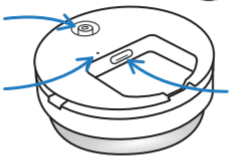

POWER BUTTON

starts me on a low white light

INDICATOR LIGHTS:

Red Light Charging

Green Light Fully Charging

Illuminate for up to 32 hours on a single charge (time varies based on color mode).

light base

USB Type-C Port

for optimal charging, use low wattage adapter (up to 5W).

TAP CONTROL

(changing colors)

You can pat body to switch the color of the lights

1ST TAP
to bright
white light

2ND TAP
to low
white light

3RD TAP
to slow flow
color mode