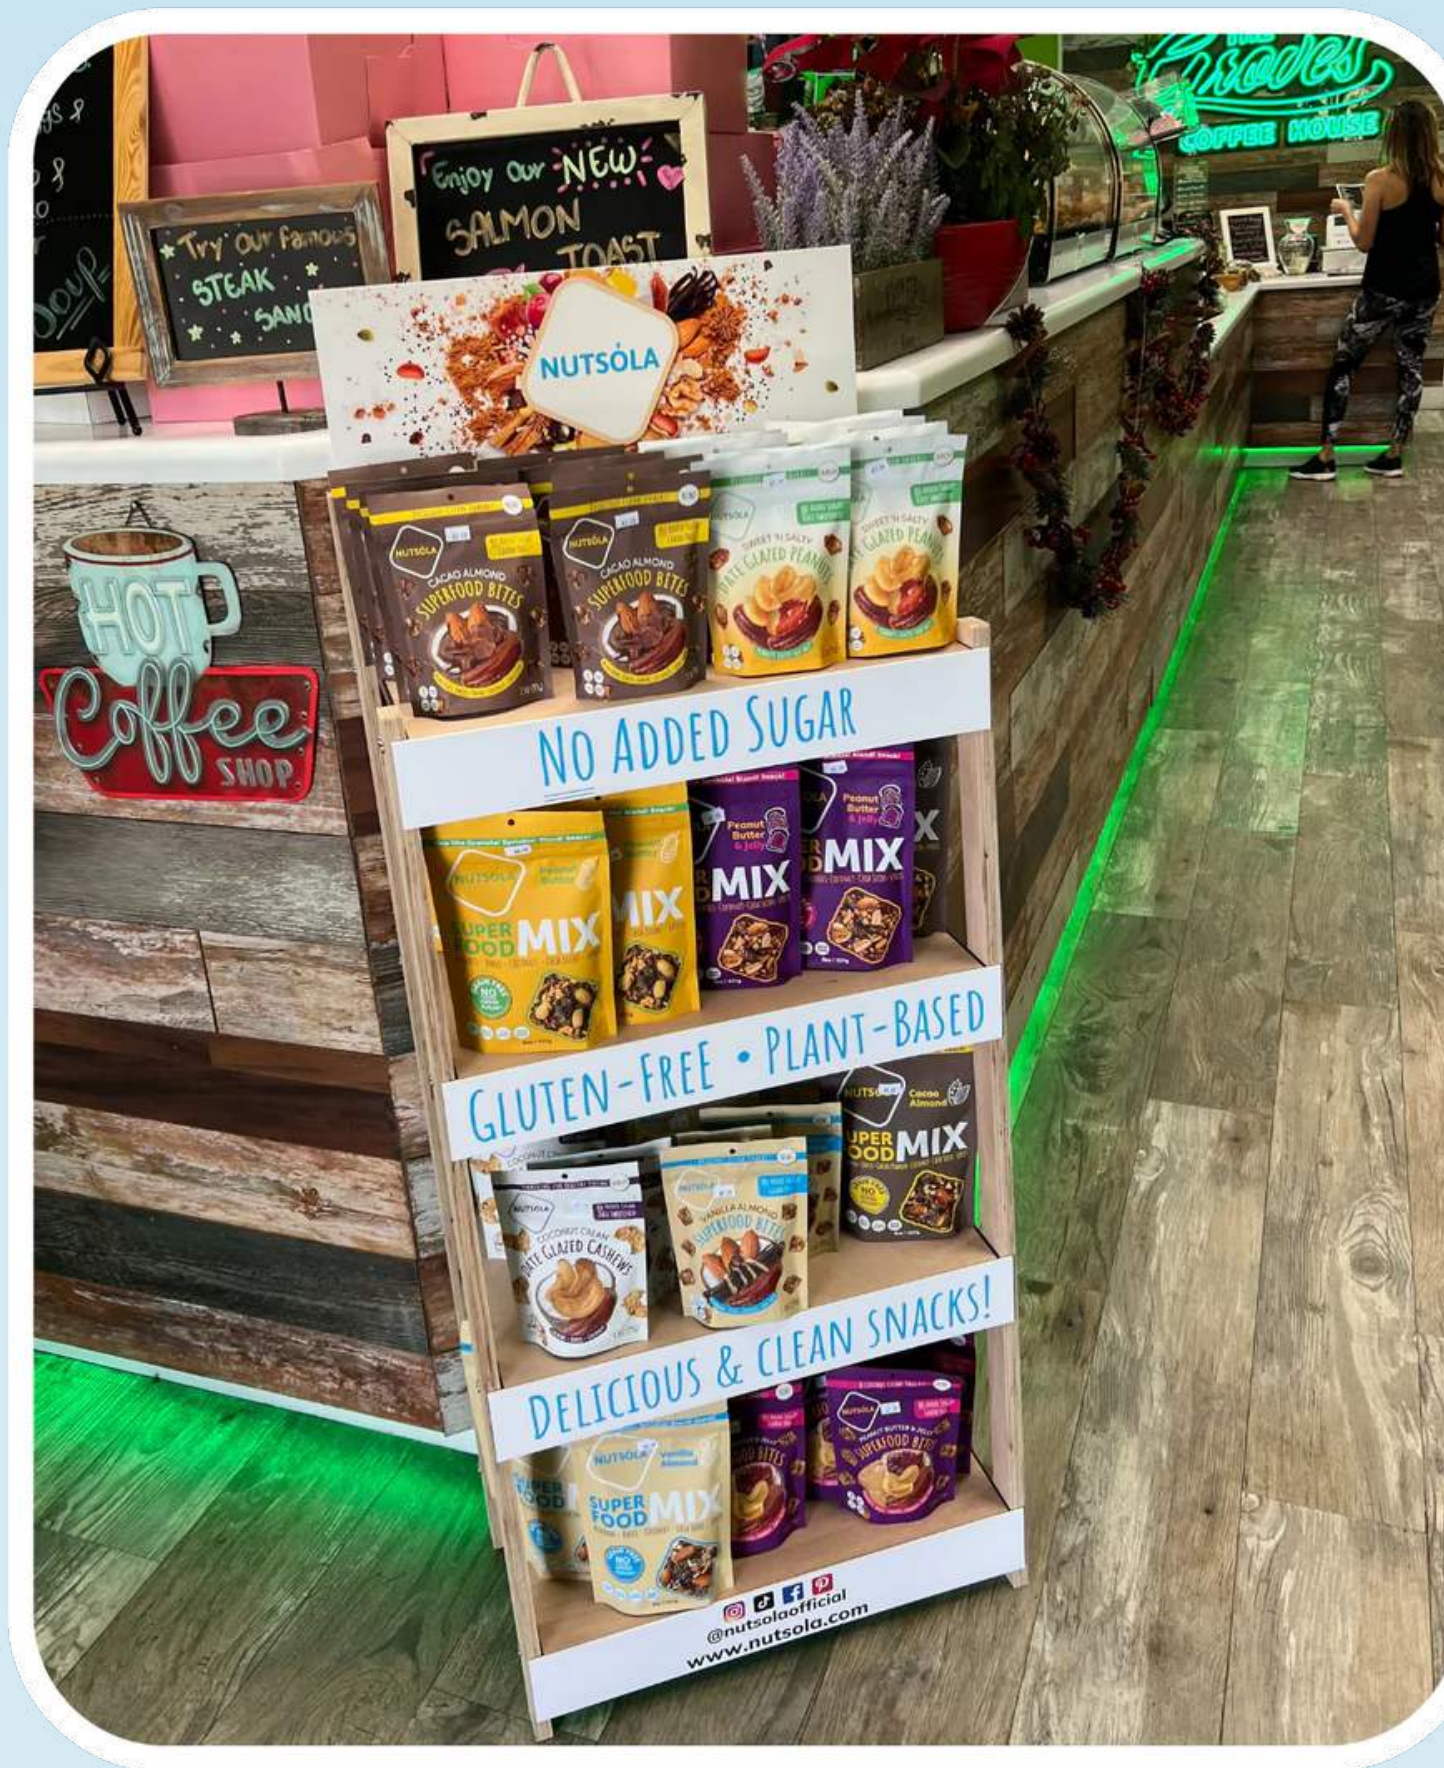

SUPERFOOD MIX

Available in 8oz

Cacao Almond

Vanilla Almond

PB & Jelly

Peanut Butter

Versatile Products & Marketing Needs

Marketing Material to help educate your customers