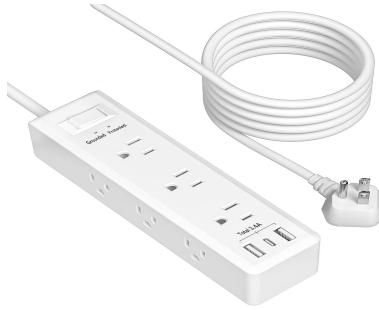

Function Description

- Dual functionality: Combination of USB charging port and outlets
- 3 Sided Space Saving Design
- Surge Protection with Indicator Lights
- With overload protected
- Operating environment: for indoor use only