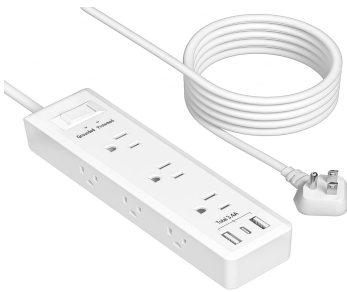

Input & Output Appearance

Ratings & Approval

2X 9X 1X

AC Input: 125VAC 60Hz

AC Output: 15A 1875W

USB Charging Ports: 2 USB-A+1 USB-C
Total 3.4A

Power Cable Length: 5FT

Surge Joule Rating: 1050J