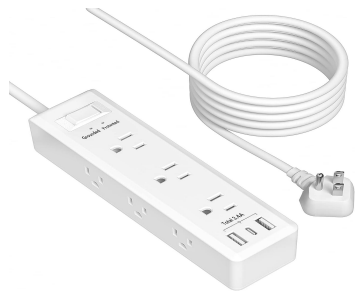

Function Description

- Dual functionality: Combination of USB charging port and outlets
- 3 Sided Space Saving Design
- Surge Protection with Indicator Lights
- With overload protected
- Operating environment: for indoor use only

Input & Output Appearance

Ratings & Approval

2X 9X 1X

AC Input: 125VAC 60Hz

AC Output: 15A 1875W

USB Charging Ports: 2 USB-A+1 USB-C
Total 3.4A

Power Cable Length: 5FT

Surge Joule Rating: 1050J

Packing

Product Measurement (inch): 4.53×2.24×9.29

Product Weight (lb): 1.12

Unit Package Measurements (inch): 11.02×3.54×2.68

Unit Package Weight (lb): 1.24

Master Carton Measurements (inch): 18.98×12.76×10.24

Master Carton Weight (lbs): 26.14

Master Carton Quantity: 20 PCS

Master Carton Cube (cu.ft): 1.44

BN-LINK INC.

11701 6th Street, Rancho Cucamonga, CA 91730

E-mail: support@bn-link.com

Http://www.bn-link.com

Hours: 9AM - 5PM PST, Mon - Fri

Designed in California Made in China