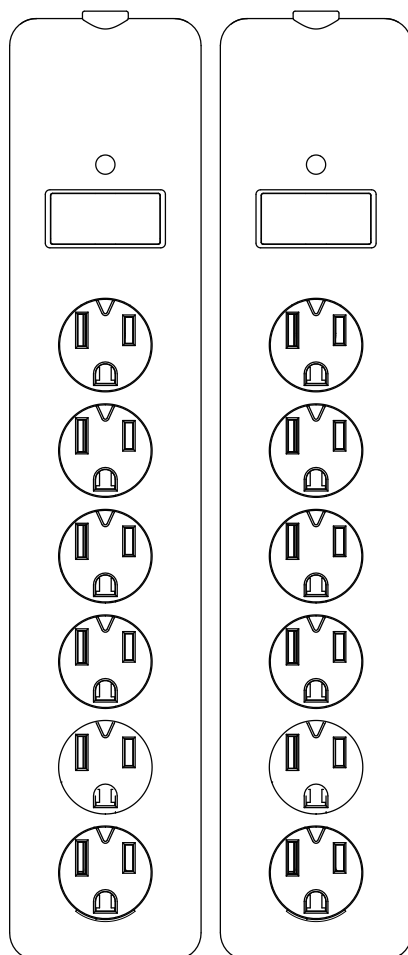

6

OUTLET

**SURGE
PROTECTED
POWER STRIP**

X6 Twist-to-lock safety covers

BN-LINK[®]

2-PACK
4FT

Product Parameters	
AC Input:	125V AC 60Hz
AC Output:	15A 1875W
Power Cable Length:	4FT
Type 3 SPD VPR:	500V(L-N)600V(L-G)

POWER STRIP

TIP 1: THE SURGE PROTECTION FEATURE CAN PROTECT YOUR COMPUTERS, SMARTPHONES AND OTHER ELECTRONIC EQUIPMENT AGAINST VOLTAGE FLUCTUATIONS, SURGES, AND SPIKES. IF THE SURGE PROTECTION INDICATOR IS OFF, IT INDICATES THE SURGE PROTECTOR IS NOT FUNCTIONING NORMALLY.

TIP 2: IN THE EVENT OF A POWER OVERLOAD, THE ON/OFF SWITCH WILL CUT OFF THE POWER AUTOMATICALLY.

SAFETY

DO NOT CONNECT THE POWER STRIP TO AN UNGROUNDED OUTLET.

DO NOT USE WITH EXTENSION CORDS.

DO NOT EXCEED ELECTRICAL RATINGS.

USE IN DRY LOCATIONS AND INDOORS ONLY.

INSTALL THE POWER STRIP AWAY FROM HEAT-EMITTING APPLIANCES SUCH AS RADIATORS.

KEEP CHILDREN AWAY FROM THE POWER STRIP.

CAUTION

RISK OF ELECTRIC SHOCK. FOR INDOOR USE ONLY. PLUG THIS POWER STRIP DIRECTLY INTO THE WALL RECEPTACLE. DO NOT PLUG INTO ANOTHER POWER STRIP OR SURGE PROTECTOR, DAMAGE MAY OCCUR.