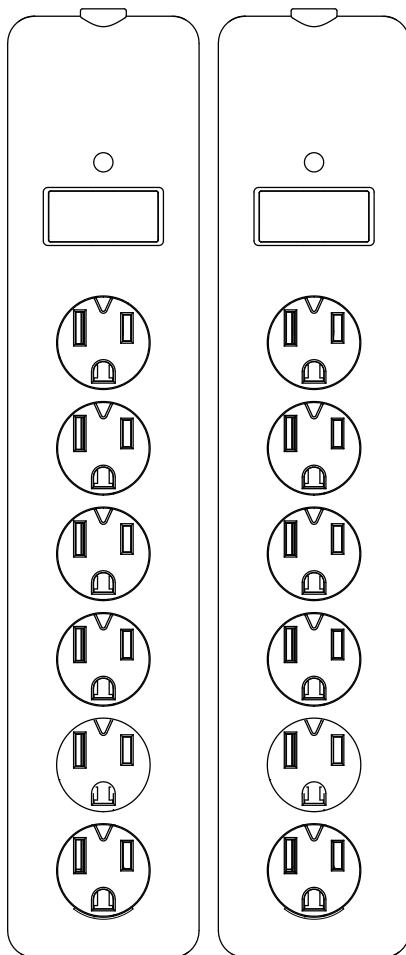

6

OUTLET

**SURGE
PROTECTED
POWER STRIP**

X6 Twist-to-lock safety covers

BN-LINK[®]

2-PACK

10FT

Extra-long cord with flat plug

Intertek
5010333

Product Parameters

AC Input:	125V AC 60Hz
AC Output:	15A 1875W
Power Cable Length:	10FT
Type 3 SPD VPR:	500V(L-N)600V(L-G)

WARNING

BEFORE SERVICING ANY APPLIANCE PLUGGED INTO THE SURGE PROTECTOR, EITHER UNPLUG THE APPLIANCE OR UNPLUG THE SURGE PROTECTOR. EVEN IF THE POWER STRIP IS SWITCHED OFF, DO NOT SERVICE WITH POWER CONNECTED, OR YOU RUN THE RISK OF ELECTRIC SHOCK.

POWER STRIP

TIP 1: THE SURGE PROTECTION FEATURE CAN PROTECT YOUR COMPUTERS, SMARTPHONES AND OTHER ELECTRONIC EQUIPMENT AGAINST VOLTAGE FLUCTUATIONS, SURGES, AND SPIKES. IF THE SURGE PROTECTION INDICATOR IS OFF, IT INDICATES THE SURGE PROTECTOR IS NOT FUNCTIONING NORMALLY.