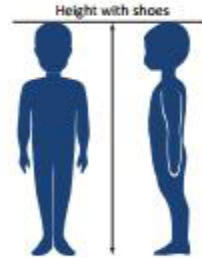

ROBES FOR CHILDREN

Size	Height	Weight Below
27	3'6" - 3'8"	100 LBS
30	3'9" - 3'11"	100 LBS
33	4'0" - 4'2"	100 LBS
36	4'3" - 4'5"	130 LBS

ROBES FOR CHOIR • CONFIRMATION • BAPTISM

Size	Height	Weight Below	FULL-FIT (PLUS SIZES)		
39	4'6" - 4'8"	180 LBS			
42	4'9" - 4'11"	180 LBS	Size	Height	Weight Above
45	5'0" - 5'2"	180 LBS	45XL	5'0" - 5'2"	180 LBS
48	5'3" - 5'5"	180 LBS	48XL	5'3" - 5'5"	180 LBS
51	5'6" - 5'8"	270 LBS			
54	5'9" - 5'11"	270 LBS	54XL	5'9" - 5'11"	270 LBS
57	6'0" - 6'2"	270 LBS	57XL	6'0" - 6'2"	270 LBS
60	6'3" - 6'5"	330 LBS			
63	6'6" - 6'8"	330 LBS	63XL	6'6" - 6'8"	350 LBS
66	6'9" - 6'11"	330 LBS			

ROBE MEASURING INSTRUCTION

Measure from floor to head.

All measurements are in feet & inches.

For women wearing heels add extra inch.