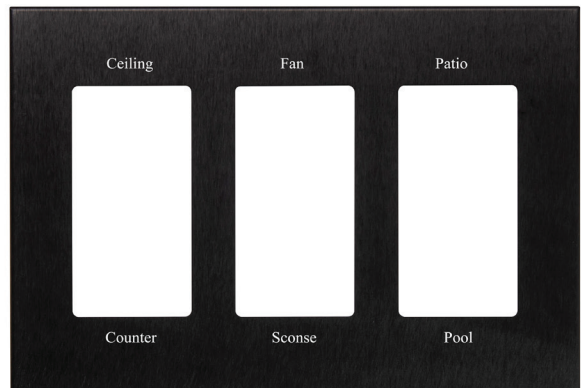

Bottom Engraving:

Contemporary White with Copperplate small size

Bottom Engraving:

Contemporary White with Copperplate large size

Top & Bottom Engraving:

Jet Black with New Times Roman small size

Top & Bottom Engraving:

Jet Black with New Times Roman large size

tedstuff modern. elegant. fun.

For more information, visit tedstuff.net.