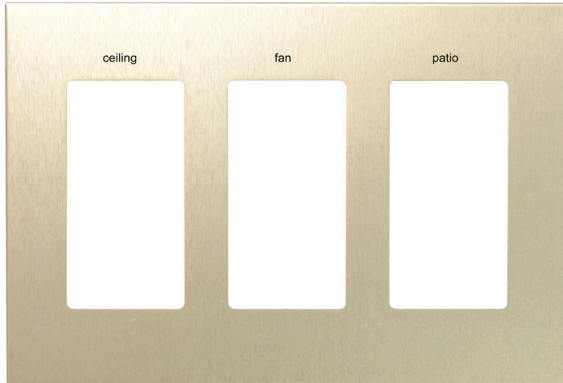

CleanPlate Font Styles to choose from

The CleanPlate comes with several laser engraved font styles to choose from at no additional charge.

Fonts sizes small:

Arial / arial

COPPERPLATE

New Times Roman / new times roman

Top Engraving:

Midcentury Gold with Arial small size

Fonts sizes large:

Arial / arial

COPPERPLATE

New Times Roman / new times roman

Top Engraving:

Midcentury Gold with Arial large size

Bottom Engraving:

Contemporary White with Copperplate small size

Bottom Engraving:

Contemporary White with Copperplate large size

Top & Bottom Engraving:

Jet Black with New Times Roman small size

Top & Bottom Engraving:

Jet Black with New Times Roman large size

tedstuff modern. elegant. fun.

For more information, visit tedstuff.net.