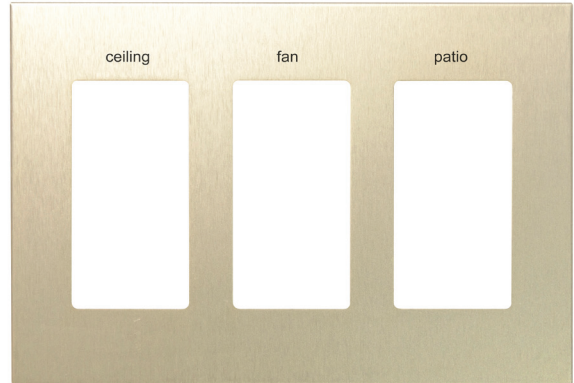

Top Engraving:

Midcentury Gold with Arial small size

Fonts sizes large:

Arial / arial

COPPERPLATE

New Times Roman / new times roman

Top Engraving:

Midcentury Gold with Arial large size

Bottom Engraving:

Contemporary White with Copperplate small size

Bottom Engraving:

Contemporary White with Copperplate large size

Top & Bottom Engraving:

Jet Black with New Times Roman small size

Top & Bottom Engraving:

Jet Black with New Times Roman large size

tedstuff modern. elegant. fun.

For more information, visit tedstuff.net.