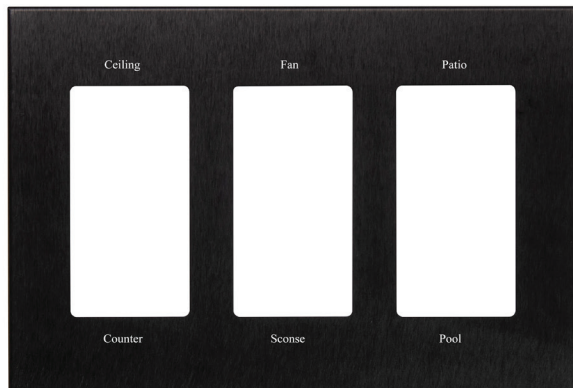

Bottom Engraving:

Contemporary White with Copperplate small size

Bottom Engraving:

Contemporary White with Copperplate large size

Top & Bottom Engraving:

Jet Black with New Times Roman small size

Top & Bottom Engraving:

Jet Black with New Times Roman large size

tedstuff modern. elegant. fun.

For more information, visit tedstuff.net.