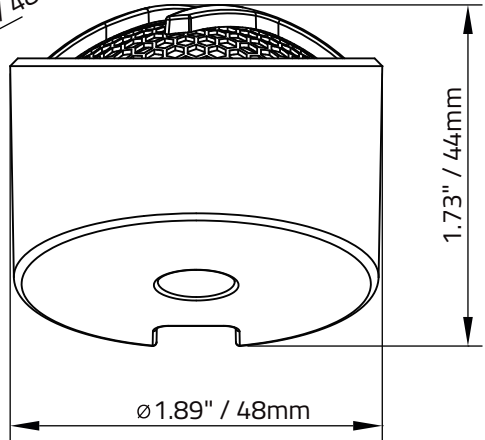

MODE 2 / MODO 2

Flush Mount / MONTAJE A RAS