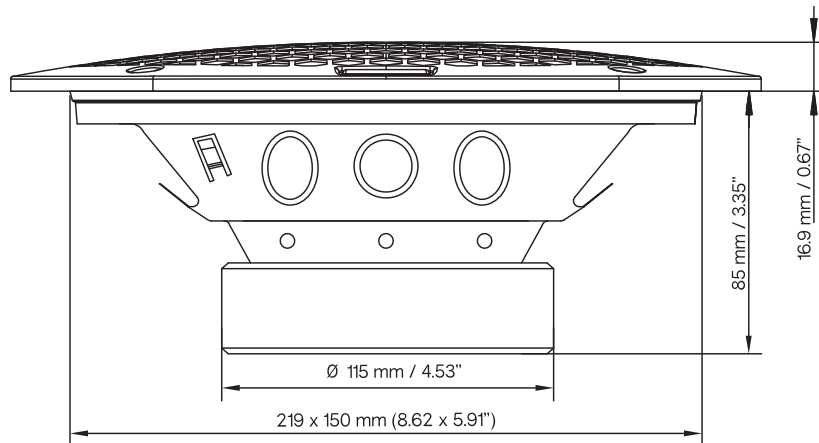

Data Sheet

Specifications:

Nominal Diameter	6x9"
Nominal Impedance	4 ohms
RMS Power Handling	275 WATTS
Maximum Power Handling	550 WATTS
Sensitivity (1w/1m)	98dB
Frequency Response	65Hz-12KHz
Recommended Hi Pass Crossover	80 Hz

Midrange:

Voice Coil Diameter	1.5" (38.1 mm)
Voice Coil Former Material	Kapton
Winding Material	CCAW
Basket Material	Steel
Magnet Weight	27 oz

Thiele & Small Parameters:

Equivalent Volume	Vas	14.69 LTR
Excursion	Xmax	9.2 mm
Free Air Resonance	Fs	105 Hz
Mechanical Factor	Qms	7.382
Electrical Factor	Qes	0.941
Total Factor	Qts	0.835
Dc Resistance	Re	3.2 ohms

Measurements:

Overall Diameter	260 x 180 mm (10.24 x 7.09")
Front Mount Baffle Cutout	219 x 150 mm (8.62 x 5.91")
Mounting Depth	85 mm (3.35")
Overall Depth	97 mm (3.81")

PRO-X694BM 6x9" MIDRANGE WITH BULLET

WeLikeItLoud