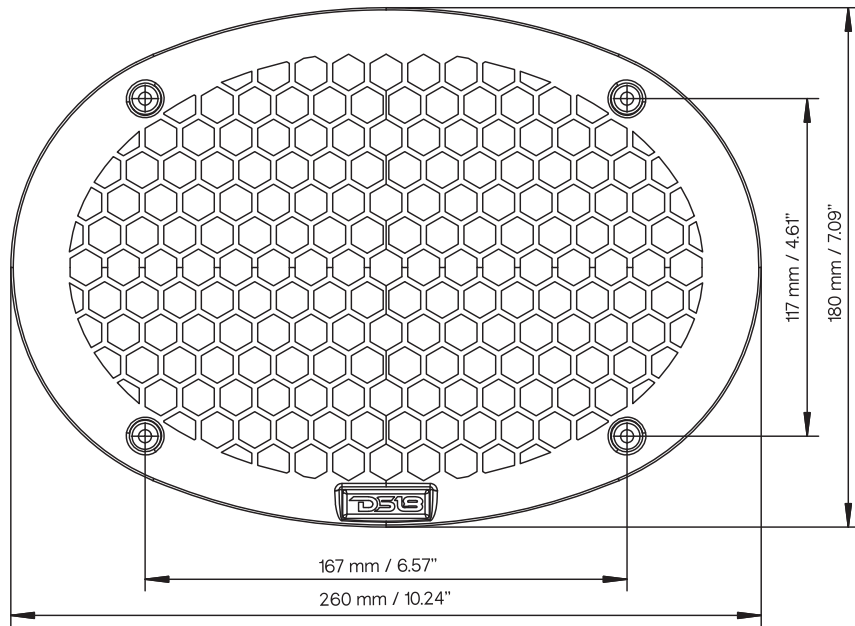

Data Sheet

Specifications:

Nominal Diameter	6x9"
Nominal Impedance	4 ohms
RMS Power Handling	275 WATTS
Maximum Power Handling	550 WATTS
Sensitivity (1w/1m)	98dB
Frequency Response	65Hz-12KHz
Recommended Hi Pass Crossover	80 Hz

Midrange:

Voice Coil Diameter	1.5" (38.1 mm)
Voice Coil Former Material	Kapton
Winding Material	CCAW
Basket Material	Steel
Magnet Weight	27 oz

Thiele & Small Parameters:

Equivalent Volume	Vas	14.69 LTR
Excursion	Xmax	9.2 mm
Free Air Resonance	Fs	105 Hz
Mechanical Factor	Qms	7.382
Electrical Factor	Qes	0.941
Total Factor	Qts	0.835
Dc Resistance	Re	3.2 ohms

Measurements:

Overall Diameter	260 x 180 mm (10.24 x 7.09")
Front Mount Baffle Cutout	219 x 150 mm (8.62 x 5.91")
Mounting Depth	85 mm (3.35")
Overall Depth	97 mm (3.81")

PRO-X694BM 6x9" MIDRANGE WITH BULLET

WeLikeItLoud