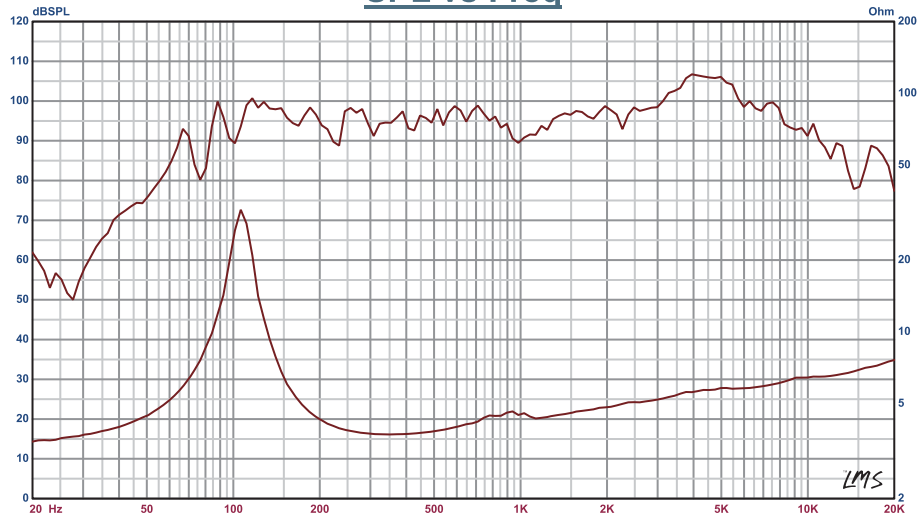

### 6x9" MIDRANGE SPEAKER WITH BULLET

- MAX Power Handling: 550 Watts
- RMS Power Handling: 275 Watts
- Frequency Response: 62Hz-12KHz
- Nominal Impedance: 4 ohms
- Mounting Depth: 85 mm (3.34")
- Sensitivity (1W/1M): 98dB
- Magnet Material: Ferrite
- Magnet Weight: 27 oz
- Voice Coil Material: Kapton
- Voice Coil Diameter: 1.5" (38.1 mm)

#WeLikeItLoud

SPL vs Freq