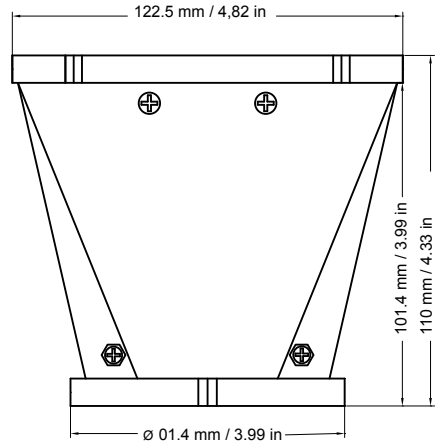

DS18

PRO

COVERAGE:
45 x 10°

THROAT DIAMETER:
1"

OVERALL DEPTH:
4.33"

OWNER'S MANUAL

PRO-WGH1BK
PLASTIC LINE ARRAY WAVEGUIDE

PRO-WGT-1BK | PLASTIC LINE ARRAY WAVEGUIDE

Installation Method: Bolt on

Measurements

- Overall Diameter 122.5x87.3mm (4.82x3.44")
- Mounting Depth..... 101.4mm (3.99in)
- Net Weight 0.312 KG

Shipping Info

- Gross Single Unit Weight 0.35 kg
- Single Unit Box Dimensions W x L x H 128x90x116mm
- Quantity of Units in Master Carton 36 pcs
- Gross Master Carton Weight 13.6 kg
- Master Carton Dimensions W x L x H 400x375x373mm