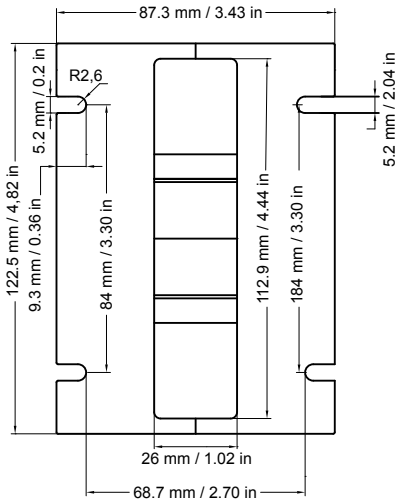

DS18

PRO

COVERAGE:
45 x 10°

THROAT DIAMETER:
1"

OVERALL DEPTH:
4.33"

OWNER'S MANUAL

PRO-WGH1BK
PLASTIC LINE ARRAY WAVEGUIDE

PRO-WGT-1BK | PLASTIC LINE ARRAY WAVEGUIDE

Installation Method: Bolt on

Measurements

- Overall Diameter 122.5x87.3mm (4.82x3.44")
- Mounting Depth..... 101.4mm (3.99in)
- Net Weight 0.312 KG

Shipping Info

- Gross Single Unit Weight 0.35 kg
- Single Unit Box Dimensions W x L x H 128x90x116mm
- Quantity of Units in Master Carton 36 pcs
- Gross Master Carton Weight 13.6 kg
- Master Carton Dimensions W x L x H 400x375x373mm