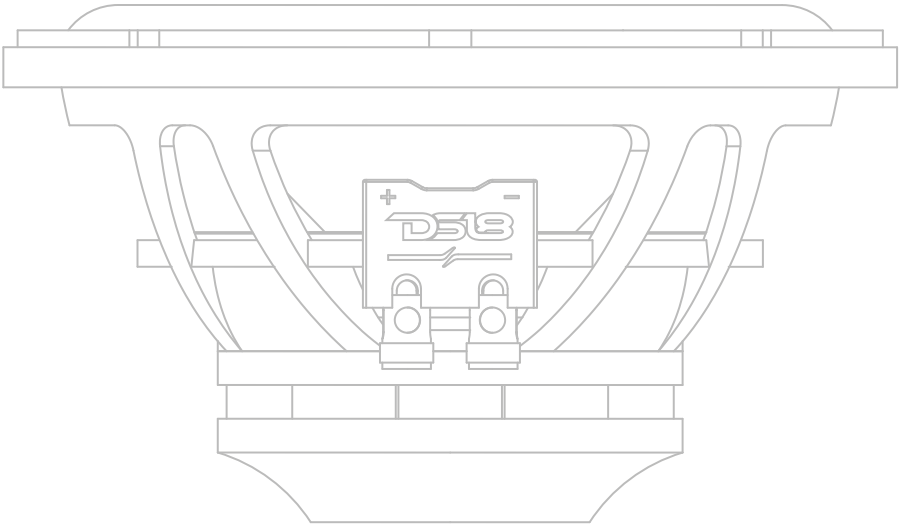

Port

Puerto

(WxH): 7.11" x 7.87" / 180.7 mm x 200 mm 1

Port

Puerto

(WxH): 5.55" x 7.87" / 141 mm x 200 mm 1

WE LIKE
IT LOUD

WARRANTY