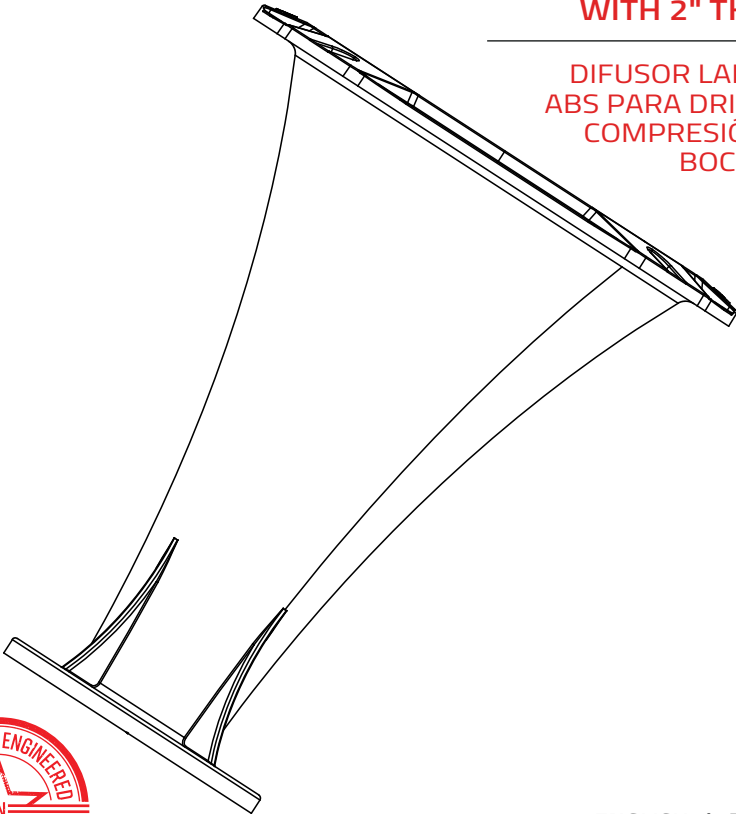

DS18®

OWNER'S MANUAL
MANUAL DEL USUARIO

PRO-HP202

**ABS LONG HORN FOR
COMPRESSION DRIVER
WITH 2" THROAT**

**DIFUSOR LARGO DE
ABS PARA DRIVER DE
COMPRESIÓN CON
BOCA DE 2"**

ENGLISH | ESPAÑOL