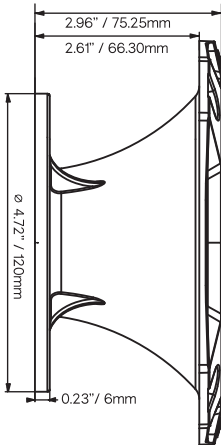

## 2" THROAT ALUMINUM SHORT HORN

Installation Type: Bolt-on  
 Throat Diameter: 2" / 50.8mm  
 Nominal Horn Diameter: 6.5"  
 Sound Coverage: 57° Rounded

### Measurements

Overall Diameter: 7.08" / 180mm  
 Overall Depth: 2.96" / 75.25mm  
 Driver Bolt Pattern:  
 4.05" / 102mm x 4-0.26" / 6.8mm  
 Mounting Bolt Pattern:  
 6.33" / 161mm x 4- 0.21" / 5.5mm