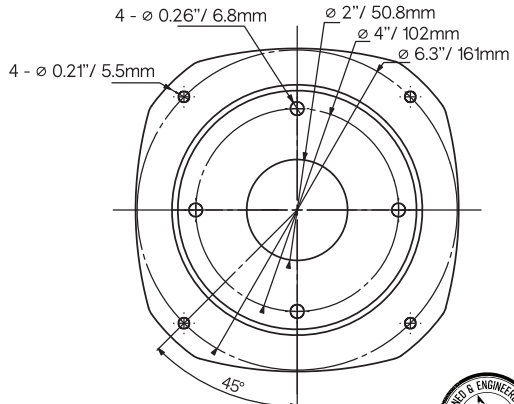

## 2" THROAT ALUMINUM SHORT HORN

Installation Type: Bolt-on  
 Throat Diameter: 2" / 50.8mm  
 Nominal Horn Diameter: 6.5"  
 Sound Coverage: 57° Rounded

### Measurements

Overall Diameter: 7.08" / 180mm  
 Overall Depth: 2.96" / 75.25mm  
 Driver Bolt Pattern:  
 4.05" / 102mm x 4-0.26" / 6.8mm  
 Mounting Bolt Pattern:  
 6.33" / 161mm x 4- 0.21" / 5.5mm