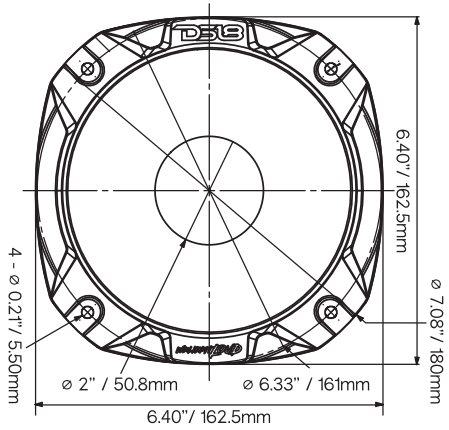

## 2" THROAT ALUMINUM SHORT HORN

Installation Type: Bolt-on  
 Throat Diameter: 2" / 50.8mm  
 Nominal Horn Diameter: 6.5"  
 Sound Coverage: 57° Rounded

### Measurements

Overall Diameter: 7.08" / 180mm  
 Overall Depth: 2.96" / 75.25mm  
 Driver Bolt Pattern:  
 4.05" / 102mm x 4-0.26" / 6.8mm  
 Mounting Bolt Pattern:  
 6.33" / 161mm x 4- 0.21" / 5.5mm