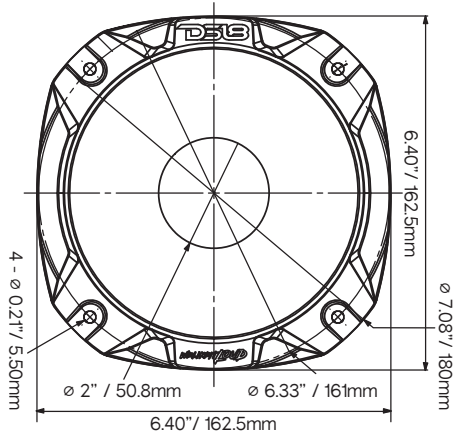

## 2" THROAT ALUMINUM HORN

Installation Type: Bolt-on  
Throat Diameter: 2" / 50.8mm  
Nominal Horn Diameter: 6.5"  
Sound Coverage: 35° Rounded

### Measurements

Overall Diameter: 7.08" / 180mm  
Overall Depth: 5.18" / 131.50mm  
Driver Bolt Pattern:  
4.05" / 102mm x 4-0.26" / 6.8mm  
Mounting Bolt Pattern:  
6.33" / 161mm x 4- 0.21" / 5.5mm

#WELIKEITLOUD