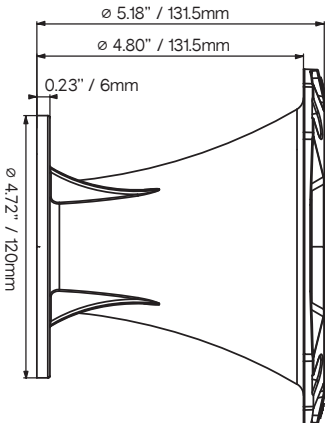

## 2" THROAT ALUMINUM HORN

Installation Type: Bolt-on  
Throat Diameter: 2" / 50.8mm  
Nominal Horn Diameter: 6.5"  
Sound Coverage: 35° Rounded

### Measurements

Overall Diameter: 7.08" / 180mm  
Overall Depth: 5.18" / 131.50mm  
Driver Bolt Pattern:  
4.05" / 102mm x 4-0.26" / 6.8mm  
Mounting Bolt Pattern:  
6.33" / 161mm x 4- 0.21" / 5.5mm

#WELIKEITLOUD