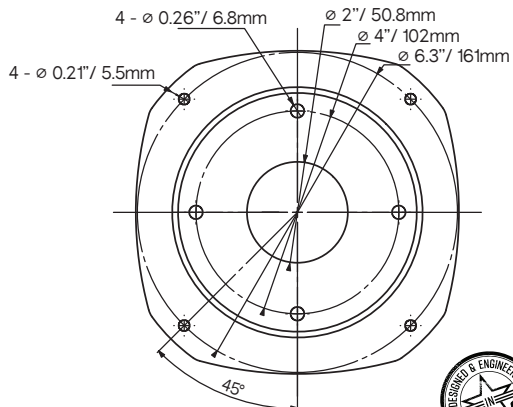

## 2" THROAT ALUMINUM HORN

Installation Type: Bolt-on  
Throat Diameter: 2" / 50.8mm  
Nominal Horn Diameter: 6.5"  
Sound Coverage: 35° Rounded

### Measurements

Overall Diameter: 7.08" / 180mm  
Overall Depth: 5.18" / 131.50mm  
Driver Bolt Pattern:  
4.05" / 102mm x 4-0.26" / 6.8mm  
Mounting Bolt Pattern:  
6.33" / 161mm x 4- 0.21" / 5.5mm

#WELIKEITLOUD