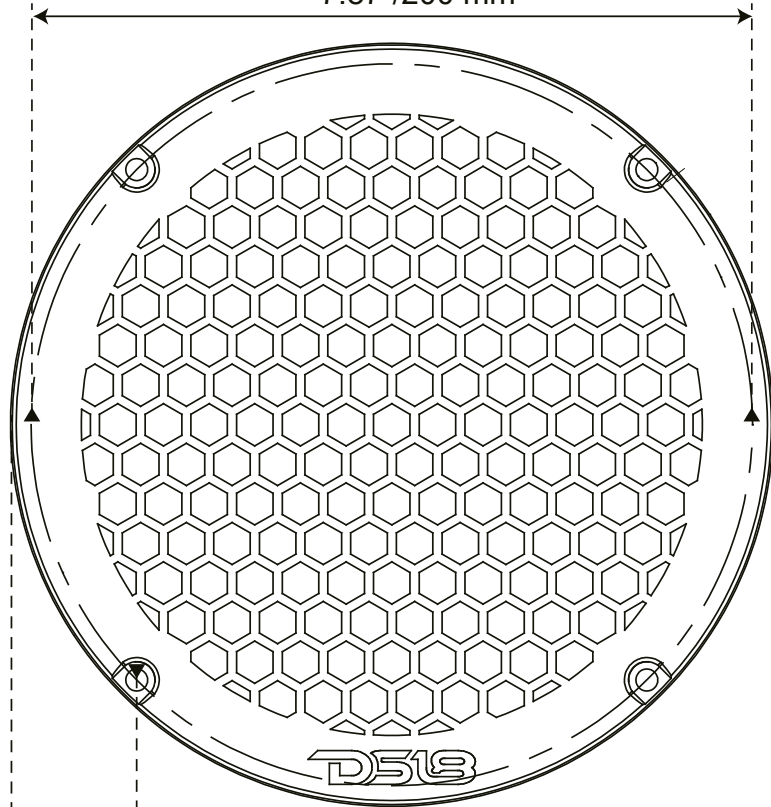

DS18[®]
PRO

FOR MORE INFORMATION
PLEASE VISIT
DS18.COM

WE LIKE IT LOUD

DS18[®]

OWNER'S MANUAL
PRO-GRILL8MS
8" SLIM METAL MESH SPEAKER GRILL

PRO-GRILL8MS

7.87"/200 mm

8.35"/212 mm

4- Ø 0.19"/4.8mm

0.49"/12.5 mm

PRO-GRILL8MS

GENERAL SPECIFICATIONS:

Designed for Mid-Range Speakers

Nominal Diameter..... 8.35"/212 mm

Installation Type..... Bolt-on

Grill Material Steel Metal Mesh

Grill Color..... Painted High Glossy Red

**RECOMMENDED FOR USE WITH PRO-SM8.2 MID-RANGE
(NOT INCLUDED)**

WE LIKE
IT LOUD