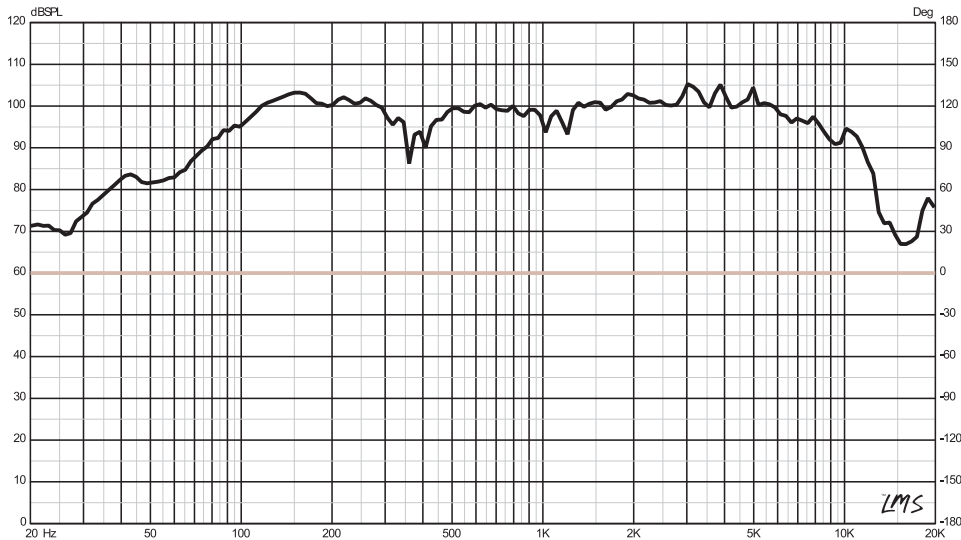

PRO-GM8.4

- Black Color Paper Woofer Cone with Cloth Surround and Steel Frame
- Nominal Basket Diameter : 8"
- MAX Power: 580 Watts
- RMS Power: 190 Watts
- Voice Coil: 1.5" High Temperature Kapton
- Sensitivity: 95dB
- Nominal Impedance: 4 OHM
- High Energy Magnet: 30 oz
- Frequency Response: 90-10KHz
- Mounting Depth: 3.2"

SPL vs. FREQ

PRO-GM8.4

8" MIDRANGE LOUDSPEAKER

OWNER'S MANUAL

#WELIKEITLOUD    

PRO-GM8.4

8" MIDRANGE LOUDSPEAKER

PRO-GM8.4

8" MIDRANGE LOUDSPEAKER

SPECIFICATIONS:

Overall Diameter	210mm / 8.26"
Baffle Cutout Diameter	183mm / 7.2"
Mounting Depth	82mm / 3.22"
Nominal Impedance	4 OHM
Rms Power Handling	190 Watts
Maximum Power Handling	580 Watts
Sensitivity (1w/1m)	95dB
Frequency Response	90-10KHz
Voice Coil Diameter	38.6mm / 1.5"
Winding Material	KCCAW
Magnet Weight	Ferrite 30 Oz.
Basket Material	Steel

THIELE, SMALL PARAMETERS

Fs	100Hz
Re	3.2 OHM
Qes	0.983
Qms	8.648
Qts	0.883
Vas	11.078dm ³

#WELIKEITLOUD    

DS18.COM