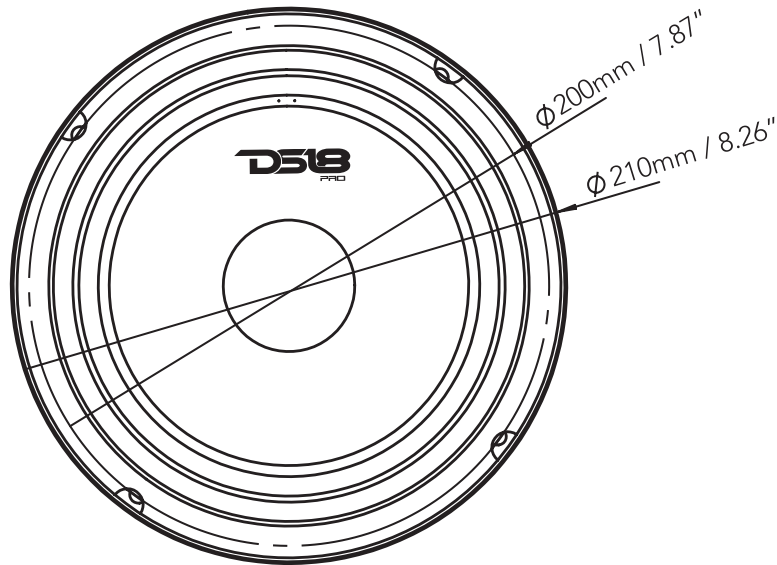

PRO-GM8.4

- Black Color Paper Woofer Cone with Cloth Surround and Steel Frame
- Nominal Basket Diameter : 8"
- MAX Power: 580 Watts
- RMS Power: 190 Watts
- Voice Coil: 1.5" High Temperature Kapton
- Sensitivity: 95dB
- Nominal Impedance: 4 OHM
- High Energy Magnet: 30 oz
- Frequency Response: 90-10KHz
- Mounting Depth: 3.2"

SPL vs. FREQ

PRO-GM8.4

8" MIDRANGE LOUDSPEAKER

OWNER'S MANUAL

#WELIKEITLOUD    

PRO-GM8.4

8" MIDRANGE LOUDSPEAKER

PRO-GM8.4

8" MIDRANGE LOUDSPEAKER

SPECIFICATIONS:

Overall Diameter	210mm / 8.26"
Baffle Cutout Diameter	183mm / 7.2"
Mounting Depth	82mm / 3.22"
Nominal Impedance	4 OHM
Rms Power Handling	190 Watts
Maximum Power Handling	580 Watts
Sensitivity (1w/1m)	95dB
Frequency Response	90-10KHz
Voice Coil Diameter	38.6mm / 1.5"
Winding Material	KCCAW
Magnet Weight	Ferrite 30 Oz.
Basket Material	Steel

THIELE, SMALL PARAMETERS

Fs	100Hz
Re	3.2 OHM
Qes	0.983
Qms	8.648
Qts	0.883
Vas	11.078dm ³

#WELIKEITLOUD    

DS18.COM