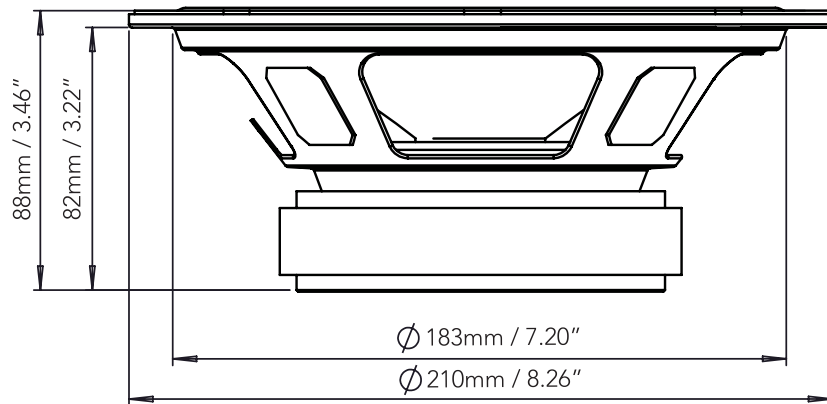

PRO-GM8.4

8" MIDRANGE LOUDSPEAKER

PRO-GM8.4

8" MIDRANGE LOUDSPEAKER

SPECIFICATIONS:

Overall Diameter	210mm / 8.26"
Baffle Cutout Diameter	183mm / 7.2"
Mounting Depth	82mm / 3.22"
Nominal Impedance	4 OHM
Rms Power Handling	190 Watts
Maximum Power Handling	580 Watts
Sensitivity (1w/1m)	95dB
Frequency Response	90-10KHz
Voice Coil Diameter	38.6mm / 1.5"
Winding Material	KCCAW
Magnet Weight	Ferrite 30 Oz.
Basket Material	Steel

THIELE, SMALL PARAMETERS

Fs	100Hz
Re	3.2 OHM
Qes	0.983
Qms	8.648
Qts	0.883
Vas	11.078dm³

#WELIKEITLOUD

DS18.COM