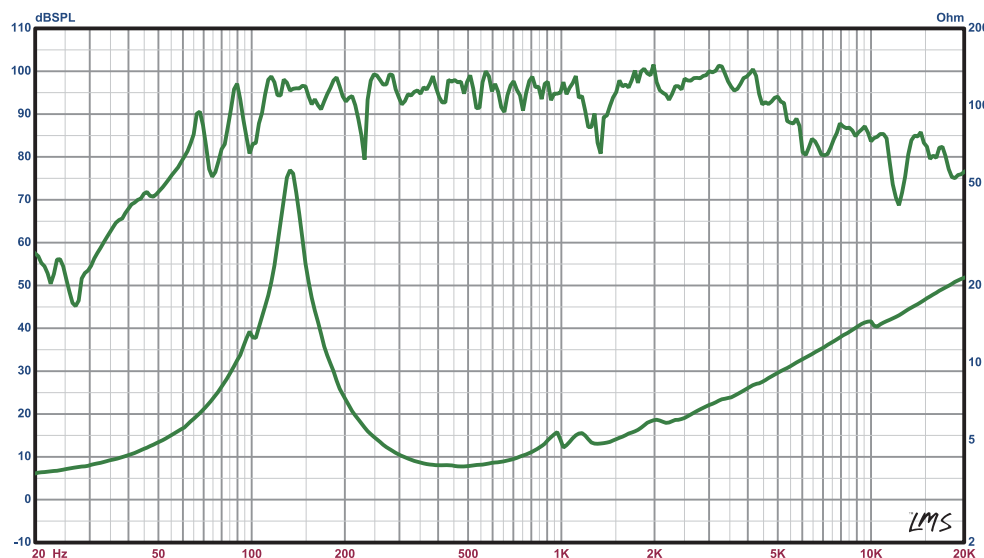

PRO-GM6.4B

Black Color Paper Woofer Cone
Cloth Surround, Black Stamp Basket
6.5" Nominal Basket Diameter with Bullet
Magnet Structure: 23 oz with Rubber
Boot Cover
480 Watts MAX Power
140 Watts RMS Power
1.5" High Temperature Kapton Voice Coil
Sensitivity: 95dB
Nominal Impedance: 4 OHM
Frequency Response: 85-6KHZ
Mounting Depth: 2.5"

PRO-GM6.4B

**6.5" MIDRANGE LOUDSPEAKER
WITH BULLET**

4 OHMS

SPL vs. FREQ

OWNER'S MANUAL

#WELIKEITLOUD    

PRO-GM6.4B

6.5" MIDRANGE LOUDSPEAKER
WITH BULLET

PRO-GM6.4B

6.5" MIDRANGE LOUDSPEAKER WITH BULLET

SPECIFICATIONS:

Overall Diameter	168mm / 6.61"
Baffle Cutout Diameter	145mm / 5.70"
Mounting Depth	64mm / 2.51"
Nominal Impedance	4 OHM
Rms Power Handling	140 Watts
Maximum Power Handling	480 Watts
Sensitivity (1w/1m)	95dB
Frequency Response	85-6KHz
Voice Coil Diameter	38.6mm / 1.5"
Winding Material	KCCAW
Magnet Weight	Ferrite 23 Oz.
Basket Material	Steel