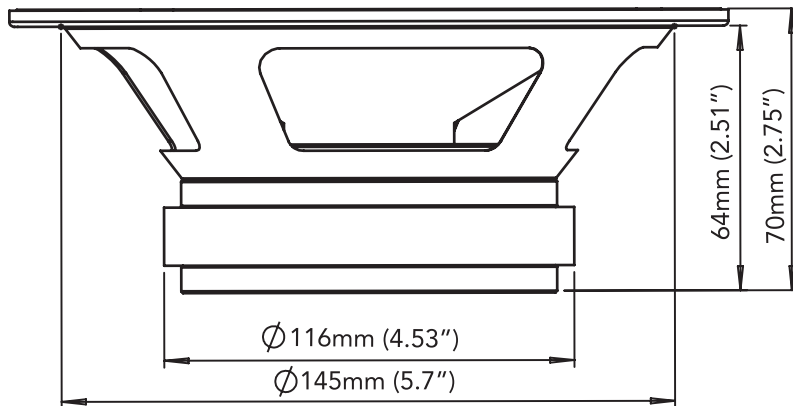

PRO-GM6.4B

Black Color Paper Woofer Cone
Cloth Surround, Black Stamp Basket
6.5" Nominal Basket Diameter with Bullet
Magnet Structure: 23 oz with Rubber
Boot Cover
480 Watts MAX Power
140 Watts RMS Power
1.5" High Temperature Kapton Voice Coil
Sensitivity: 95dB
Nominal Impedance: 4 OHM
Frequency Response: 85-6KHZ
Mounting Depth: 2.5"

PRO-GM6.4B

6.5" MIDRANGE LOUDSPEAKER WITH BULLET

SPECIFICATIONS:

Overall Diameter	168mm / 6.61"
Baffle Cutout Diameter	145mm / 5.70"
Mounting Depth	64mm / 2.51"
Nominal Impedance	4 OHM
Rms Power Handling	140 Watts
Maximum Power Handling	480 Watts
Sensitivity (1w/1m)	95dB
Frequency Response	85-6KHz
Voice Coil Diameter	38.6mm / 1.5"
Winding Material	KCCAW
Magnet Weight	Ferrite 23 Oz.
Basket Material	Steel