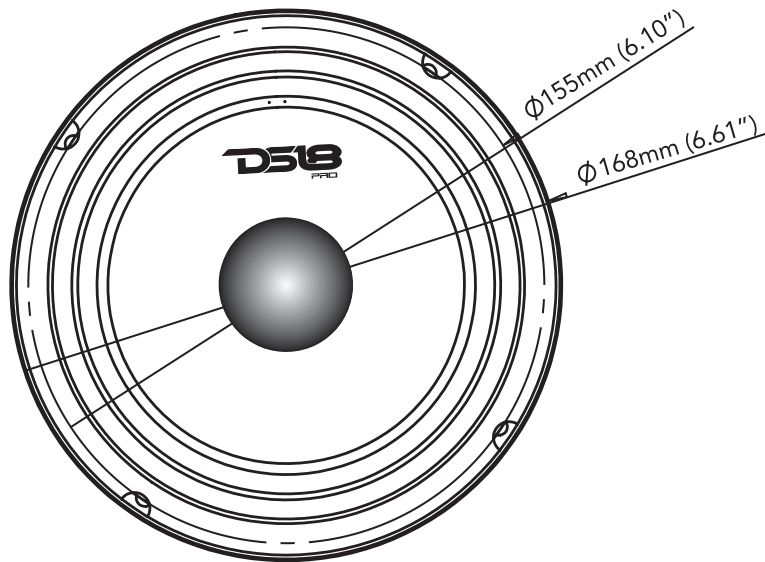

PRO-GM6.4B

Black Color Paper Woofer Cone
Cloth Surround, Black Stamp Basket
6.5" Nominal Basket Diameter with Bullet
Magnet Structure: 23 oz with Rubber
Boot Cover
480 Watts MAX Power
140 Watts RMS Power
1.5" High Temperature Kapton Voice Coil
Sensitivity: 95dB
Nominal Impedance: 4 OHM
Frequency Response: 85-6KHZ
Mounting Depth: 2.5"

PRO-GM6.4B

**6.5" MIDRANGE LOUDSPEAKER
WITH BULLET**

4 OHMS

SPL vs. FREQ

OWNER'S MANUAL

#WELIKEITLOUD    

PRO-GM6.4B

6.5" MIDRANGE LOUDSPEAKER
WITH BULLET

PRO-GM6.4B

6.5" MIDRANGE LOUDSPEAKER WITH BULLET

SPECIFICATIONS:

Overall Diameter	168mm / 6.61"
Baffle Cutout Diameter	145mm / 5.70"
Mounting Depth	64mm / 2.51"
Nominal Impedance	4 OHM
Rms Power Handling	140 Watts
Maximum Power Handling	480 Watts
Sensitivity (1w/1m)	95dB
Frequency Response	85-6KHz
Voice Coil Diameter	38.6mm / 1.5"
Winding Material	KCCAW
Magnet Weight	Ferrite 23 Oz.
Basket Material	Steel

THIELE, SMALL PARAMETERS

Fs	130Hz
Re	3.2 OHM
Qes	0.529
Qms	6.376
Qts	0.489
Vas	5.471dm ³

#WELIKEITLOUD    

DS18.COM