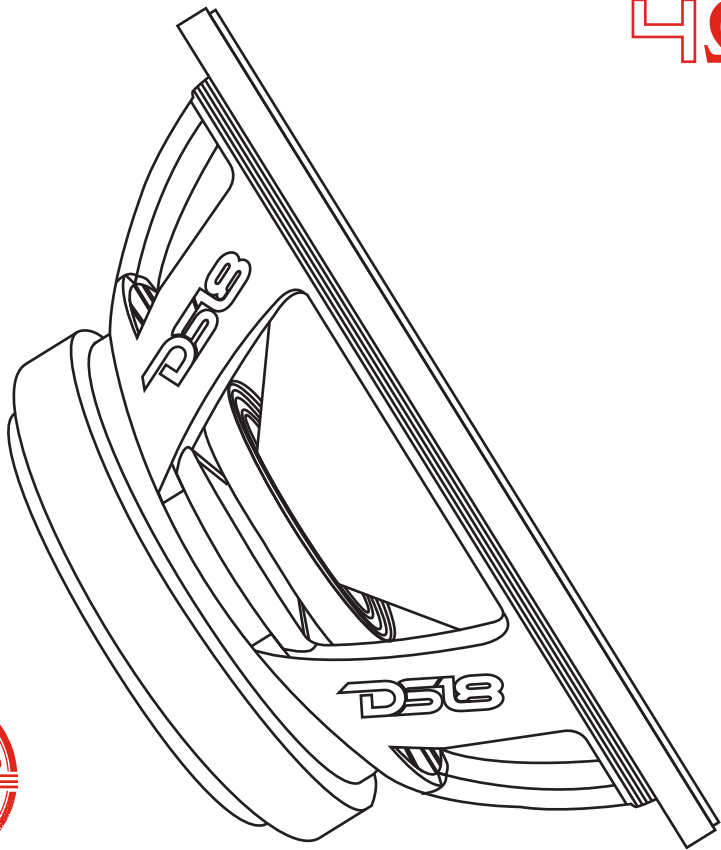

D518[®]

OWNER'S MANUAL
MANUAL DEL USUARIO

PRO-FU10.4
10" MID-HIGH LOUDSPEAKER

ALTAVOZ DE RANGO MEDIO ALTO DE 10"

4Ω

PRO-FU10.4

SPL vs Freq

SPECIFICATIONS / ESPECIFICACIONES:

MOTOR / MOTOR:

Voice Coil Diameter / Diámetro de la Bobina de Voz.....	3" / 76.2mm
Voice Coil Former Material / Material Interior de Bobina Móvil	Fiber Glass / Fibra de Vidrio
Winding Material / Material de Bobinado.....	CCA
Cone Material / Material del Cono	Non-Pressed Paper / Papel no prensado
Dust Cap Material / Material de la Tapa anti-polvo	Paper / Papel
Surround Material / Material de la Suspension	Cloth / Tela
Basket Material / Material de la Canasta	Aluminum / Aluminio
Basket Color / Color de la Canasta	Matte Black / Negro Mate
Magnet Material / Material del Imán.....	Ferrite / Ferrita
Magnet Weight / Peso del Imán	82 oz

MEASUREMENTS / MEDIDAS:

Overall Diameter / Diámetro Total.....	10.35" / 263mm
Overall Depth / Profundidad Total.....	4.92" / 125mm
Front Mount Baffle Cutout / Corte del Orificio de Montaje.....	9.05" / 230mm
Mounting Depth / Profundidad de Montaje	4.4" / 112mm
Motor Diameter / Diámetro del Motor	7.4" / 190mm

FOR MORE INFORMATION
PLEASE VISIT
DS18.COM

WE LIKE IT LOUD

DS18[®]

The DS18 logo is rendered in a bold, red, sans-serif font. To the left of the logo is a large, stylized red graphic element consisting of a horizontal bar with a diagonal cutout on the left side, resembling a lightning bolt or a stylized 'D'.