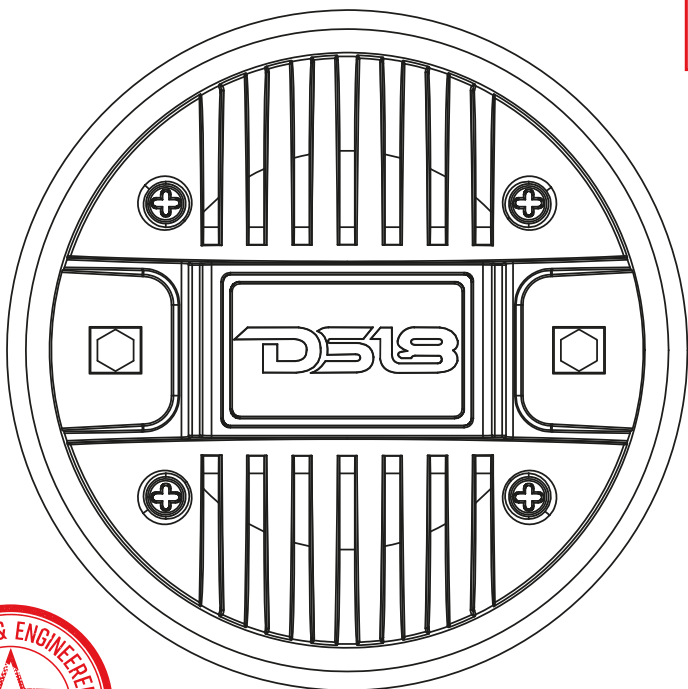

DS18[®]

OWNER'S MANUAL
MANUAL DEL USUARIO

PRO-D2X

**3" TITANIUM VOICE COIL BOLT-ON
COMPRESSION DRIVER WITH SPACER**

*DRIVER DE COMPRESIÓN CON ESPACIADOR PARA
ATORNILLAR CON BOBINA DE TITANIO DE 3"*

PRO-D2X

WE LIKE IT LOUD

SPECIFICATIONS / ESPECIFICACIONES:

Throat Diameter / *Diámetro de la Boca* **2" / 50.8mm**
Installation Type / *Tipo de Instalación* **Bolt-on / Para Atornillar**
Nominal Impedance / *Impedancia Nominal*.....**8 OHMS**
AES Power Handling / *Manejo de Potencia AES***250W**
Program Power Handling / *Manejo de Potencia del Programa*.....**500W**
Peak Power Handling / *Manejo de Potencia Máxima*..... **1000W**
Sensitivity (1w/1m) / *Sensibilidad (1w / 1m)*.....**110 dB**
Frequency Response / *Frecuencia de Respuesta***600Hz-18KHz**
Recommended Hi Pass Crossover / *Corte Paso Alto Recomendado*.....**900 Hz**

MEASUREMENTS / MEDIDAS:

Overall Diameter / *Diámetro Total* **7.08" / 180 mm**
Overall Depth / *Profundidad Total* **4.25" / 108 mm**
Bolt Pattern | Type / *Patrón de Tornillos | Tipo*.....**4*M6 | 4.01" / 102 mm**

FOR MORE INFORMATION
PLEASE VISIT
DS18.COM

WE LIKE IT LOUD

The DS18 logo, consisting of the letters "DS18" in a bold, stylized, red font. The "D" and "S" are connected, and the "18" is separate. A registered trademark symbol (®) is located to the upper right of the "8".