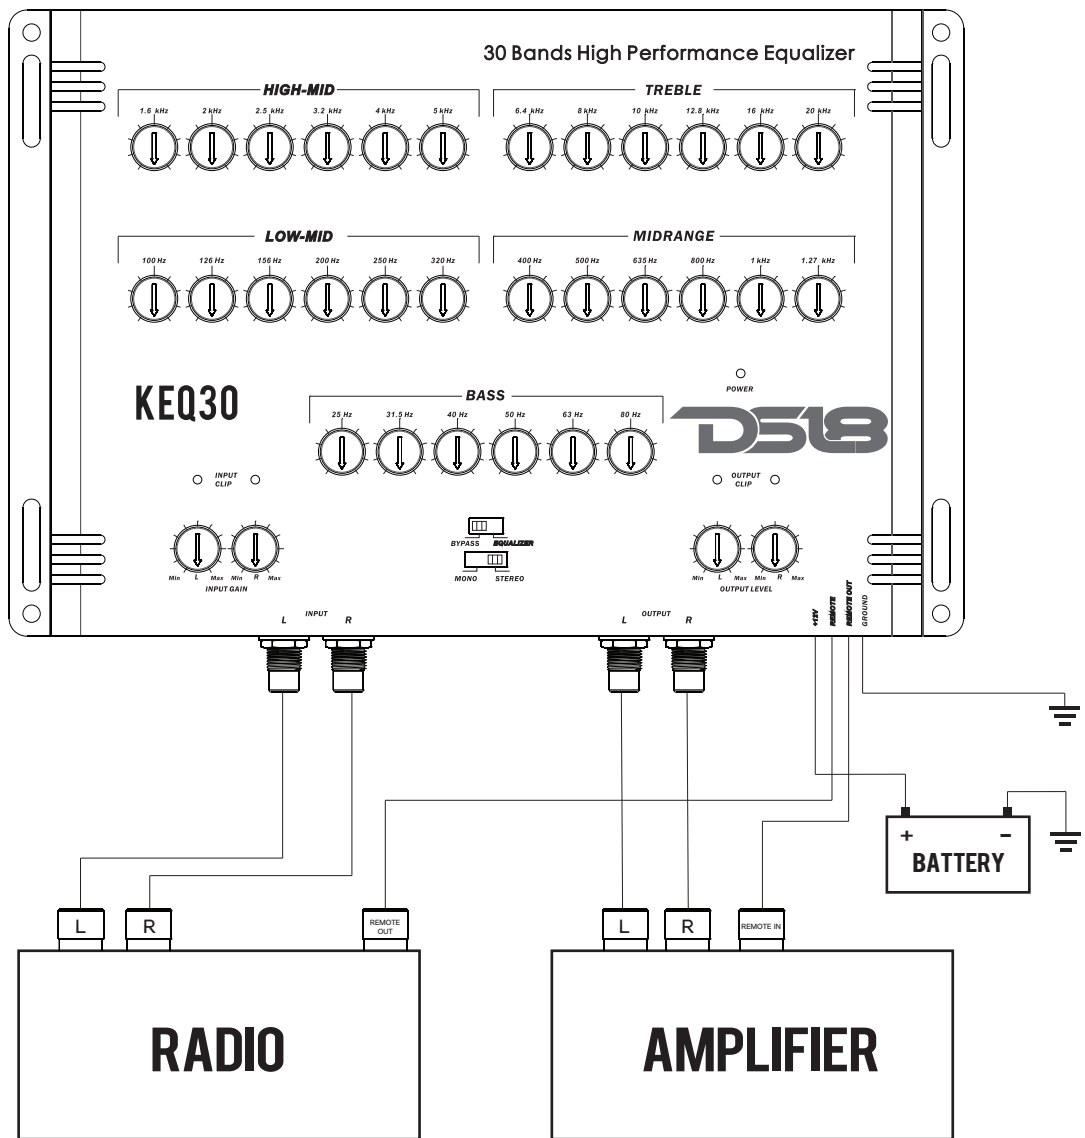

CONFIGURATION

#WELIKEITLOUD

DS18