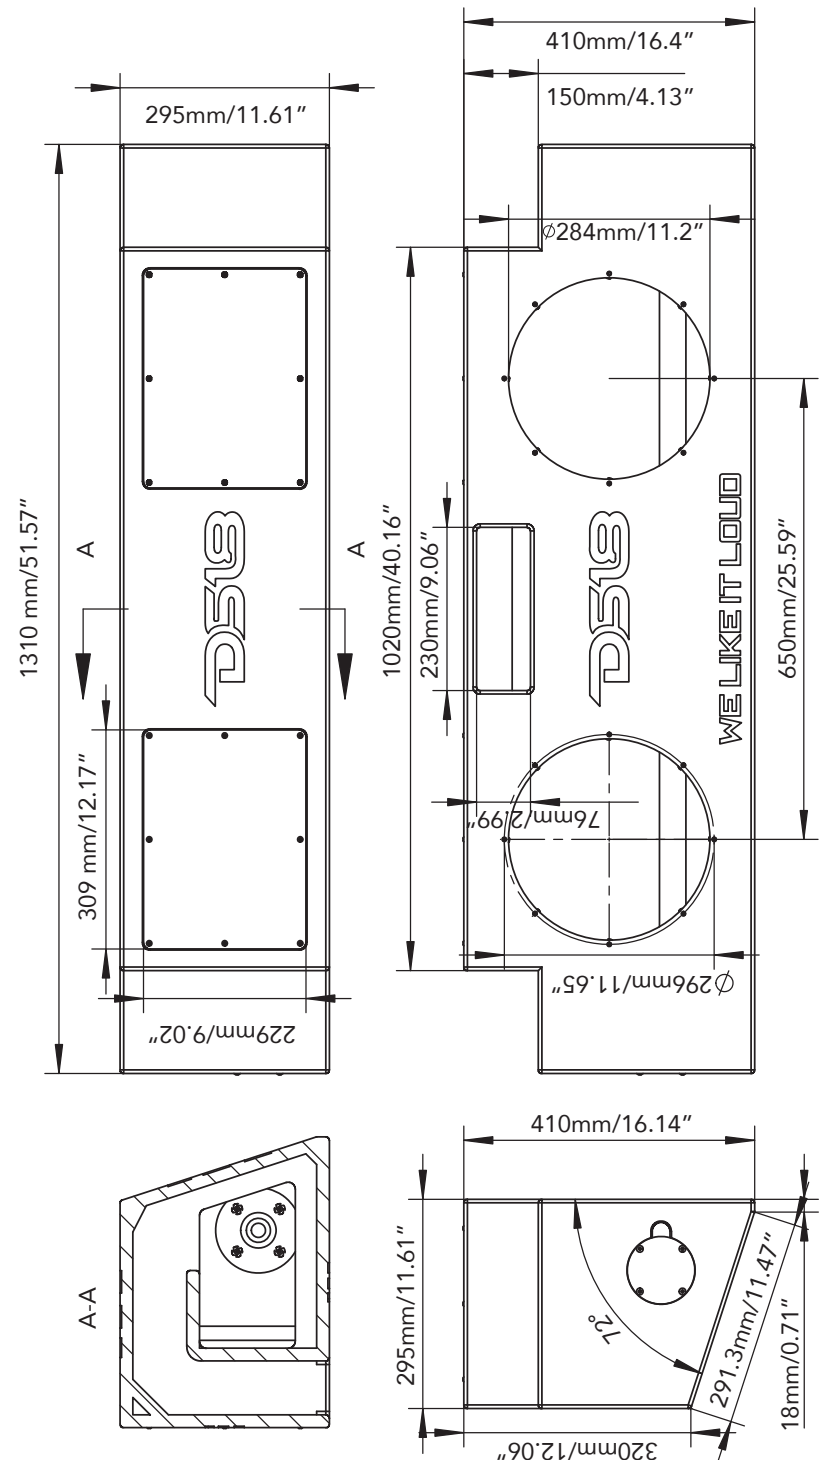

DS18[®]

HYDRO

JSUB.2

2x12" SUBWOOFER BOX

- ▶ FITS ANY DS18 12" SUBWOOFER
- ▶ DREAM RGB LED LIGHT BUILT-IN
- ▶ ACRYLIC VIEWING WINDOW FOR THE SUBWOOFERS
- ▶ THE MOUNTING BRACKET FOR JK & JKU IS INCLUDED
- ▶ 2M RGB INPUT WIRES
- ▶ SPEAKER CONNECT WIRES INCLUDED
- ▶ ANGLE MOUNTING "L" BRACKET INCLUDED
- ▶ BLACK PAINTED MDF 10MM ENCLOSURE
- ▶ INTERNAL VOL AREA: 3.2 Ft³ / 90.6 L
- ▶ PORT TUNE: 35Hz