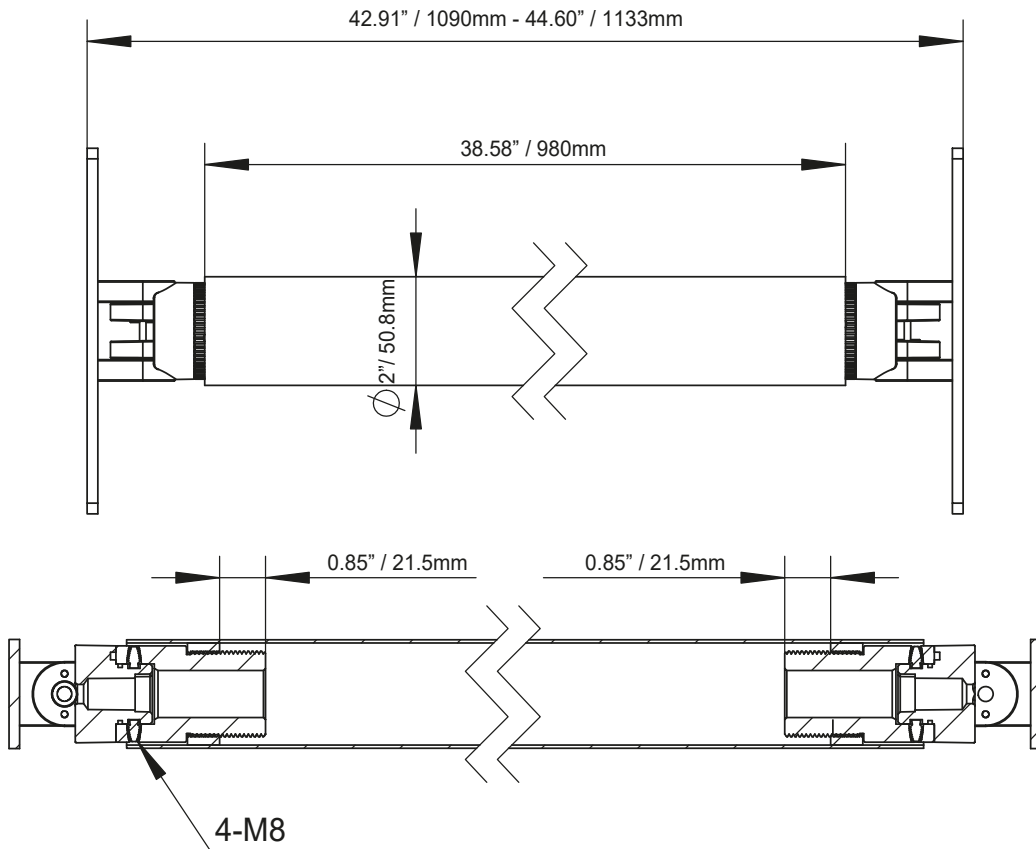

## OWNER'S MANUAL

- Designed Especially For JEEP JL (JL 4 doors)
- Tower Mounting Tube, Diameter 2"
- Mounting Distance 42.91" to 44.6"
- UV-Compliant Gloss
- Mounting Hardware Included (Stainless)
- Mounts on rear OEM cage in factory location
- Available In Gloss Black or White

## JL-TUBE

Designed  
Especially  
For Jeep:

(JL 4 Doors)

Mounts on rear OEM cage in factory location

    #WELIKEITLOUD

▲▲ FOR ALL ELEMENTS 

DS18.COM