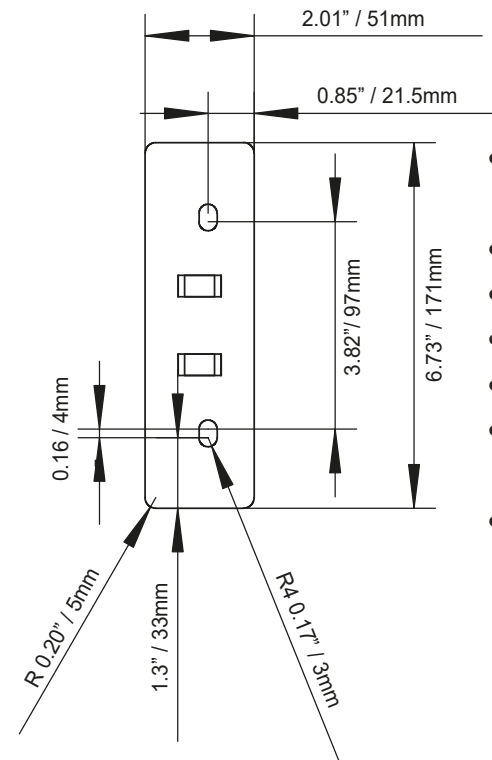

## OWNER'S MANUAL

- Designed Especially For JEEP JL (JL 4 doors)
- Tower Mounting Tube, Diameter 2"
- Mounting Distance 42.91" to 44.6"
- UV-Compliant Gloss
- Mounting Hardware Included (Stainless)
- Mounts on rear OEM cage in factory location
- Available In Gloss Black or White

## JL-TUBE

Designed  
Especially  
For Jeep:

(JL 4 Doors)

Mounts on rear OEM cage in factory location

    #WELIKEITLOUD

▲▲ FOR ALL ELEMENTS 

DS18.COM