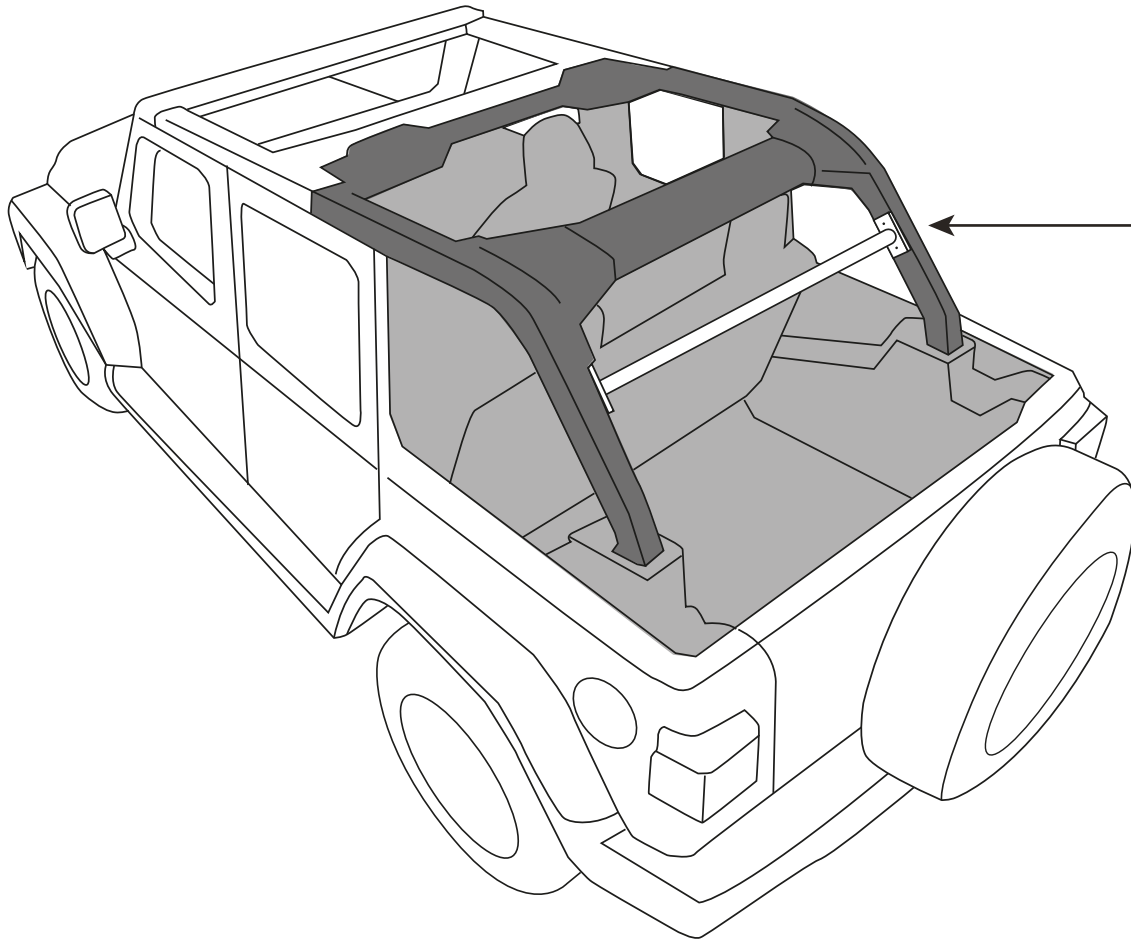

DS18®

HYDRO

JL-TUBE