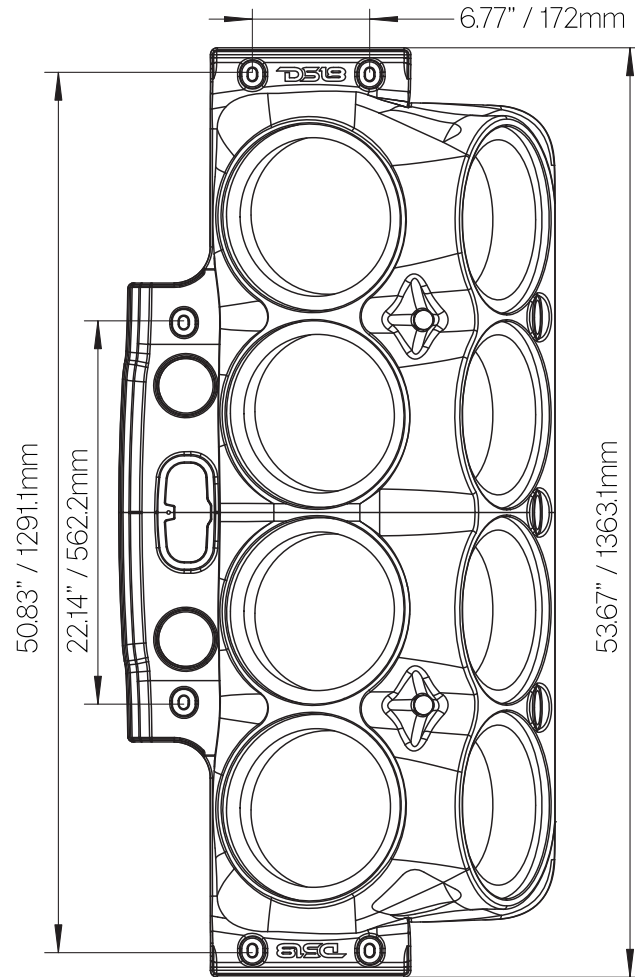

DS18[®]

HYDRO

JK-SBAR10XL/BK JEEP SOUNDBAR

THIS JK-SBAR10XL/BK FITS:
8 x 10" SPEAKERS 2 x 1" TWEETERS 2 SCREW-ON DRIVERS

- ▶ 10" SPEAKER MOUNTING (FITS NXL-10M/BK OR PRO-X10M)
- ▶ 1" TWEETER MOUNTING (DS18 PRO-TW7L or PRO-TW820 RECOMMENDED)
- ▶ 1-3/8" DRIVER SCREW ON (DS18 PRO-DR1.35 OR PRO-DRNSC RECOMMENDED)
- ▶ RGB LOGO BADGE 1 METER INPUT WIRE
- ▶ INJECTED HIGH DENSITY ABS
- ▶ UV PROTECTED AND ALL ELEMENTS READY
- ▶ LIGHTWEIGHT AND STRONG MATERIAL
- ▶ COLOR: BLACK