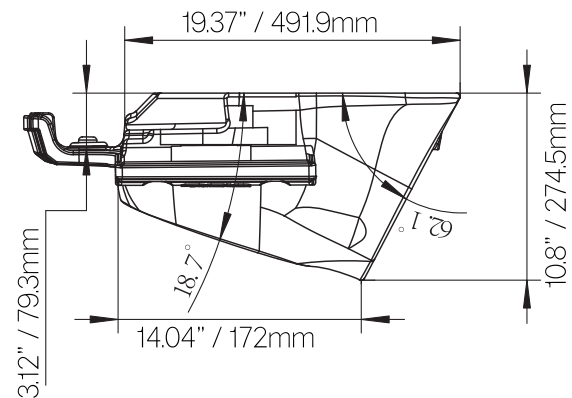

DS18[®]

HYDRO

JK-SBAR10XL/BK JEEP SOUNDBAR

THIS JK-SBAR10XL/BK FITS:
8 x 10" SPEAKERS 2 x 1" TWEETERS 2 SCREW-ON DRIVERS

- ▶ 10" SPEAKER MOUNTING (FITS NXL-10M/BK OR PRO-X10M)
- ▶ 1" TWEETER MOUNTING (DS18 PRO-TW7L or PRO-TW820 RECOMMENDED)
- ▶ 1-3/8" DRIVER SCREW ON (DS18 PRO-DR1.35 OR PRO-DRNSC RECOMMENDED)
- ▶ RGB LOGO BADGE 1 METER INPUT WIRE
- ▶ INJECTED HIGH DENSITY ABS
- ▶ UV PROTECTED AND ALL ELEMENTS READY
- ▶ LIGHTWEIGHT AND STRONG MATERIAL
- ▶ COLOR: BLACK