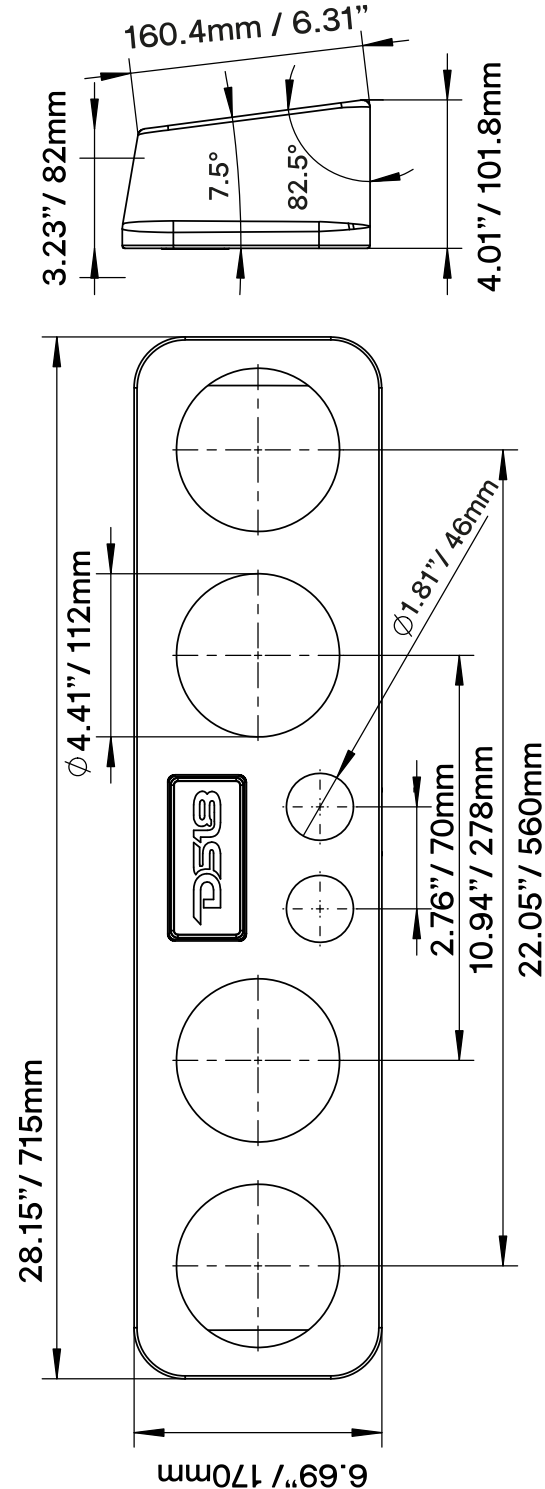

## HYDRO

## UNIVERSAL SPEAKER ENCLOSURE

THIS ENCLOSURE FITS:  
4-5.25" SPEAKERS 2-1" TWEETERS

- ▶ 4 X 5.25" SPEAKER MOUNTING  
(DS18 PRO-X5M OR PRO-X5.4BM RECOMMENDED)
- ▶ 2 X 1" TWEETER MOUNTING  
(DS18 PRO-TW7L OR PRO-TWX7 RECOMMENDED)
- ▶ 7 cm MAX SPEAKER DEPTH
- ▶ INJECTED HIGH DENSITY ABS
- ▶ BUILT-IN RGB LED FOR DS18 LOGO BADGE
- ▶ UV PROTECTED AND ALL ELEMENT READY
- ▶ LIGHTWEIGHT AND STRONG MATERIAL
- ▶ MOUNTING HARDWARE & INPUT CABLE INCLUDED
- ▶ COLOR: BLACK