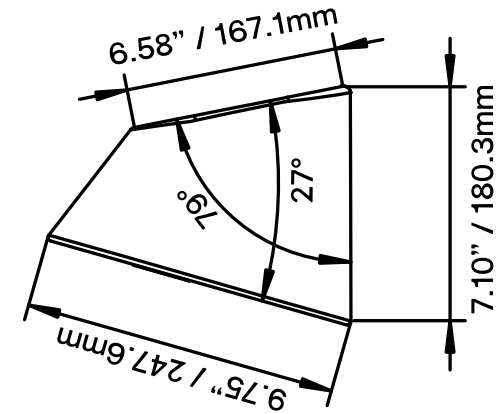

DS18[®]

HYDRO

EN28-28

EN28-28

UNIVERSAL SPEAKER ENCLOSURE

THIS ENCLOSURE FITS:
2 x 8" SPEAKERS 2 x 1" TWEETERS

- ▶ 2 X 8" SPEAKER MOUNTING (DS18 NXL-8BK RECOMMENDED)
- ▶ 2 X 1" TWEETER MOUNTING (DS18 PRO-TW1L RECOMMENDED)
- ▶ 10 cm MAX SPEAKER DEPTH
- ▶ INJECTED HIGH DENSITY ABS
- ▶ BUILT-IN RGB LED FOR DS18 LOGO BADGE
- ▶ UV PROTECTED AND ALL ELEMENT READY
- ▶ LIGHTWEIGHT AND STRONG MATERIAL
- ▶ MOUNTING HARDWARE, INPUT CABLE INCLUDED
- ▶ COLOR: BLACK