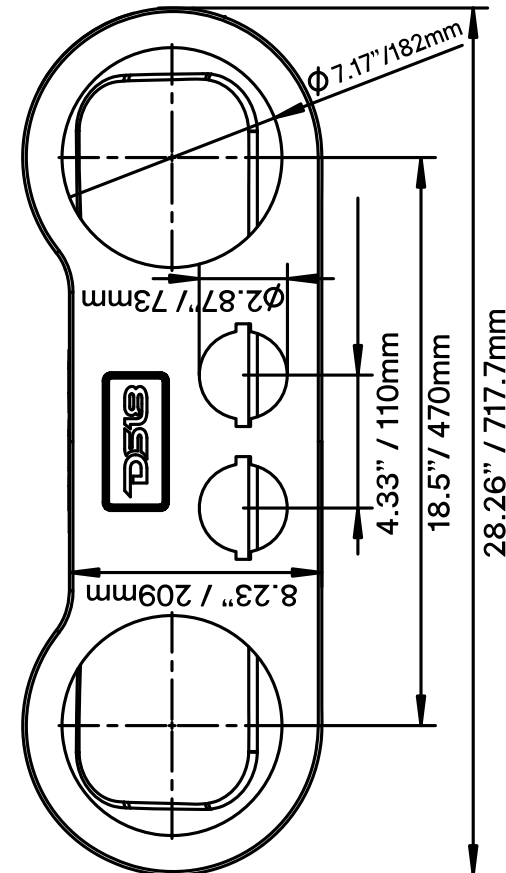

DS18[®]

HYDRO

EN28-28

EN28-28

UNIVERSAL SPEAKER ENCLOSURE

THIS ENCLOSURE FITS:
2 x 8" SPEAKERS 2 x 1" TWEETERS

- ▶ 2 X 8" SPEAKER MOUNTING (DS18 NXL-8BK RECOMMENDED)
- ▶ 2 X 1" TWEETER MOUNTING (DS18 PRO-TW1L RECOMMENDED)
- ▶ 10 cm MAX SPEAKER DEPTH
- ▶ INJECTED HIGH DENSITY ABS
- ▶ BUILT-IN RGB LED FOR DS18 LOGO BADGE
- ▶ UV PROTECTED AND ALL ELEMENT READY
- ▶ LIGHTWEIGHT AND STRONG MATERIAL
- ▶ MOUNTING HARDWARE, INPUT CABLE INCLUDED
- ▶ COLOR: BLACK