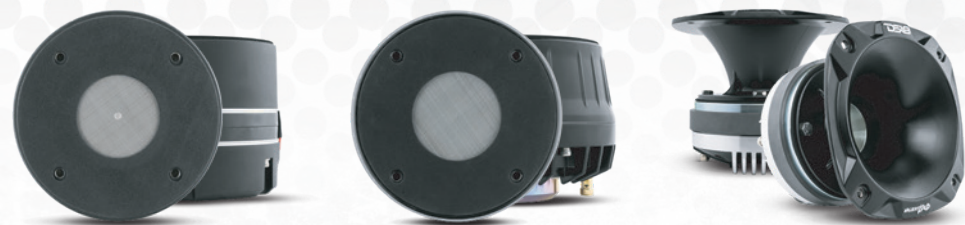

DX4
MINI DIGITAL AMPLIFIER
4CH / 46A / FULL RANGE / FUSE 100A

SXE-4000.4D
SELECT FULL RANGE CAR AMPLIFIER
4CH / 46A / 4000W / CLASS D / EXTERNAL FUSE

H-K010
MONOBLOCK AMPLIFIER WITH VOLTMETER AND CLIP INDICATOR
1CH / 06AX3 / CLASS D / FUSE 830A

X4
ULTRA COMPACT CAR AMPLIFIER
4CH / 126A / 1400W / CLASS D / FUSE 45A

DSP8.8BT
DIGITAL SOUND PROCESSOR WITH BLUETOOTH
8CH IN / 8CH OUT / FUSE 2A

PRO DRIVERS

PRO-DRNMD
NEODYMIUM BOLT-ON DRIVER
2" / 8 OHMS / 3.5" DUAL VC