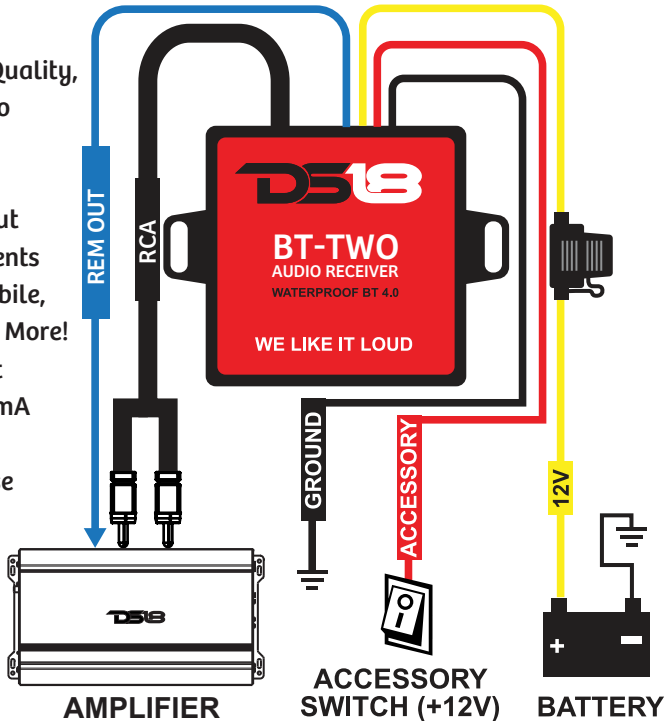

D518[®]

The BT-TWO allows “Connect and Play” integration to your audio device by BT A2DP, with the ability to be a stand-alone source.

BT-TWO

BT AUDIO RECEIVER

FEATURES:

- BT 4.0 (Higher Sound Quality, Faster Speed and up to 150 Ft. Range*)
- Waterproof IP65 Rated
- Stereo Male RCA Output
- Designed For All Elements Applications: Automobile, Marine, Powersport & More!
- Remote Trigger Output
- Low Current Draw: 20mA
- In-line Fuse Protection
- Not for Submersible use
- Compatible with Android and iPhone

*Depends on the conditions.

WE LIKE IT
LOUD