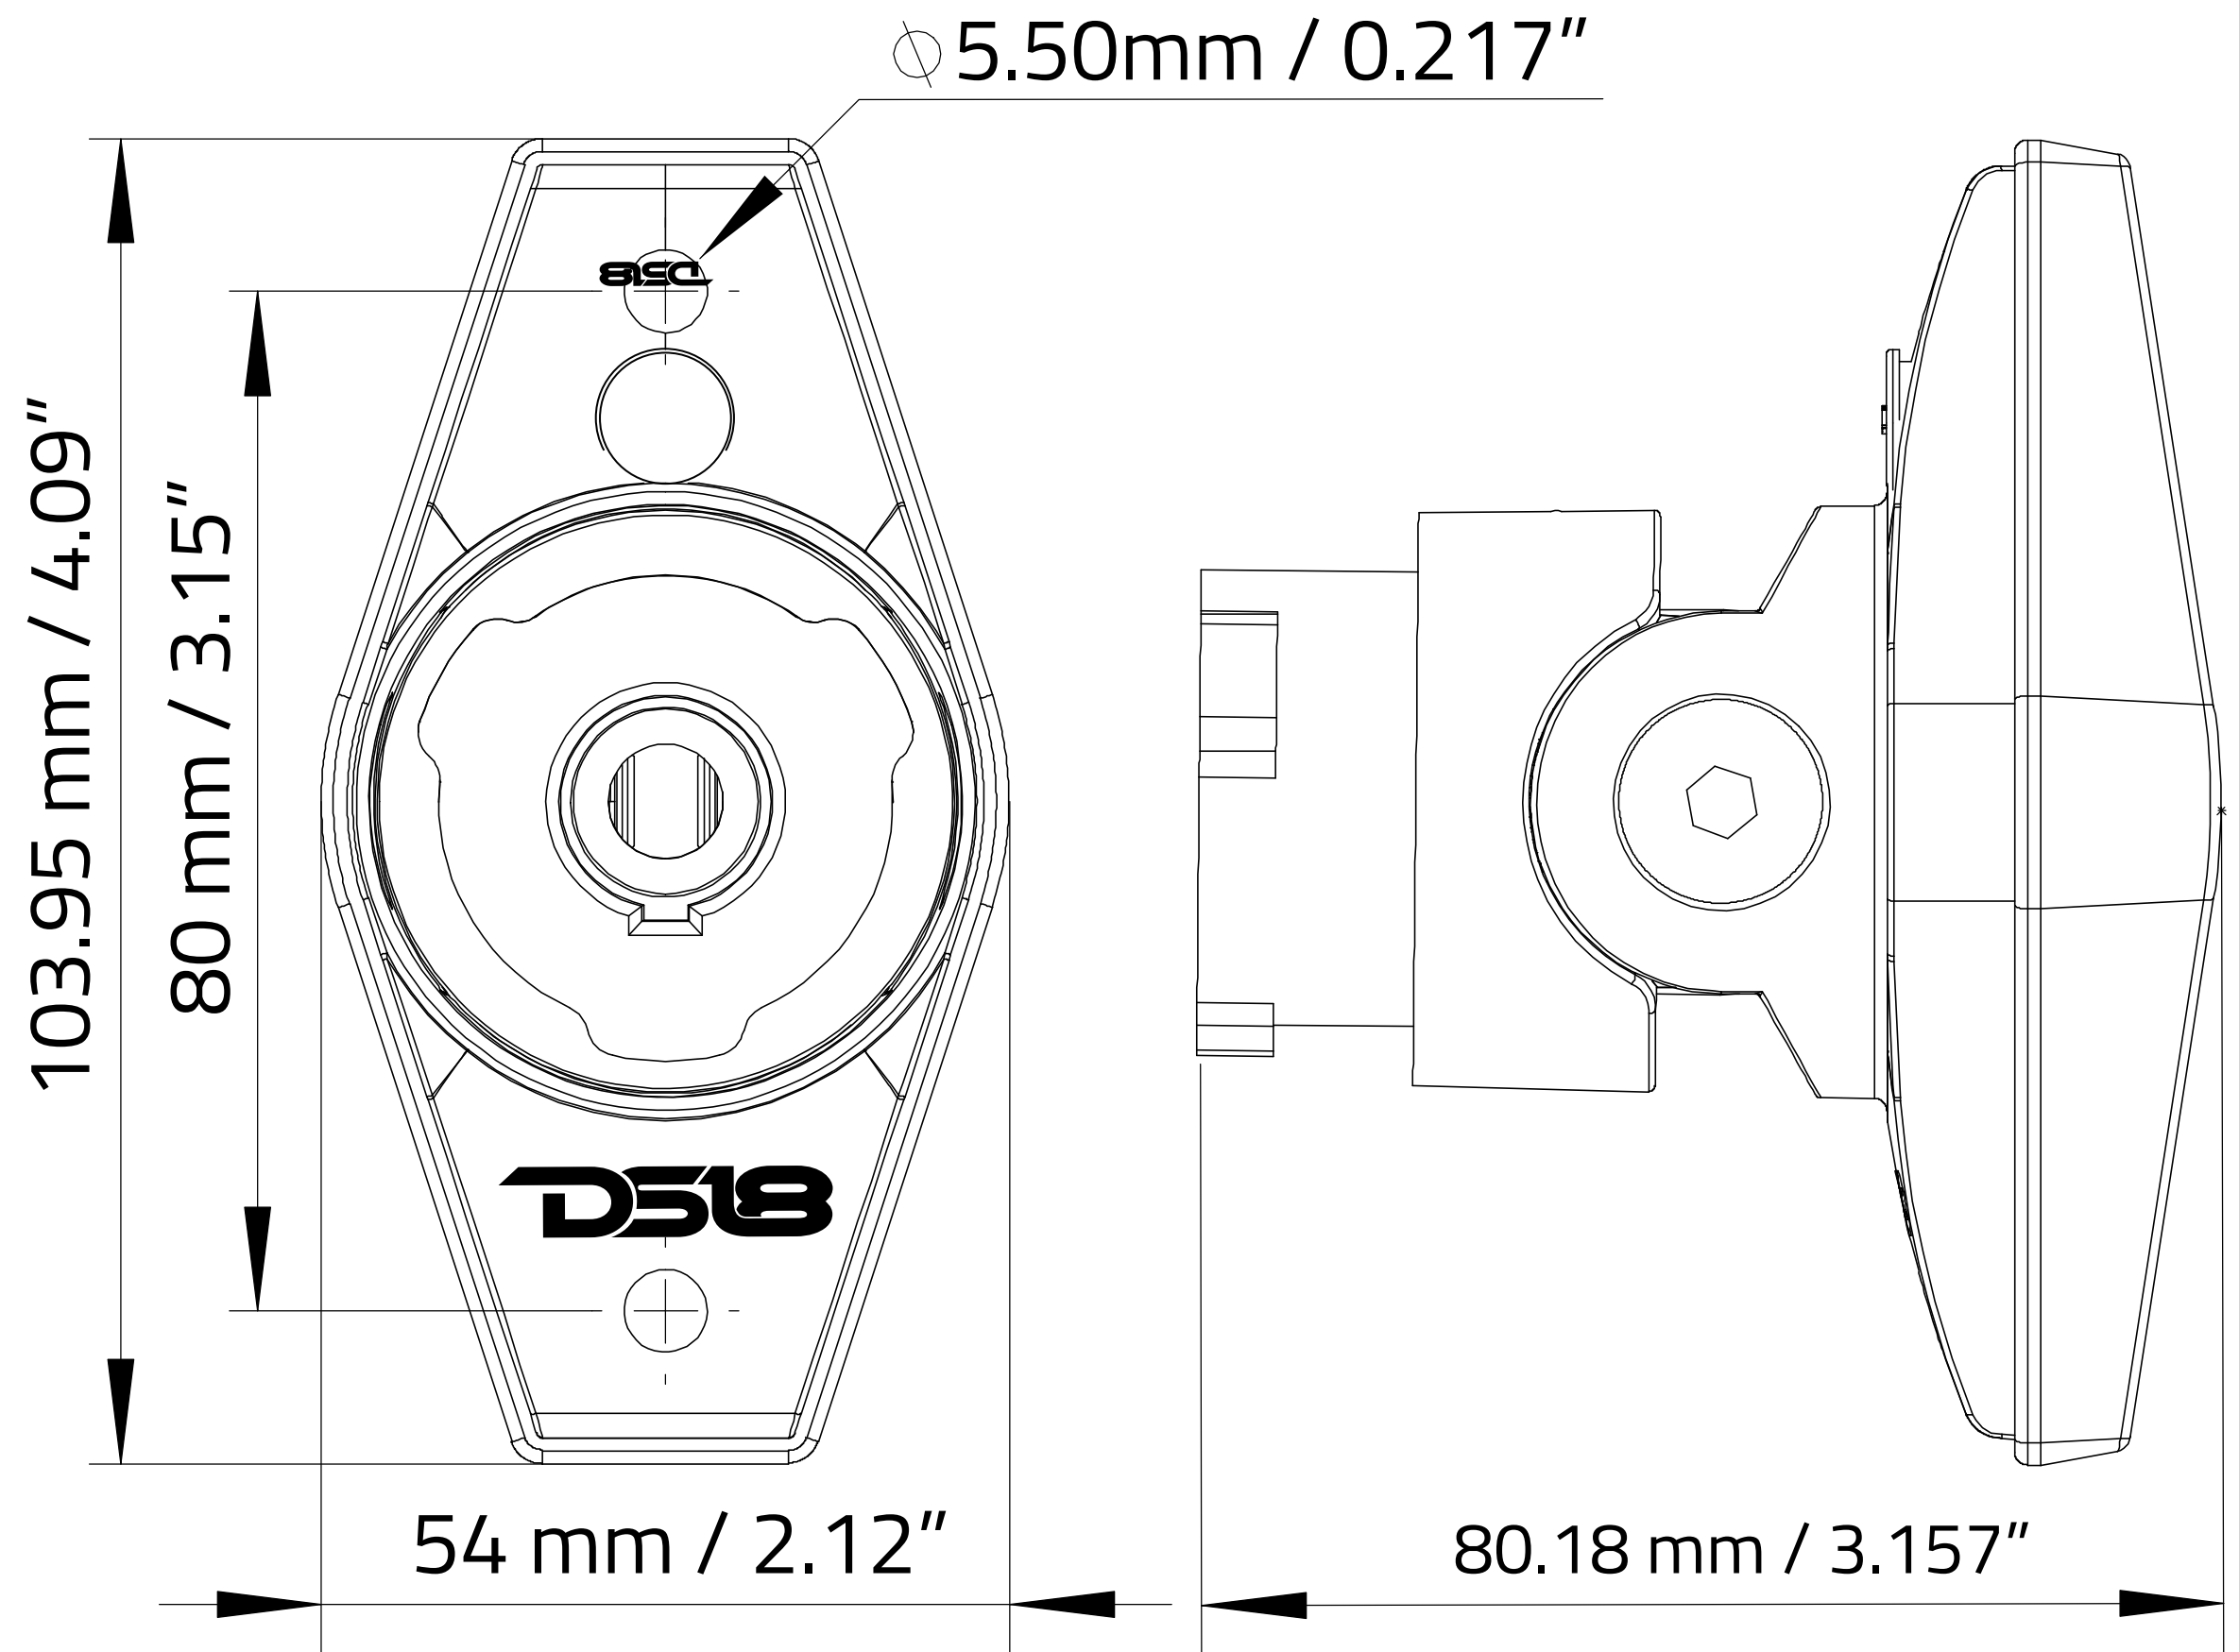

# TMBRX/WH

TUBE MOUNTING BRACKET  
DESIGNED FOR CF-X & NXL-X TOWERS

WHITE

# DS18<sup>®</sup>

▲▲ FOR ALL ELEMENTS ≡

Die-Cast Kirksite (Alloy of Zinc with Aluminum and copper additives)  
Tilt Adjustable 30°  
UV-Complaint  
Single Piece  
Color: Glossy White Finish

DS18.COM

**WE LIKE IT LOUD**