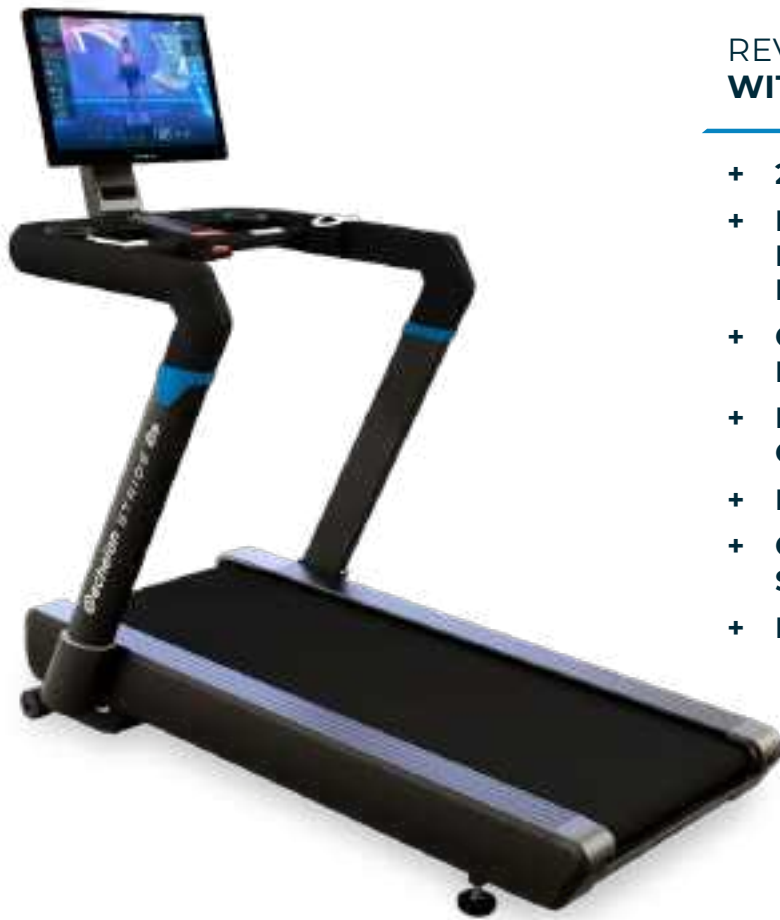

echelon™

STRIDE-8s

REVOLUTIONIZE YOUR RUN WITH THE NEW STRIDE-8s.

- + **22" CLASS HD TOUCHSCREEN**
- + **EASILY SWIVEL 180° FOR OFF-EQUIPMENT WORKOUTS AND TILTS FOR USER HEIGHT ADJUSTMENT**
- + **CHANGE SPEED AND INCLINE WITH INNOVATIVE TRACKBALL DESIGN**
- + **LED STRIP ON SIDE RAILING CHANGES COLORS WITH YOUR PACE**
- + **INCLINES UP TO 12 LEVELS**
- + **COMFORTABLE 20" X 60" RUNNING SURFACE WITH QUAD CUSHIONED DECK**
- + **MINIMAL ASSEMBLY REQUIRED**

**TRACKBALL DESIGN
FOR SPEED INCREMENTS
OF 0.1 OR 1 MPH &
INCLINE/VOLUME**

**10-WATT WIRELESS
CHARGING PAD**

MOTOR	3.75 CHP Motor
MIN. SPEED	0.5 mph
MAX. SPEED	12 mph
INCLINE	Power Incline; 12 Levels of Incline
TOUCHSCREEN DISPLAY	22" Class HD Touchscreen
WIRELESS CHARGING	10-Watt Wireless Charging Pad and Washable Drink/Accessory Tray
TRACKBALL	Trackballs for Speed and Incline
SPEAKERS	(2) 3-Watt Speakers Built into HD Touchscreen
FAN	Built-in Cooling Fan
HEART RATE SENSORS	(2) Pulse Sensors
MAX. USER WEIGHT	300 lbs.
PRODUCT DIMENSIONS	67" x 33.1" x 63"; 1701mm x 838mm x 1600mm
SAFETY STOP	Pull-out Lanyard & Magnetic Emergency Stop