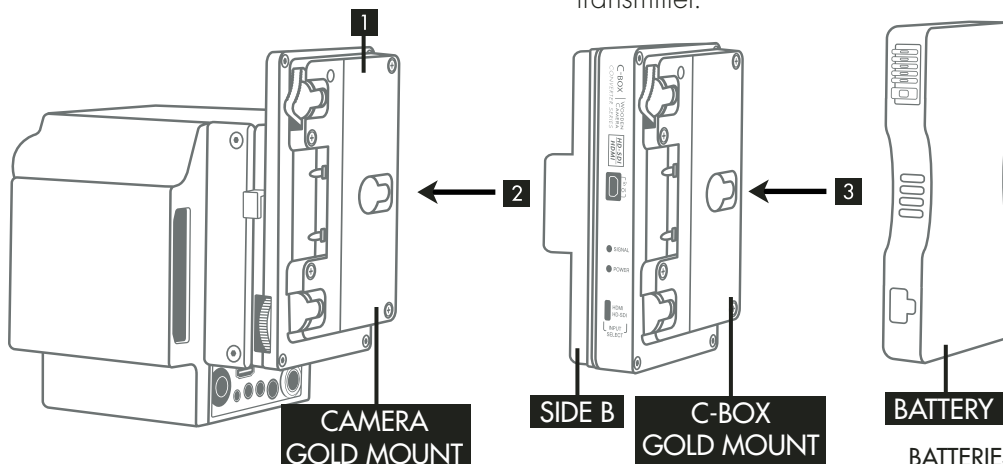

C-BOX (CONVERTER, V-MOUNT, GOLD MOUNT)

Included:

(1) Mini USB

V-MOUNT INSTALLATION

1. For proper use, a V-Mount plate must be wired or connected to the camera directly. Quick Back and WC V-Mount (Epic/Scarlet) shown below for reference.
2. **SELECT C-BOX**, align and attach **SIDE B** to **CAMERA V-MOUNT**.
3. Select **BATTERY**, align and attach to **C-BOX V-MOUNT**.
4. Power will pass from **BATTERY** to **C-BOX** and into **CAMERA V-MOUNT**.
5. 5V power is available via Mini USB for wireless transmitter.

BATTERIES may vary in appearance

GOLD MOUNT INSTALLATION

1. For proper use, a Gold Mount plate must be wired or connected to the camera directly. Quick Back and WC Gold Mount (Epic/Scarlet) shown below for reference.
2. **SELECT C-BOX**, align and attach **SIDE B** to **CAMERA GOLD MOUNT**.
3. Select **BATTERY**, align and attach to **C-BOX GOLD MOUNT**.
4. Power will pass from **BATTERY** to **C-BOX** and into **CAMERA GOLD MOUNT**.
5. 5V power is available via Mini USB for wireless transmitter.