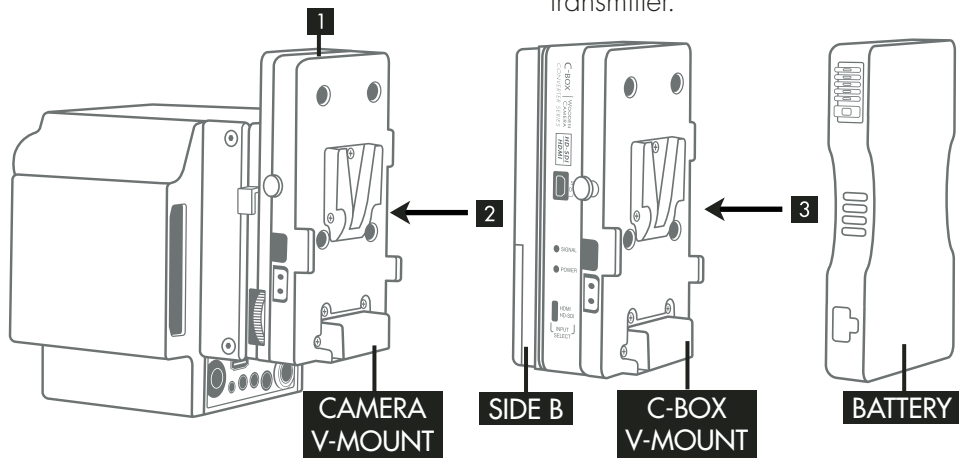

C-BOX (CONVERTER, V-MOUNT, GOLD MOUNT)

Included:

(1) Mini USB

V-MOUNT INSTALLATION

1. For proper use, a V-Mount plate must be wired or connected to the camera directly. Quick Back and WC V-Mount (Epic/Scarlet) shown below for reference.
2. **SELECT C-BOX**, align and attach **SIDE B** to **CAMERA V-MOUNT**.
3. Select **BATTERY**, align and attach to **C-BOX V-MOUNT**.
4. Power will pass from **BATTERY** to **C-BOX** and into **CAMERA V-MOUNT**.
5. 5V power is available via Mini USB for wireless transmitter.

BATTERIES may vary in appearance

GOLD MOUNT INSTALLATION

1. For proper use, a Gold Mount plate must be wired or connected to the camera directly. Quick Back and WC Gold Mount (Epic/Scarlet) shown below for reference.
2. **SELECT C-BOX**, align and attach **SIDE B** to **CAMERA GOLD MOUNT**.
3. Select **BATTERY**, align and attach to **C-BOX GOLD MOUNT**.
4. Power will pass from **BATTERY** to **C-BOX** and into **CAMERA GOLD MOUNT**.
5. 5V power is available via Mini USB for wireless transmitter.