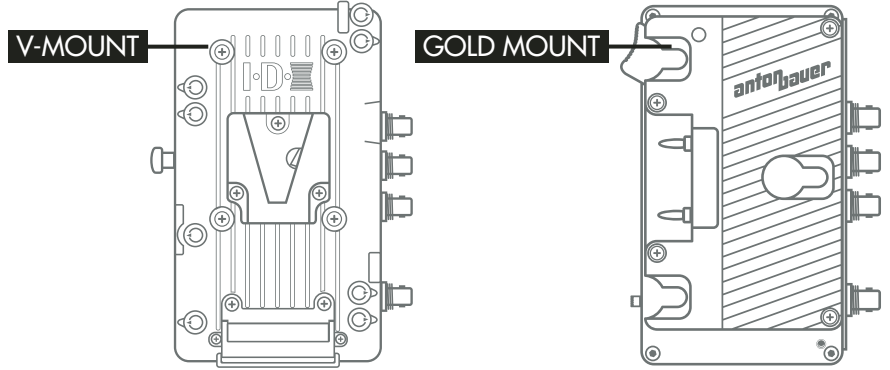

C-BOX (CONVERTER, V-MOUNT, GOLD MOUNT)

Included:

(1) Mini USB

V-MOUNT INSTALLATION

1. For proper use, a V-Mount plate must be wired or connected to the camera directly. Quick Back and WC V-Mount (Epic/Scarlet) shown below for reference.
2. **SELECT C-BOX**, align and attach **SIDE B** to **CAMERA V-MOUNT**.
3. Select **BATTERY**, align and attach to **C-BOX V-MOUNT**.
4. Power will pass from **BATTERY** to **C-BOX** and into **CAMERA V-MOUNT**.
5. 5V power is available via Mini USB for wireless transmitter.

BATTERIES may vary in appearance

GOLD MOUNT INSTALLATION

1. For proper use, a Gold Mount plate must be wired or connected to the camera directly. Quick Back and WC Gold Mount (Epic/Scarlet) shown below for reference.
2. **SELECT C-BOX**, align and attach **SIDE B** to **CAMERA GOLD MOUNT**.
3. Select **BATTERY**, align and attach to **C-BOX GOLD MOUNT**.
4. Power will pass from **BATTERY** to **C-BOX** and into **CAMERA GOLD MOUNT**.
5. 5V power is available via Mini USB for wireless transmitter.