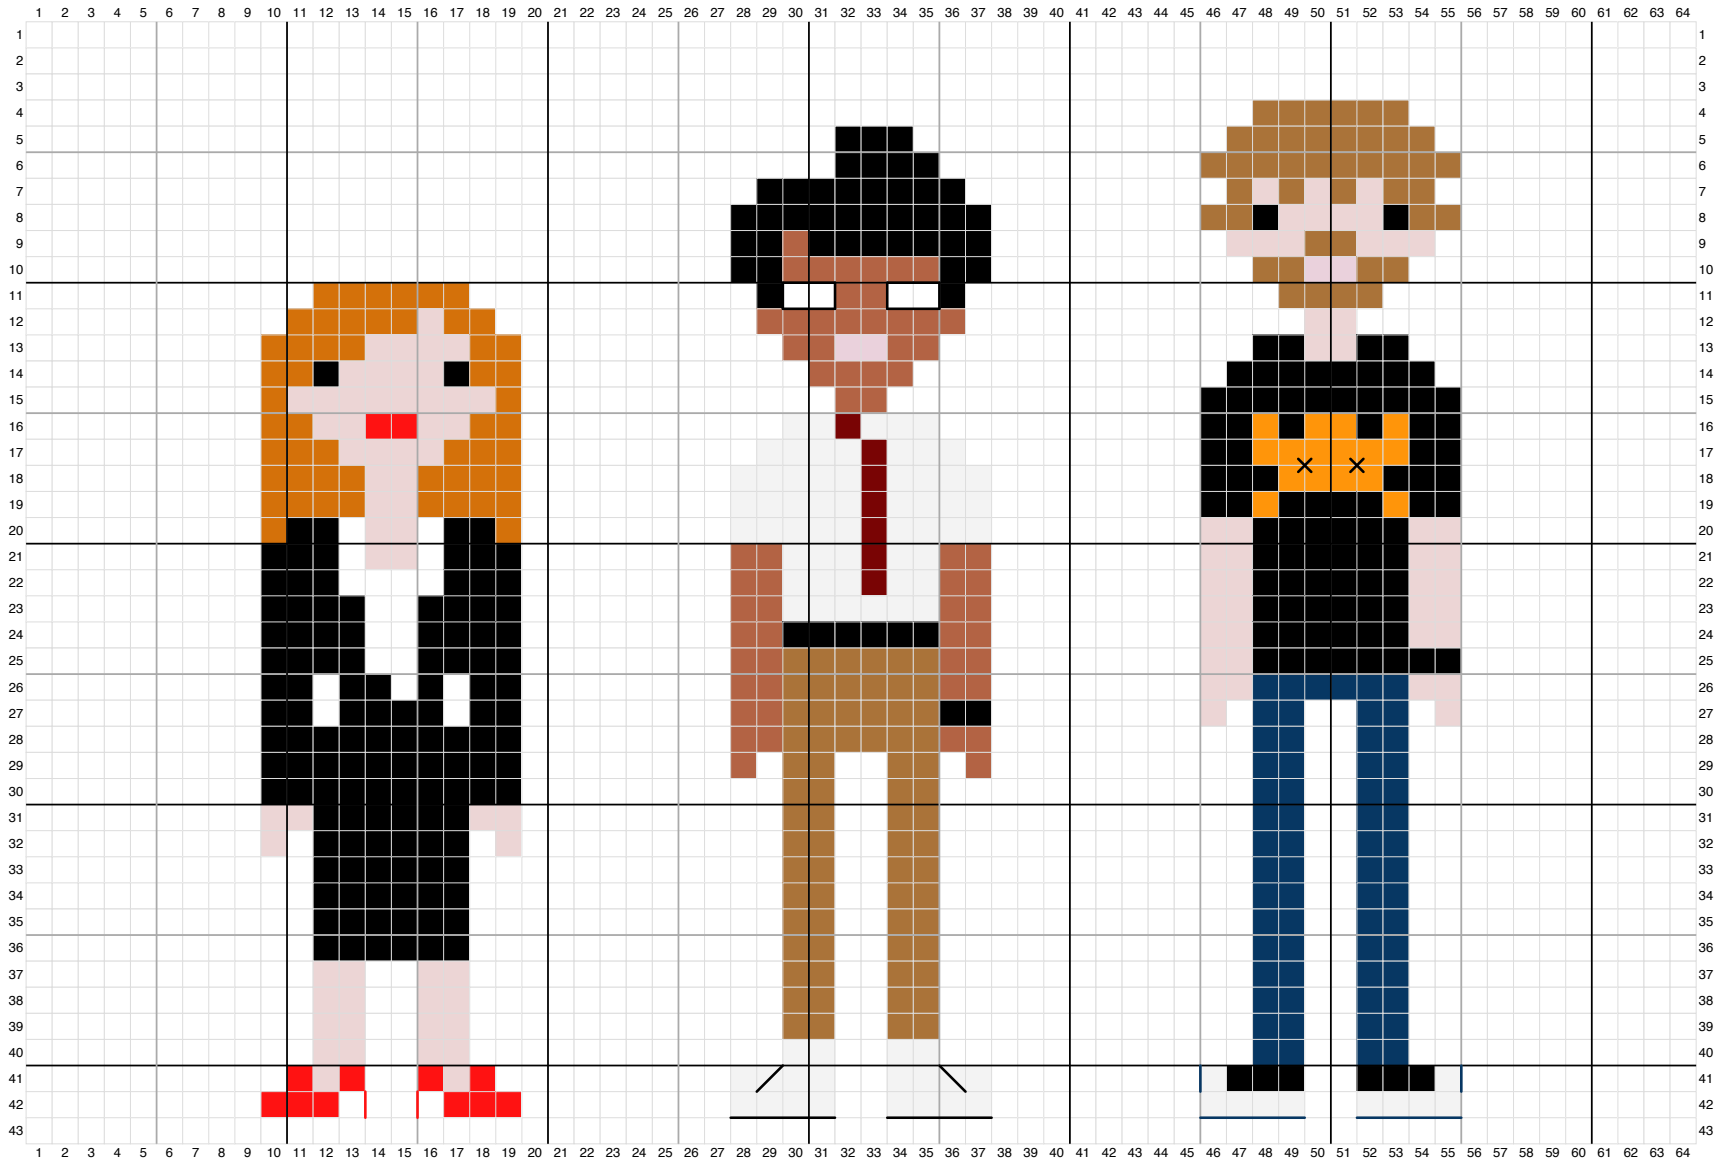

# STITCH 'IT CROWD' LAPTOP SLEEVE TEMPLATE

“Have you tried turning it off and on again..?” Stitch up everyone’s favourite geek tech support team

Find more inspiration and patterns at [www.wearechasingthreads.com](http://www.wearechasingthreads.com)