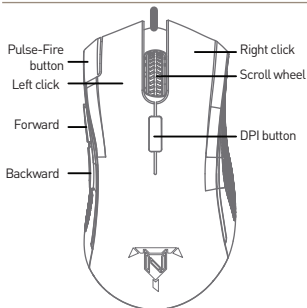

About this guide

Before you start using the Tilted Nation TNDEADSHOT, be sure to read this guide in its entirety.

3050 Gaming Mouse Driver Software

The 3050 Gaming Mouse Driver Software will give you full control of your Tilted Nation gaming mouse. Once installed you will be able to create custom profiles so that you can tailor the mouse performance and buttons to specific games, create custom macros (combination keys) to help you gain advantage over your opponents and much more. The software can be downloaded for free at www.tiltednation.com

Safety instructions

Please read the following carefully before using this Tilted Nation product. Incorrect use of this product may result in reduced performance, permanent damage and void warranty:

1. Do not place this product near a heat source.
2. Operating temperature of -5°C to 40°C. Storage temperature of -5°C to 40°C.
3. Do not place this product near moisture nor liquids.
4. Operate and store at humidity of 20% to 90% (non-condensing)
5. Do not place heavy objects on this product.
6. Do not drop this product.
7. Do not dispose this product in the garbage. Take it to your local recycling center.

Package contents

- TNDEADSHOT
- User's Manual

*PC Software can be downloaded for free at www.tiltednation.com

Hardware basics

Note

The RGB color effect can be changed by pressing and holding the Left click, Right click & Scroll wheel buttons simultaneously for about 5 seconds.

- **Floating RGB Mode** (default): Constantly changing in an aurora effect.
- **Off**: No RGB lighting.
- **Full-Lighted**: One solid color matching the current DPI mode.
- **Breathing**: Colors will change in sequence in a breathing effect.

*None of the RGB effects will affect the scroll wheel. The scroll wheels color will always match the current DPI mode.

Installation instructions

Connect the mouse to any available USB A port on your computer. The TNDEADSHOT is Plug-N-Play and will be ready to use after the driver is automatically installed by Windows.

Important notes

- System requirements Windows 7, 8, 10
- PC Software can also be downloaded for free at www.tiltednation.com