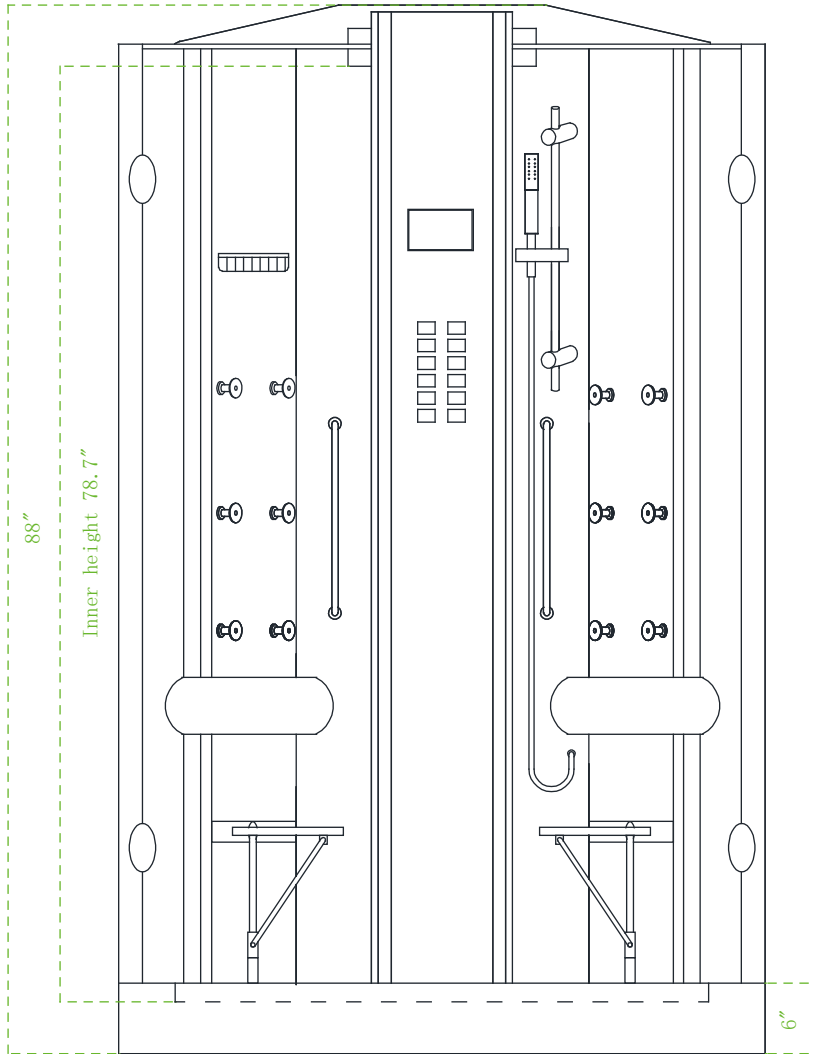

Model: WS121

Size: 47.2" x 47.2" x 88"

Top view

Bottom view