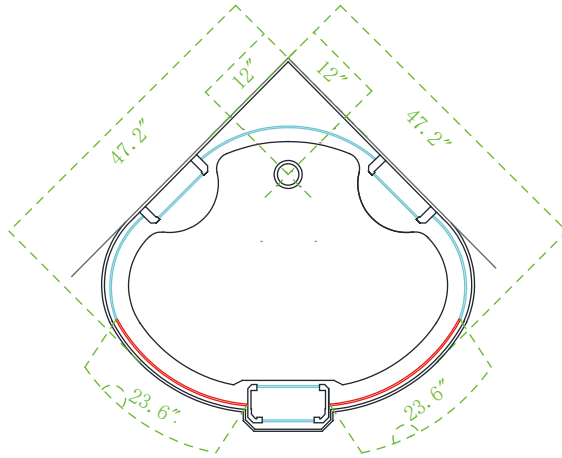

Model: WS121

Size: 47.2" x 47.2" x 88"

Top view

Bottom view