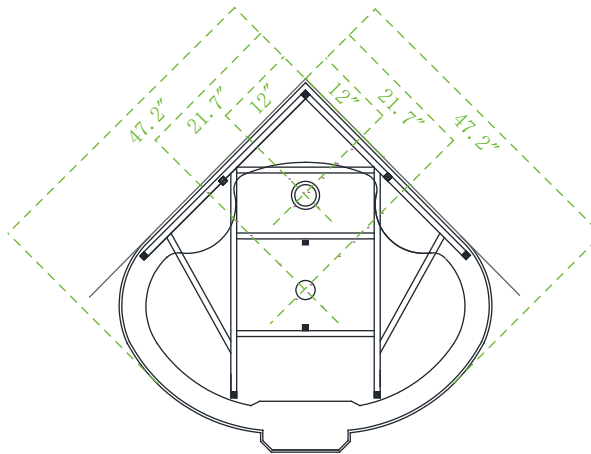

Model: WS121

Size: 47.2" x 47.2" x 88"

Top view

Bottom view