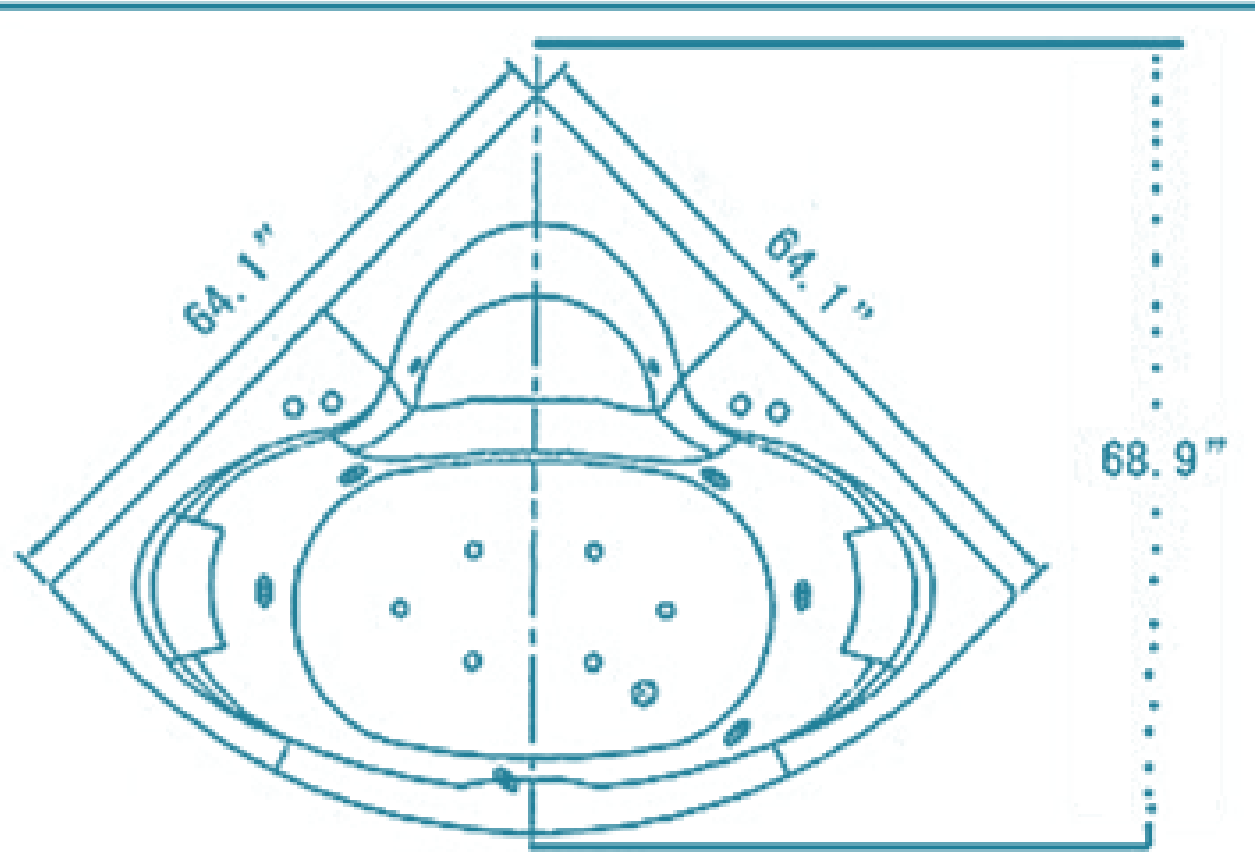

# VALENCIA STEAM SHOWER SPECIFICATION SHEET