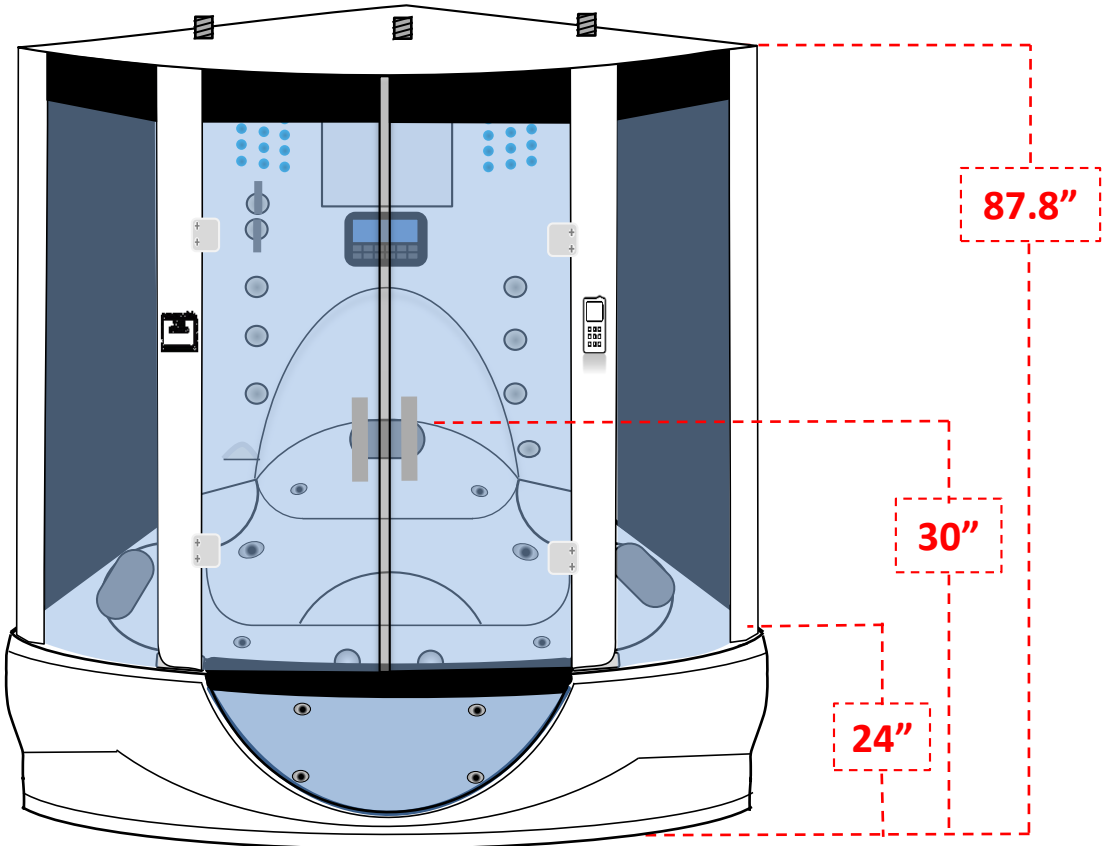

# VALENCIA STEAM SHOWER SPECIFICATION SHEET