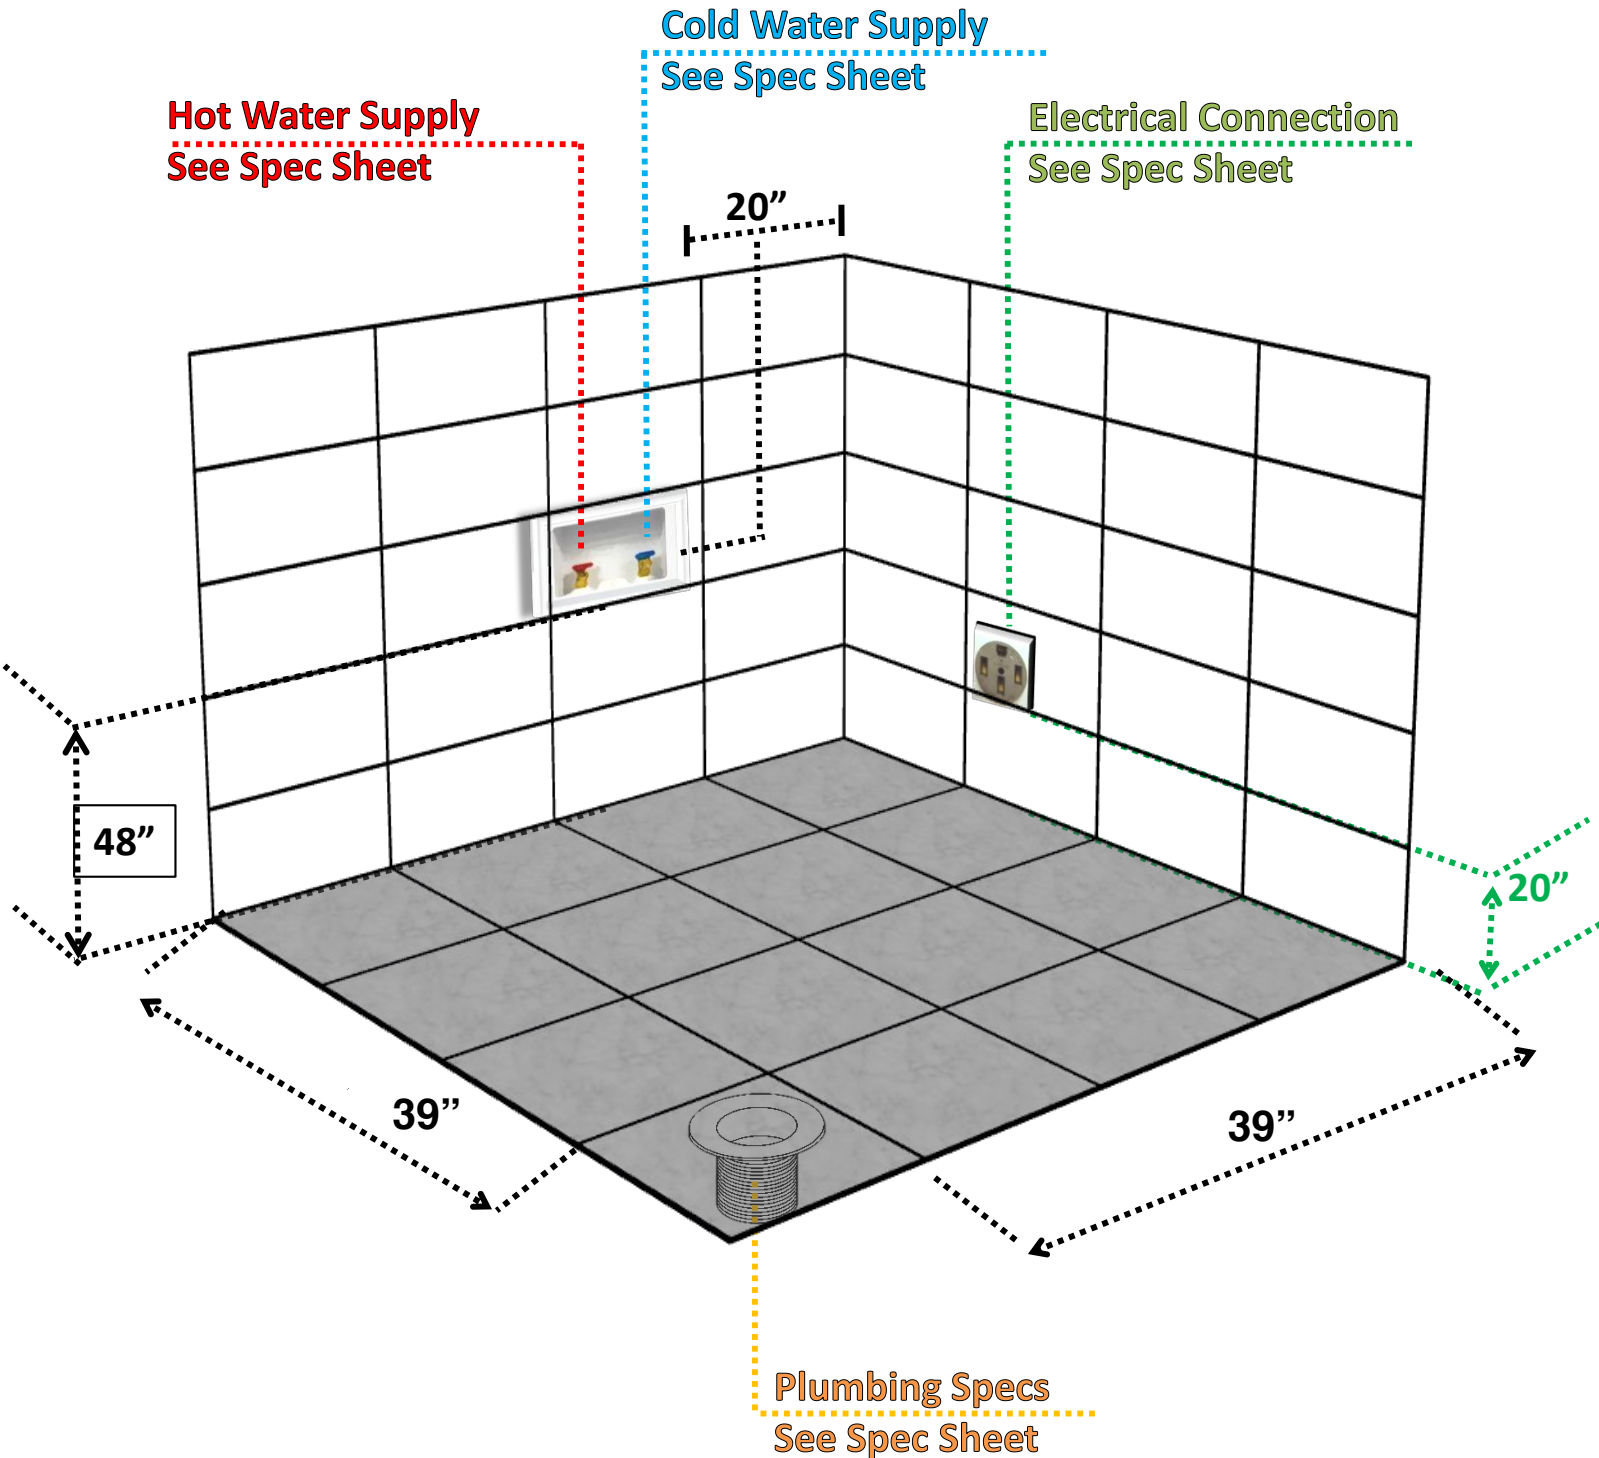

# VALENCIA STEAM SHOWER SPECIFICATION SHEET