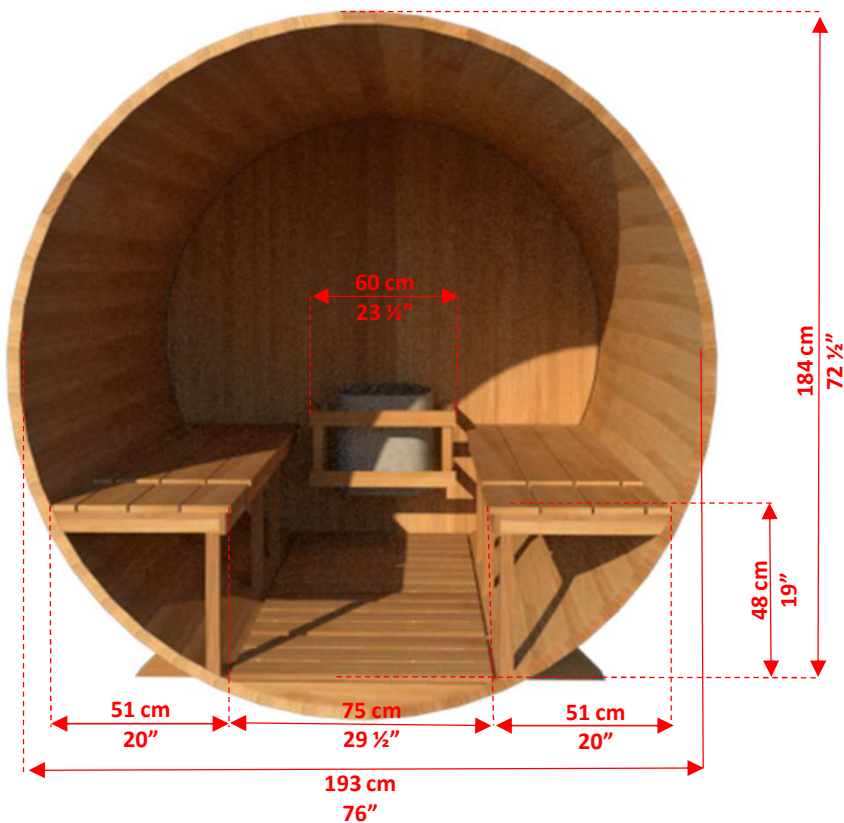

CTC2245W Serenity Barrel Sauna

Manufactured by:

tel: 888-923-9813 | info@leisurecraft.com | web: www.leisurecraft.com

CTC2245W Serenity Barrel Sauna

Manufactured by:

tel: 888-923-9813 | info@leisurecraft.com | web: www.leisurecraft.com