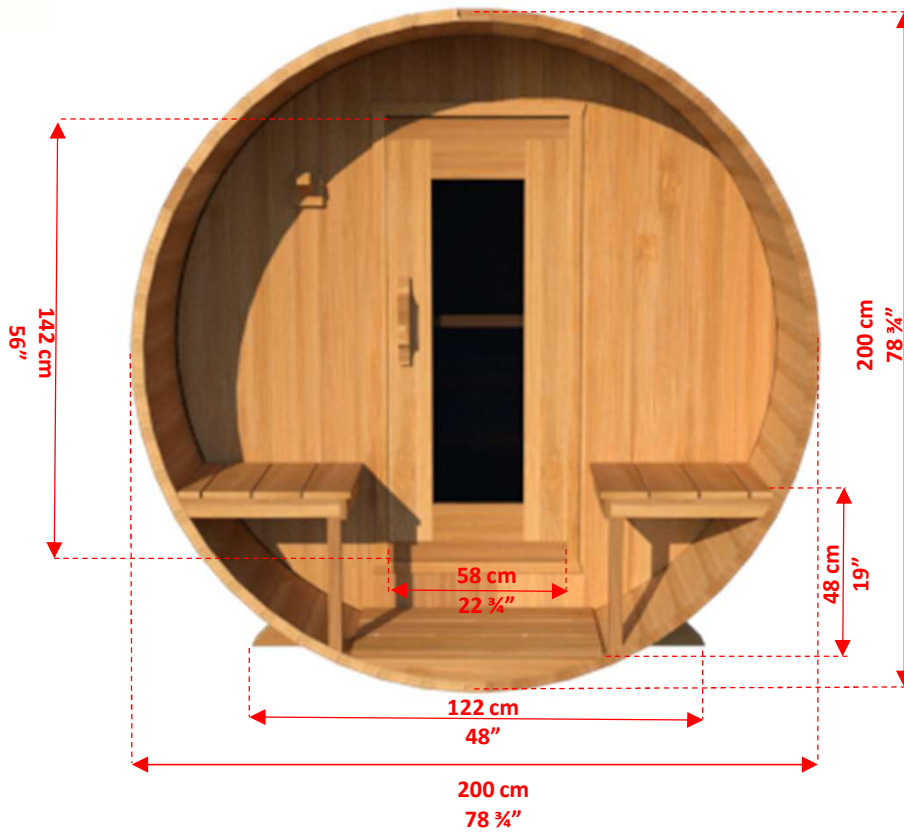

CTC2245W Serenity Barrel Sauna

Manufactured by:

tel: 888-923-9813 | info@leisurecraft.com | web: www.leisurecraft.com

CTC2245W Serenity Barrel Sauna

Manufactured by:

tel: 888-923-9813 | info@leisurecraft.com | web: www.leisurecraft.com